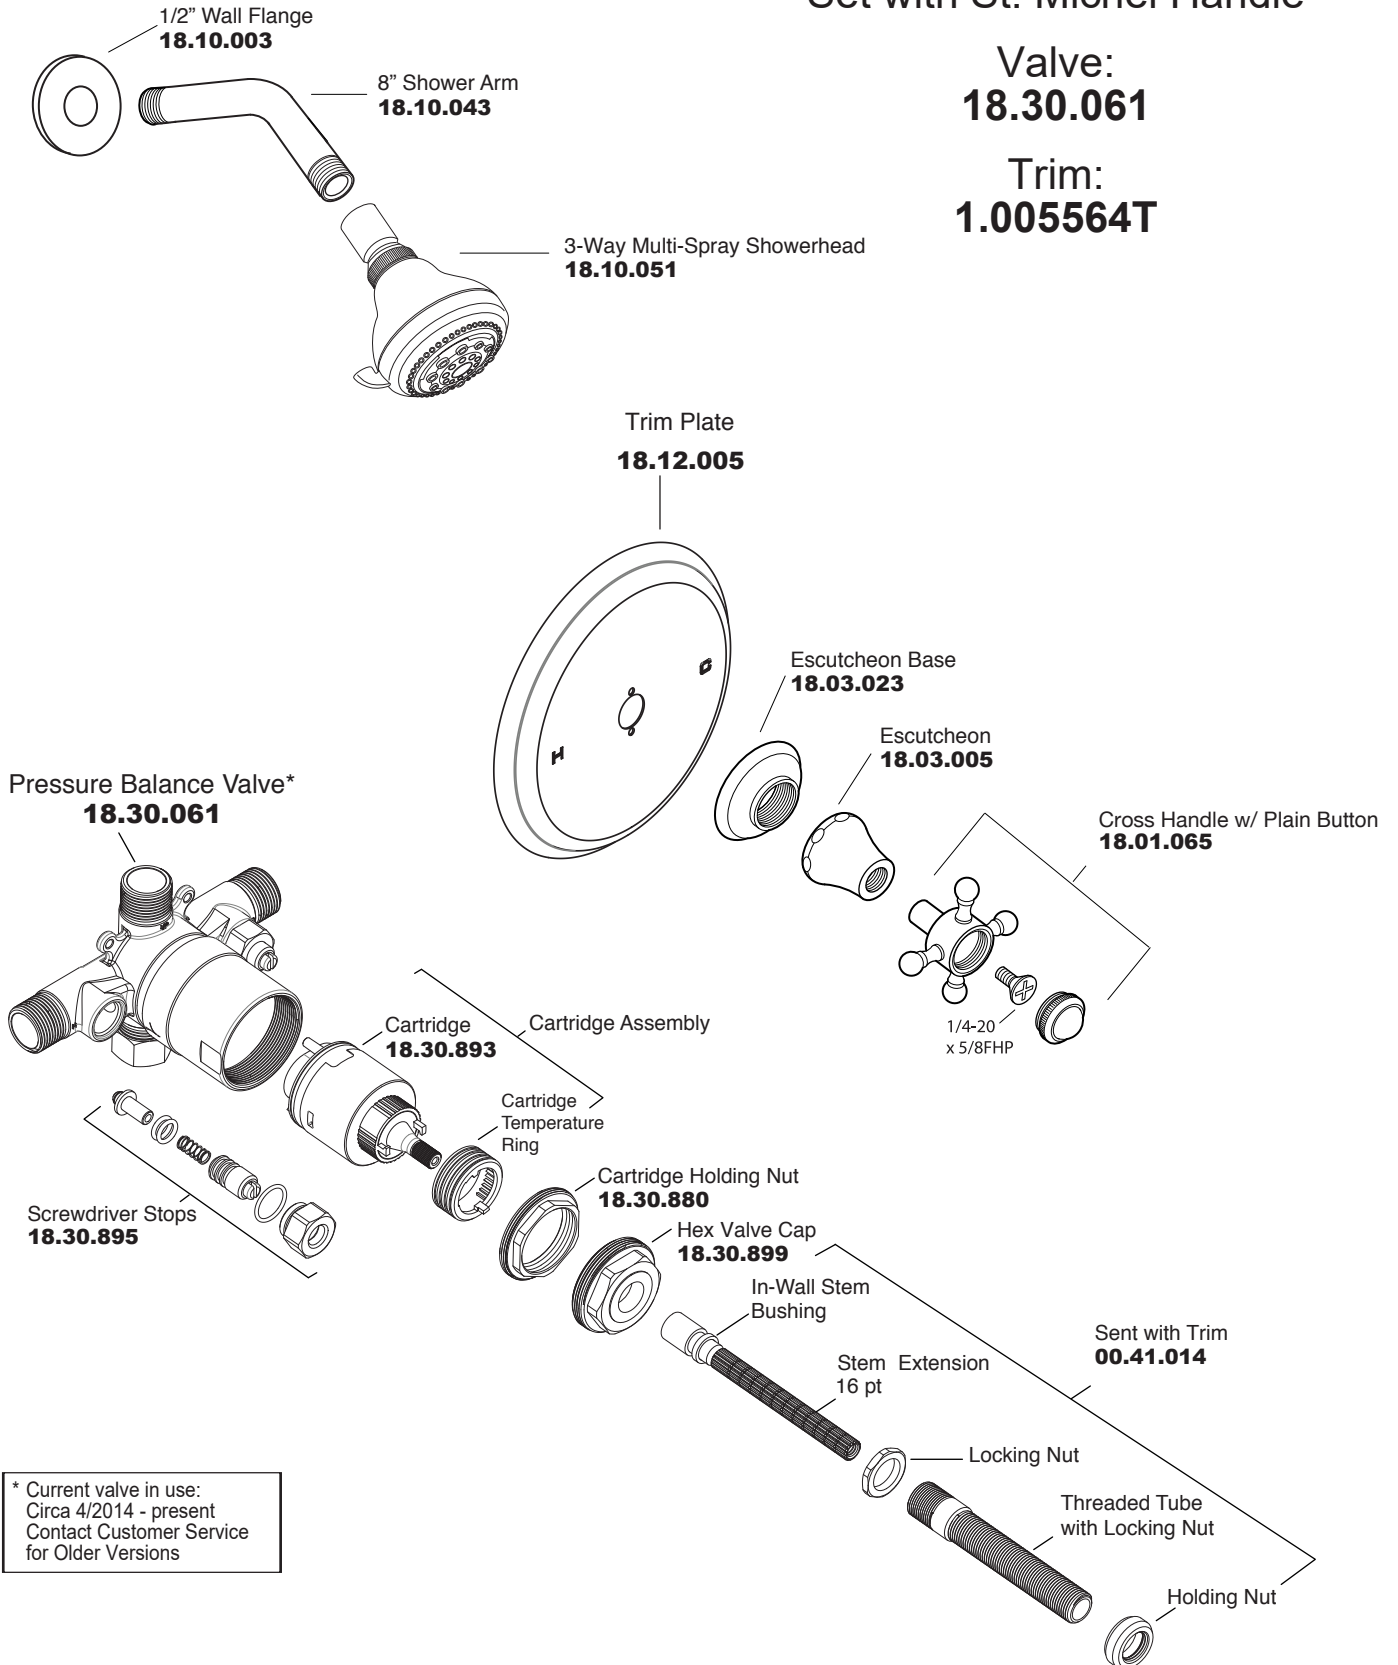

PARTS LIST

Pressure Balance Shower Set with St. Michel Handle

Valve:
18.30.061

Trim:
1.005564T

* Current valve in use:
Circa 4/2014 - present
Contact Customer Service
for Older Versions