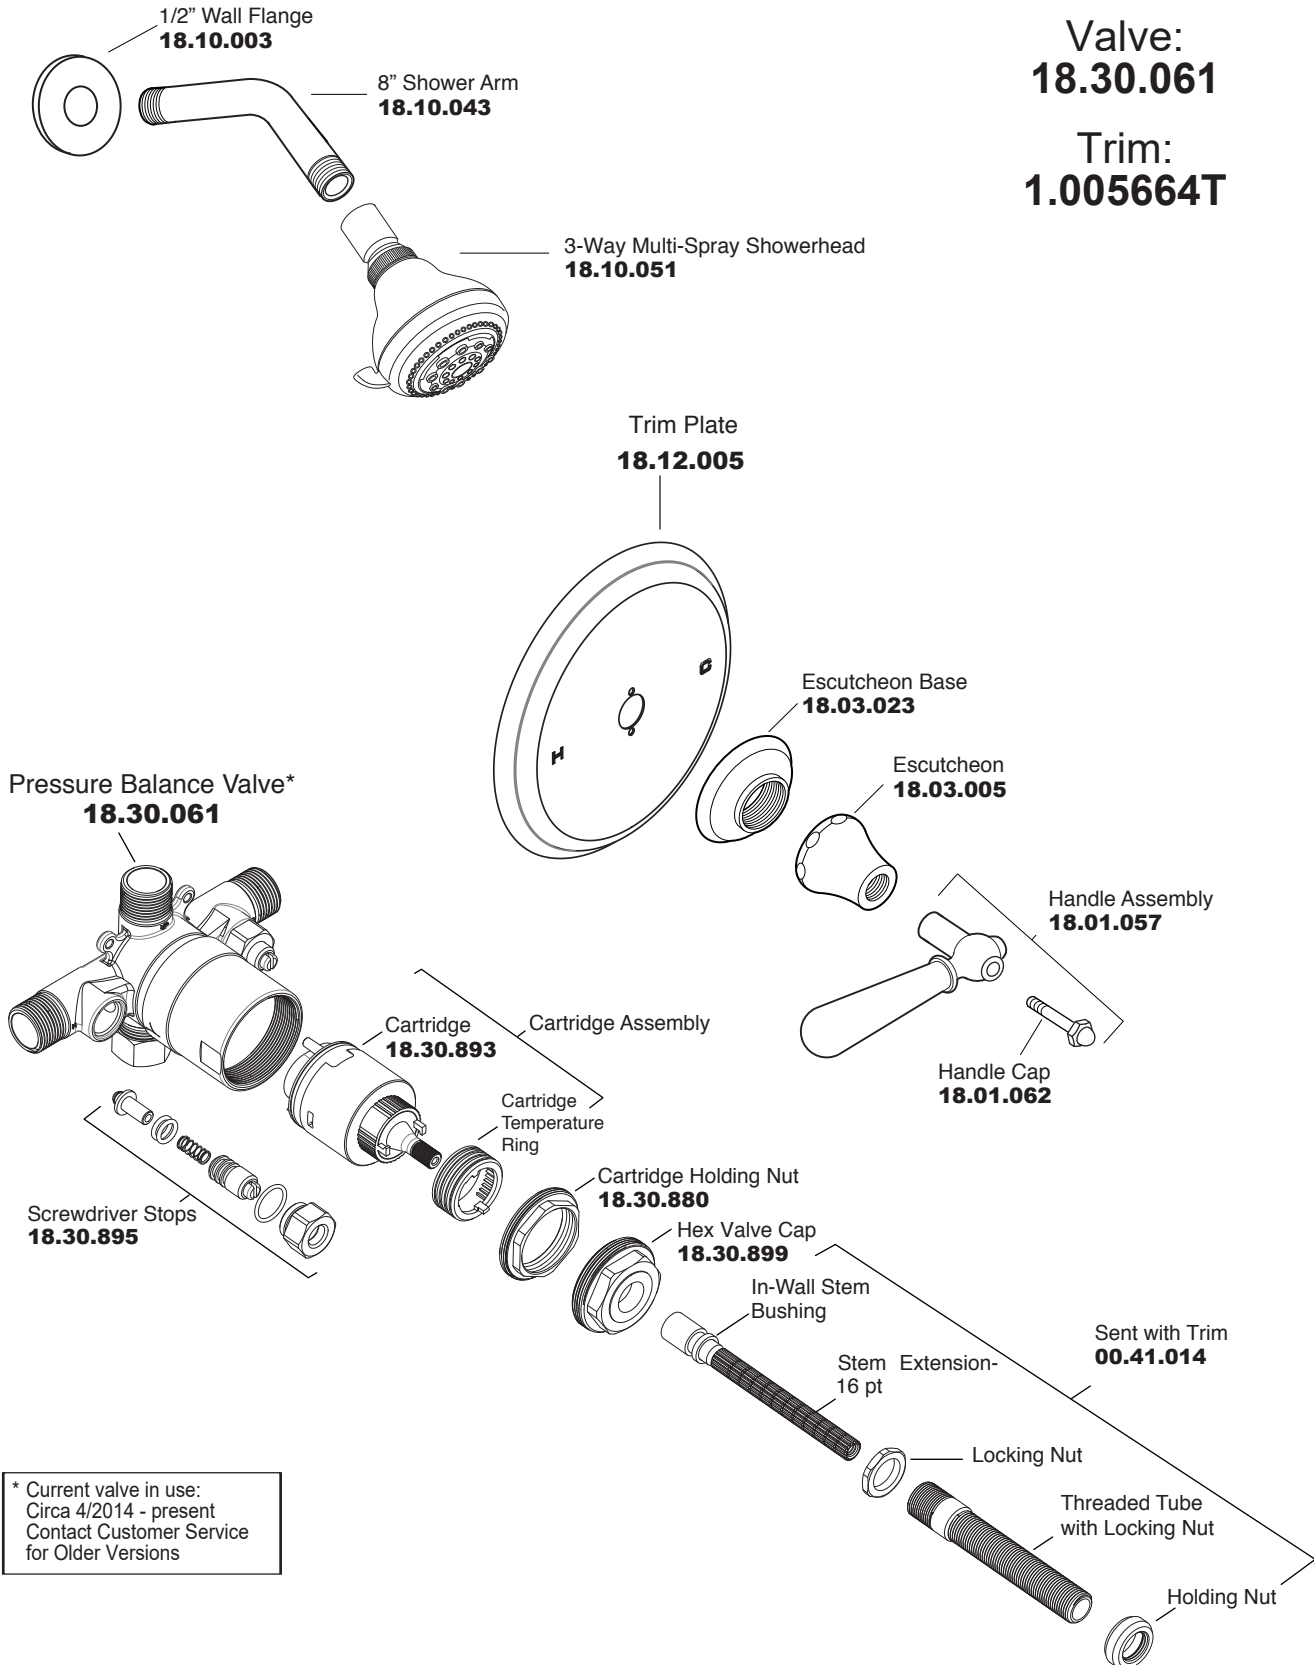

Pressure Balance Shower Set with Loire Handle

**Valve:
18.30.061**

**Trim:
1.005664T**

* Current valve in use:
Circa 4/2014 - present
Contact Customer Service
for Older Versions