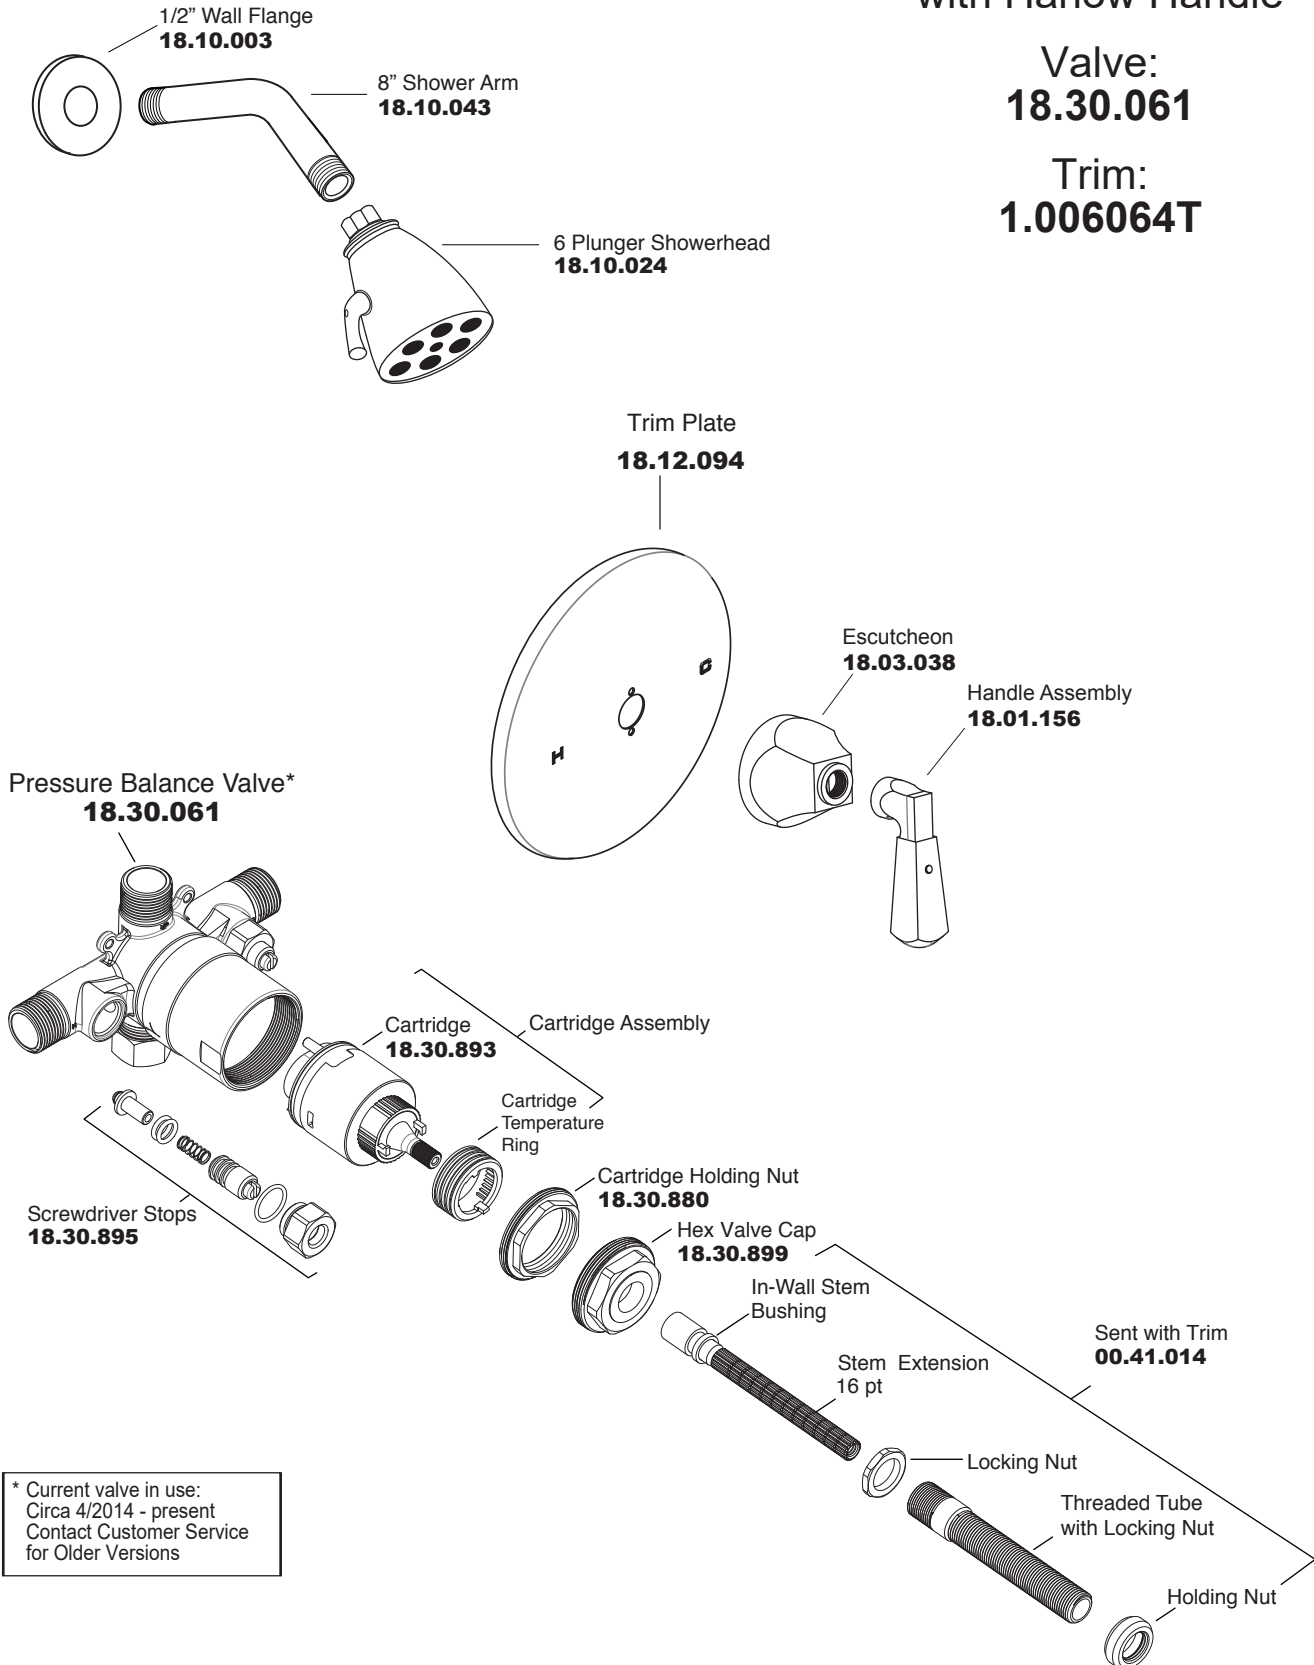

# PARTS LIST

## Pressure Balance Shower Set with Harlow Handle

Valve:  
**18.30.061**

Trim:  
**1.006064T**

\* Current valve in use:  
Circa 4/2014 - present  
Contact Customer Service  
for Older Versions