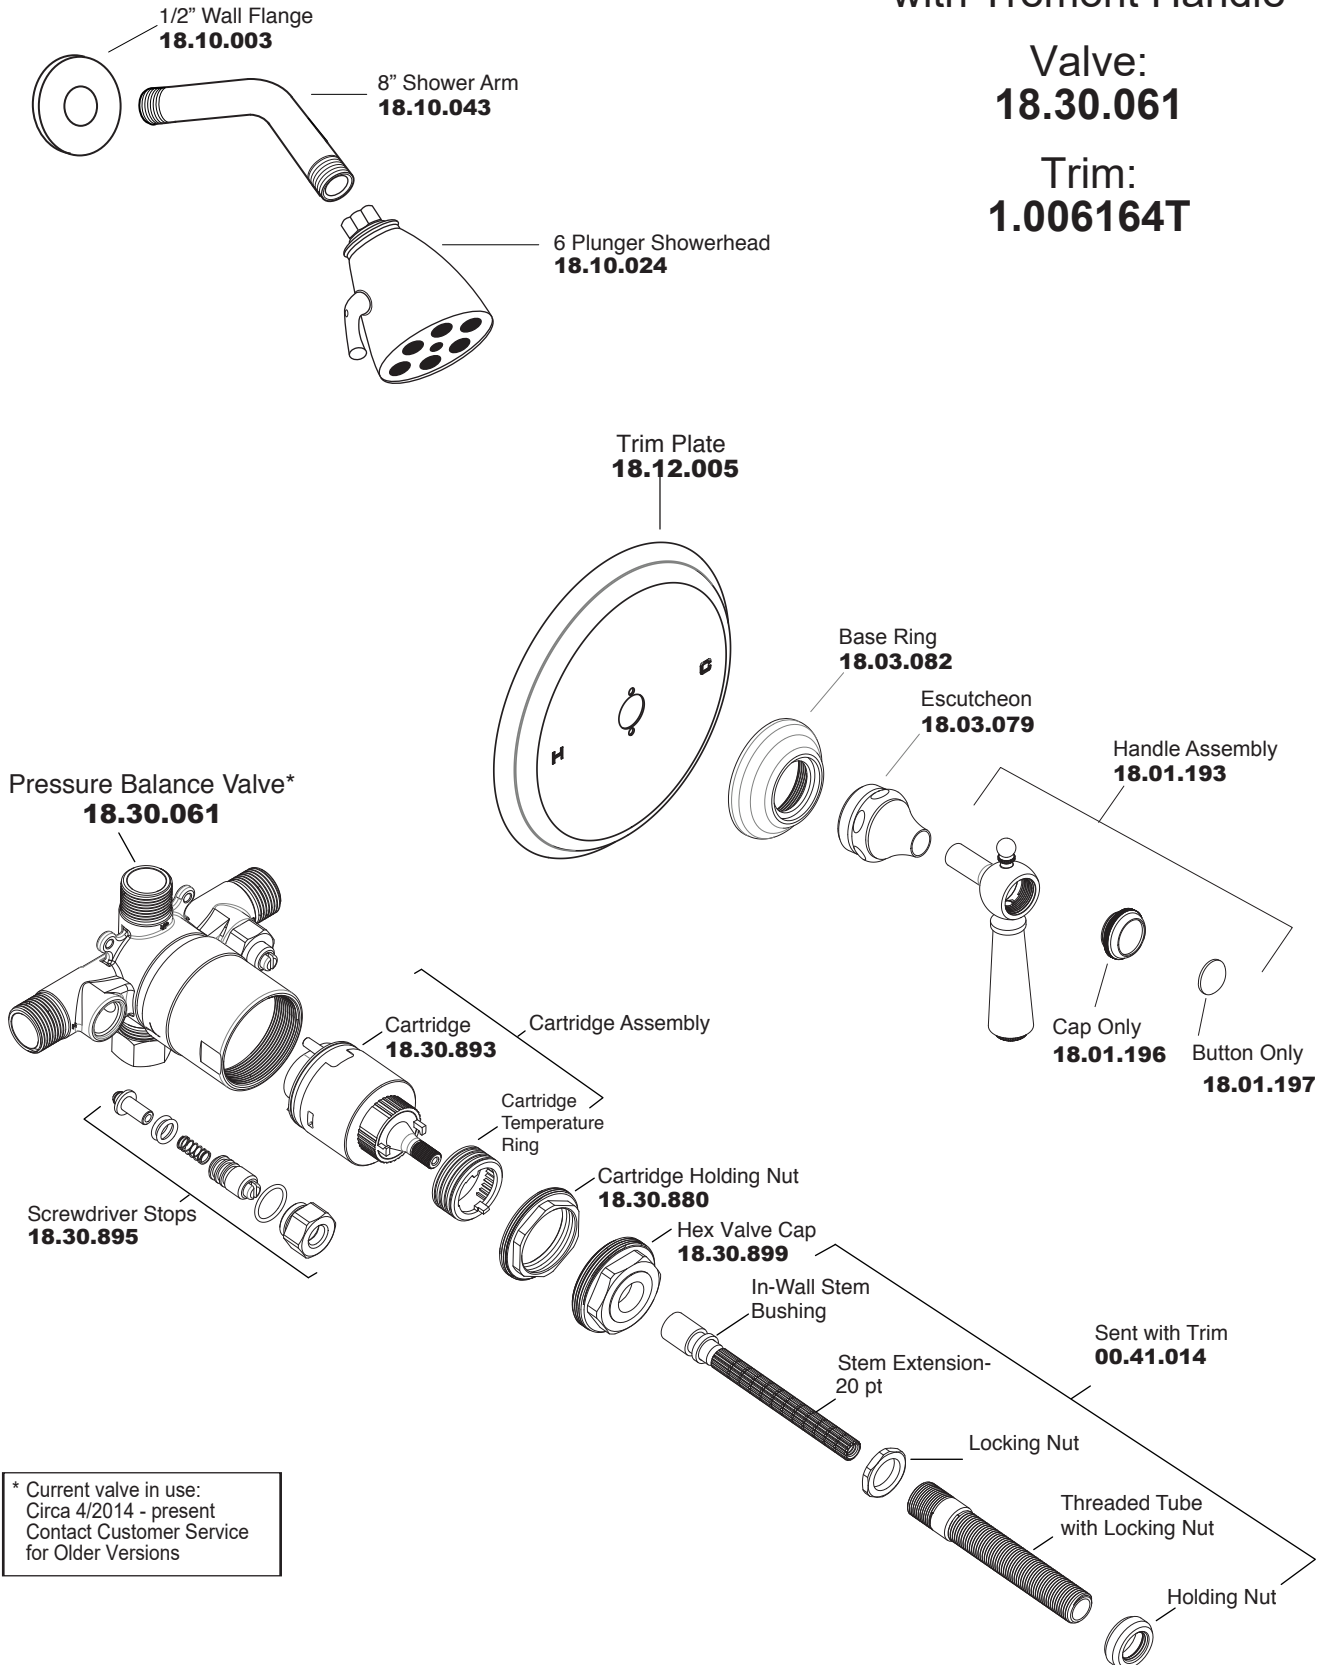

PARTS LIST

Pressure Balance Shower Set with Tremont Handle

Valve:
18.30.061

Trim:
1.006164T

* Current valve in use:
Circa 4/2014 - present
Contact Customer Service
for Older Versions