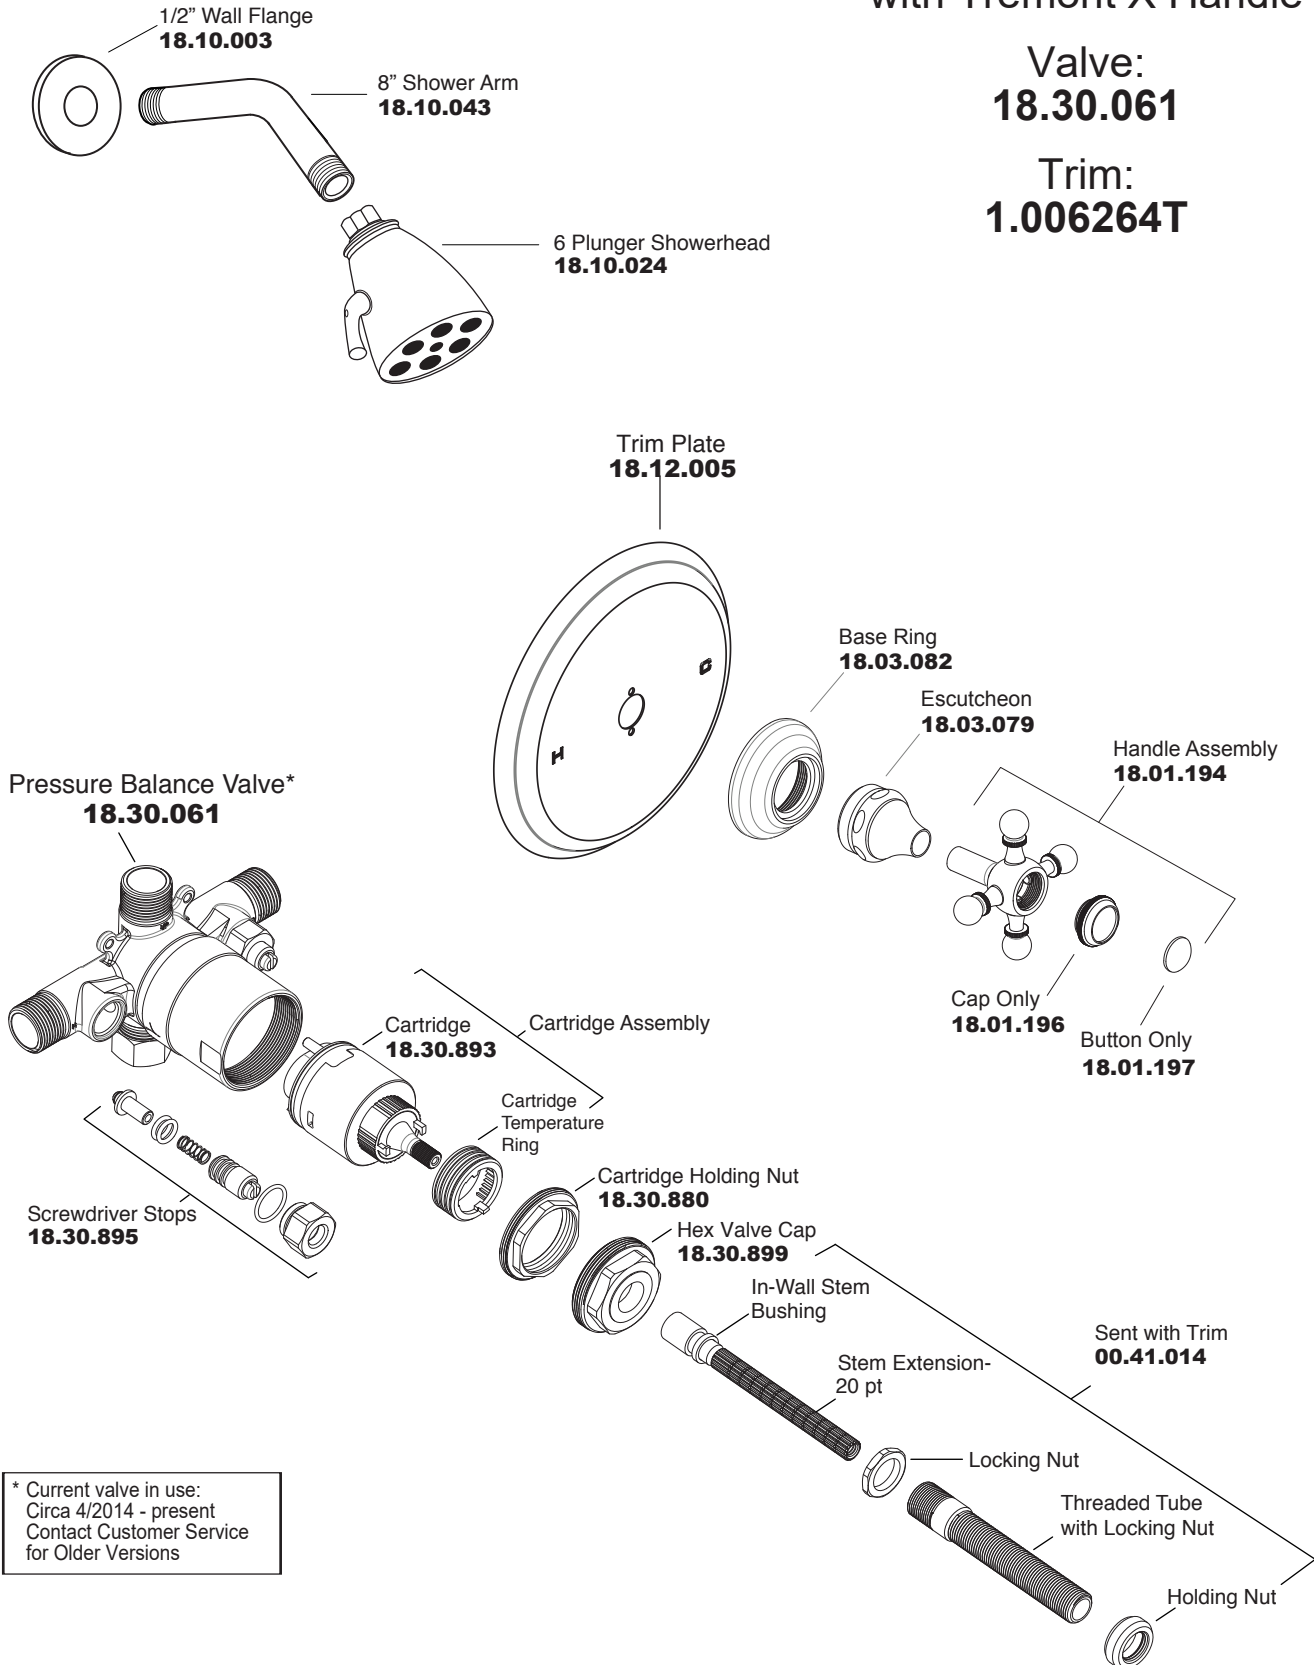

PARTS LIST

Pressure Balance Shower Set with Tremont X Handle

Valve:
18.30.061

Trim:
1.006264T

* Current valve in use:
Circa 4/2014 - present
Contact Customer Service
for Older Versions