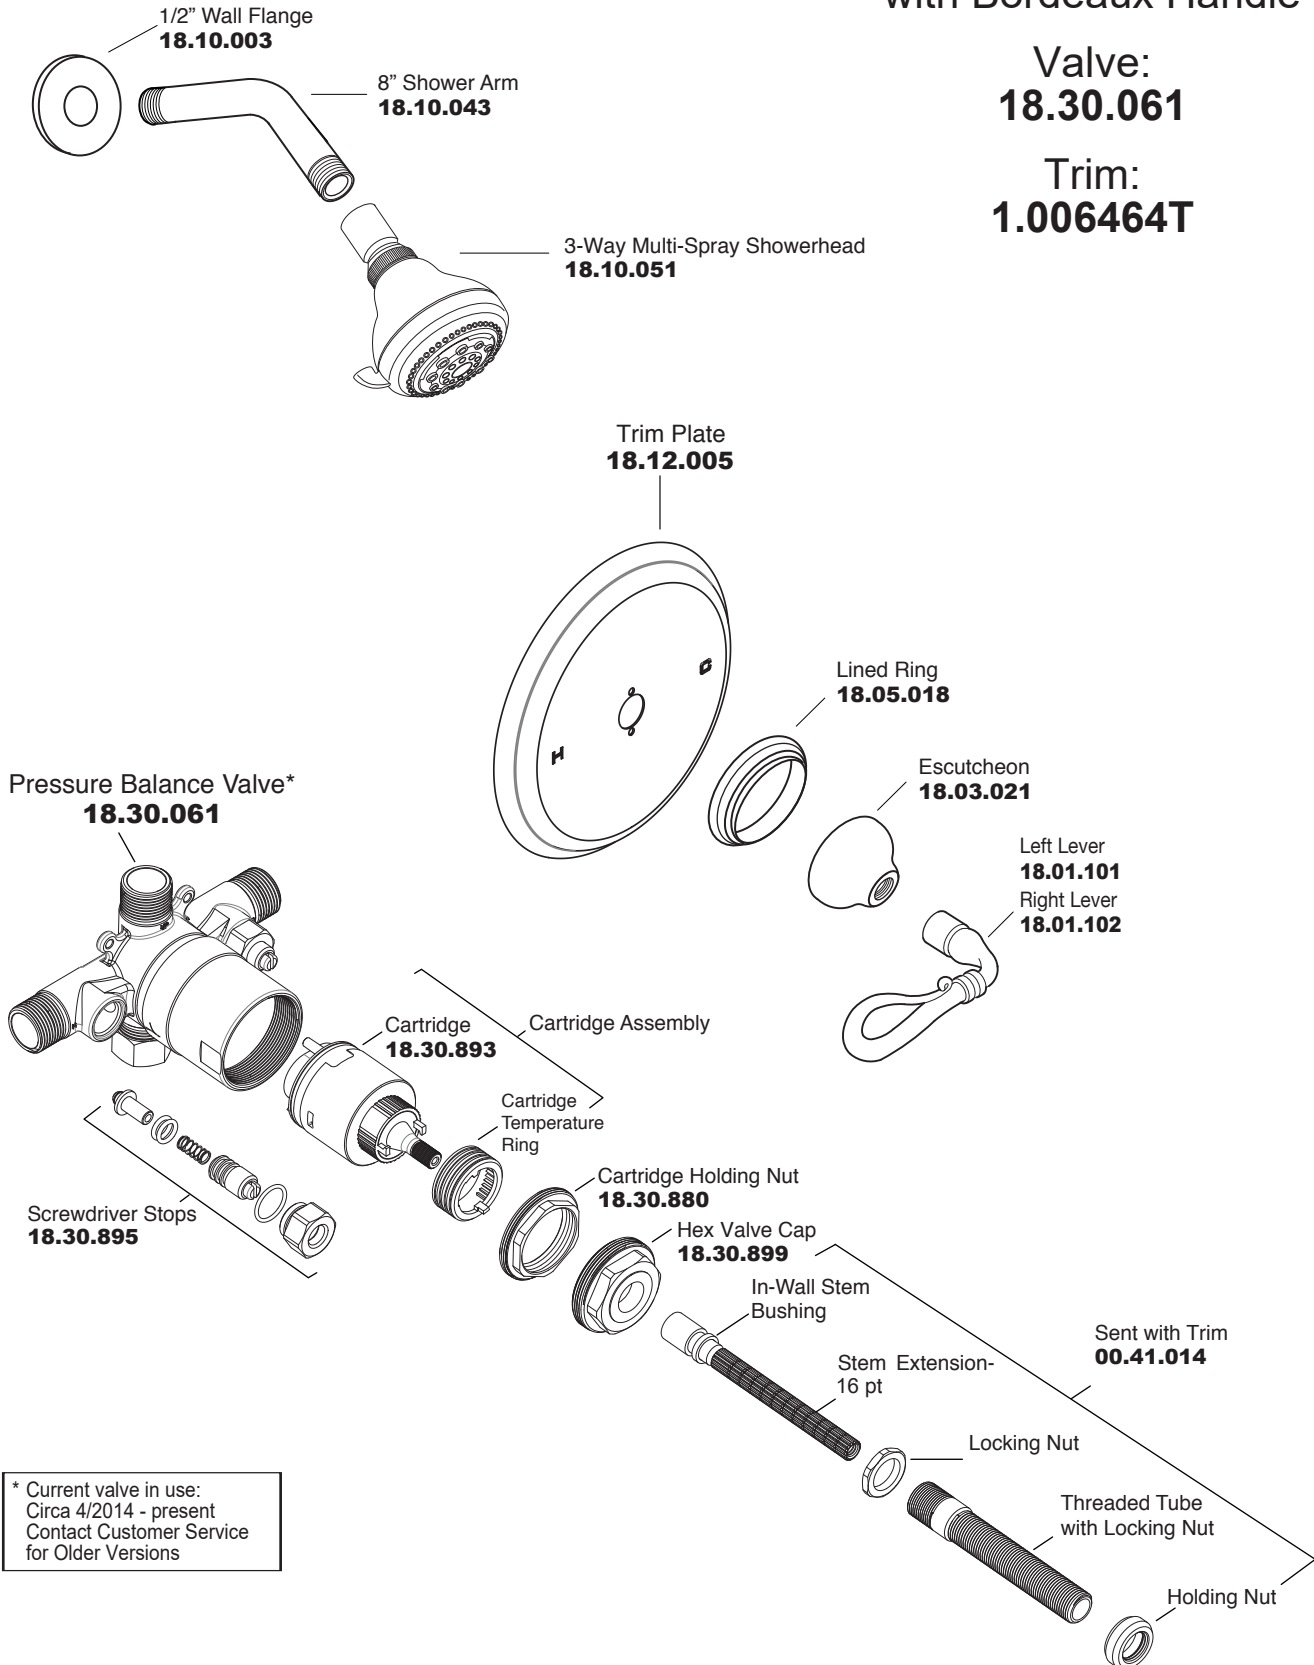

PARTS LIST

Pressure Balance Shower Set with Bordeaux Handle

Valve:
18.30.061

Trim:
1.006464T

* Current valve in use:
Circa 4/2014 - present
Contact Customer Service
for Older Versions