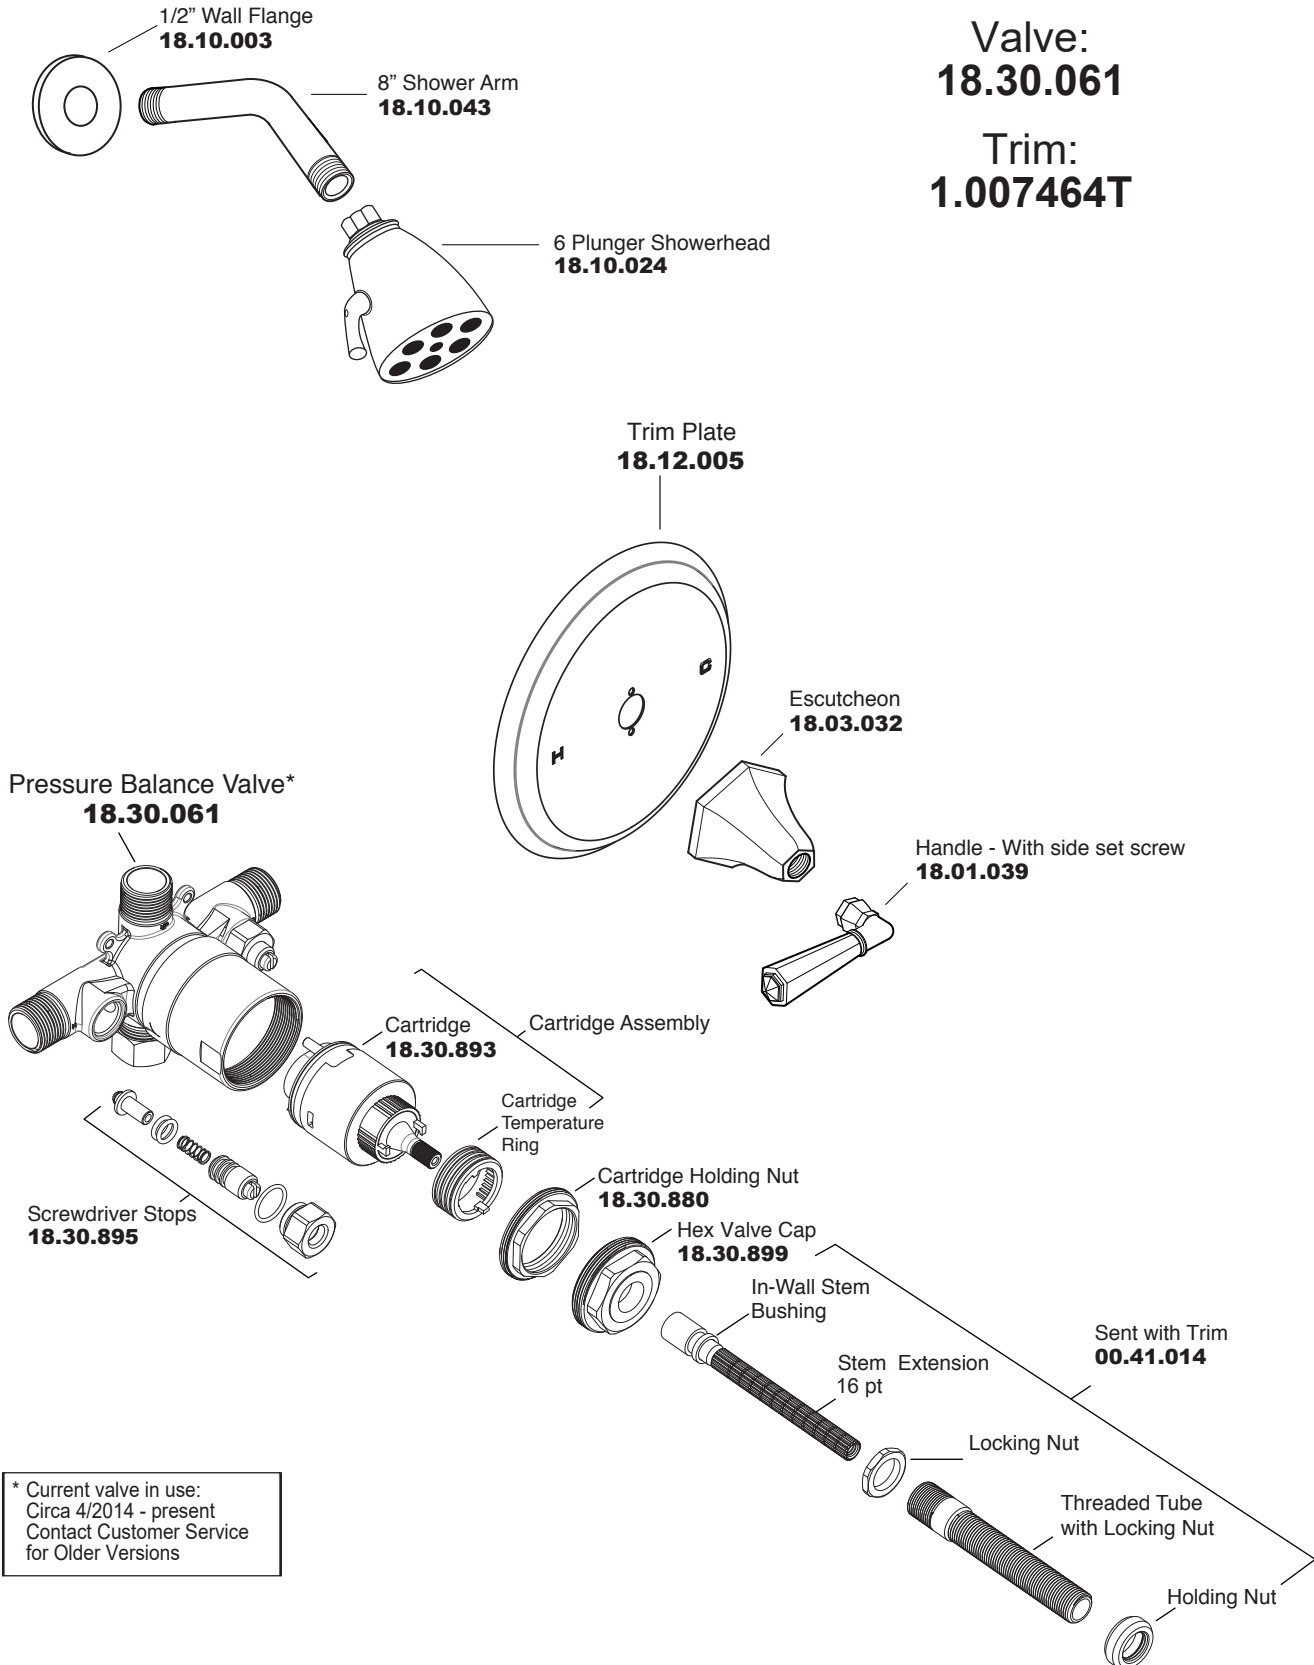

PARTS LIST

Pressure Balance Shower Set with Valencia Handle

Valve:
18.30.061

Trim:
1.007464T

* Current valve in use:
Circa 4/2014 - present
Contact Customer Service
for Older Versions