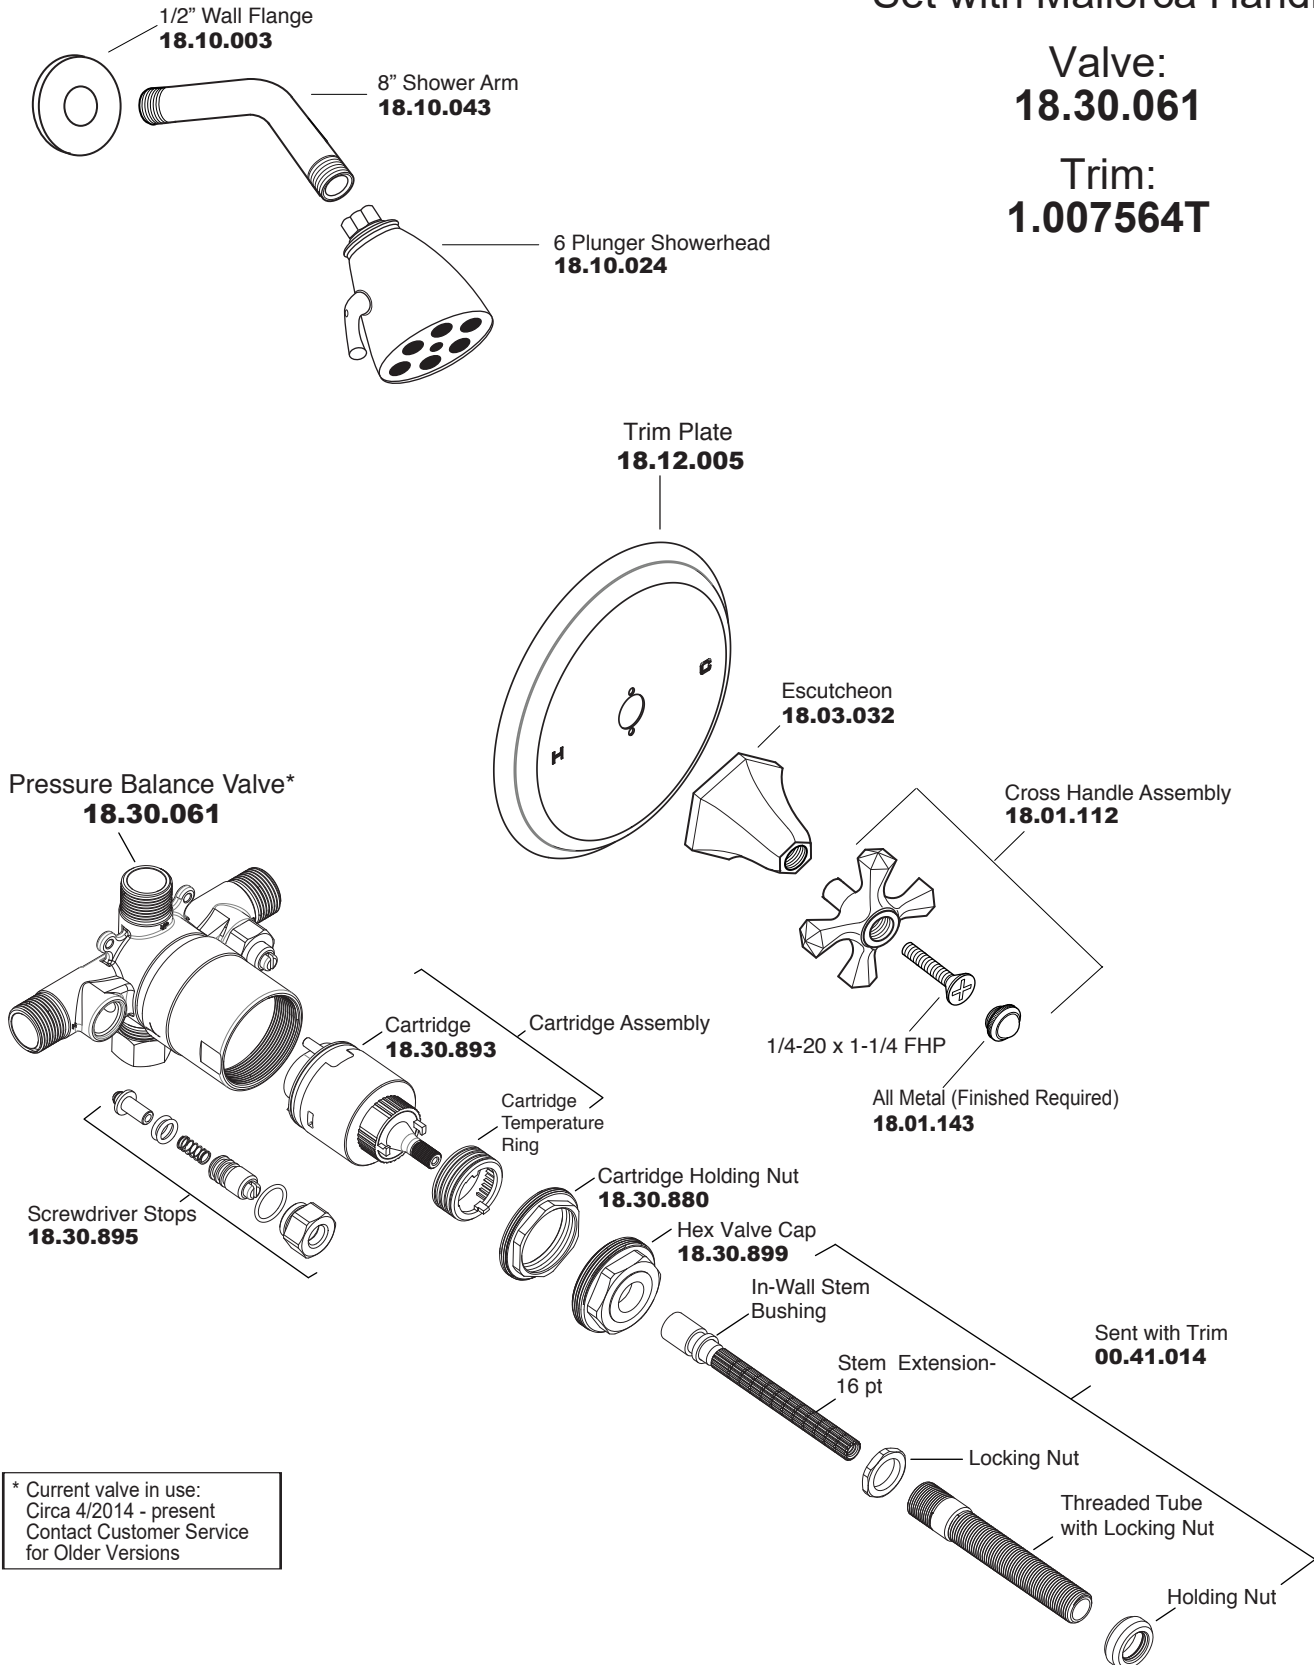

## Pressure Balance Shower Set with Mallorca Handle

Valve:  
**18.30.061**

Trim:  
**1.007564T**

\* Current valve in use:  
Circa 4/2014 - present  
Contact Customer Service  
for Older Versions