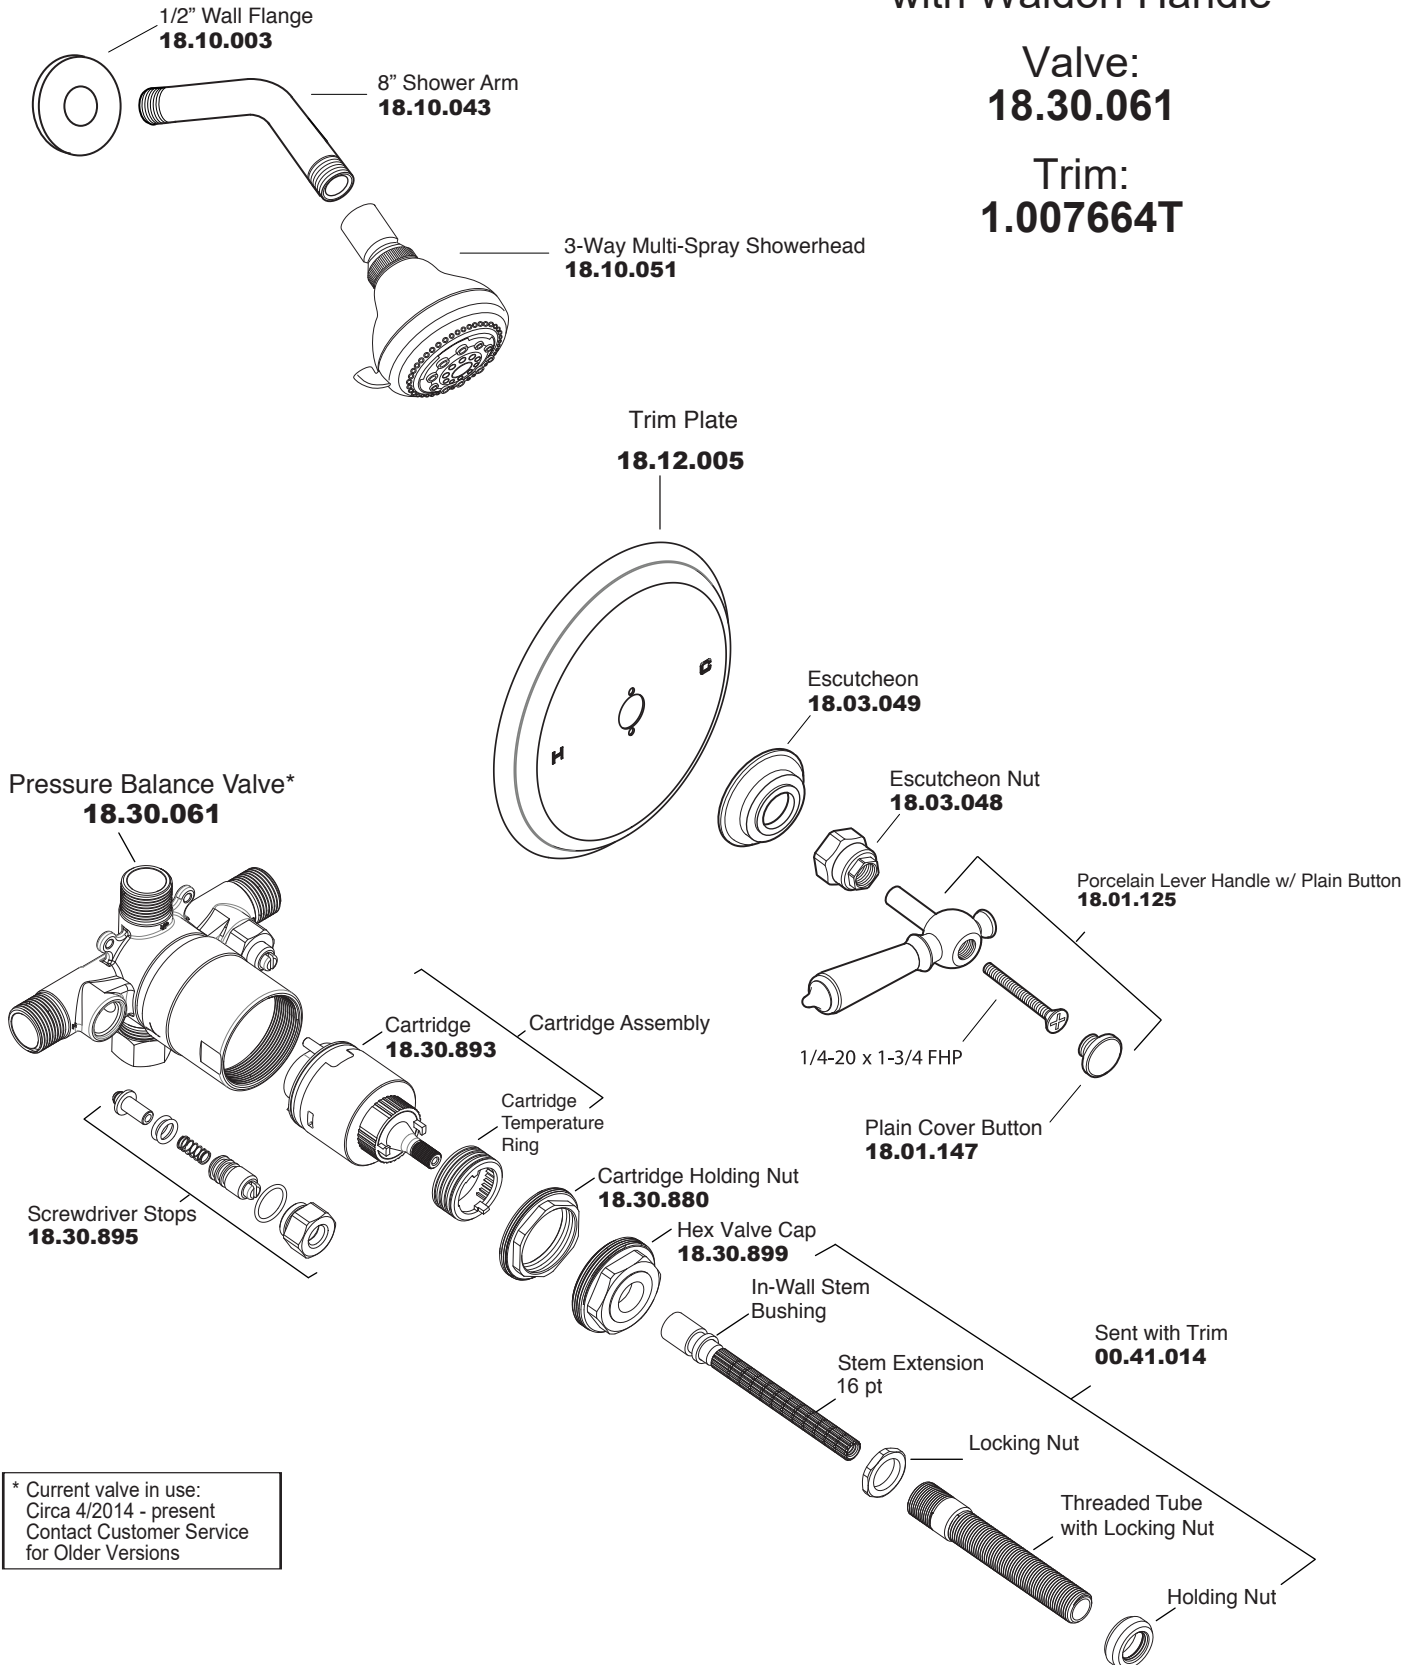

PARTS LIST

Pressure Balance Shower Set with Waldorf Handle

Valve:
18.30.061

Trim:
1.007664T

* Current valve in use:
Circa 4/2014 - present
Contact Customer Service
for Older Versions