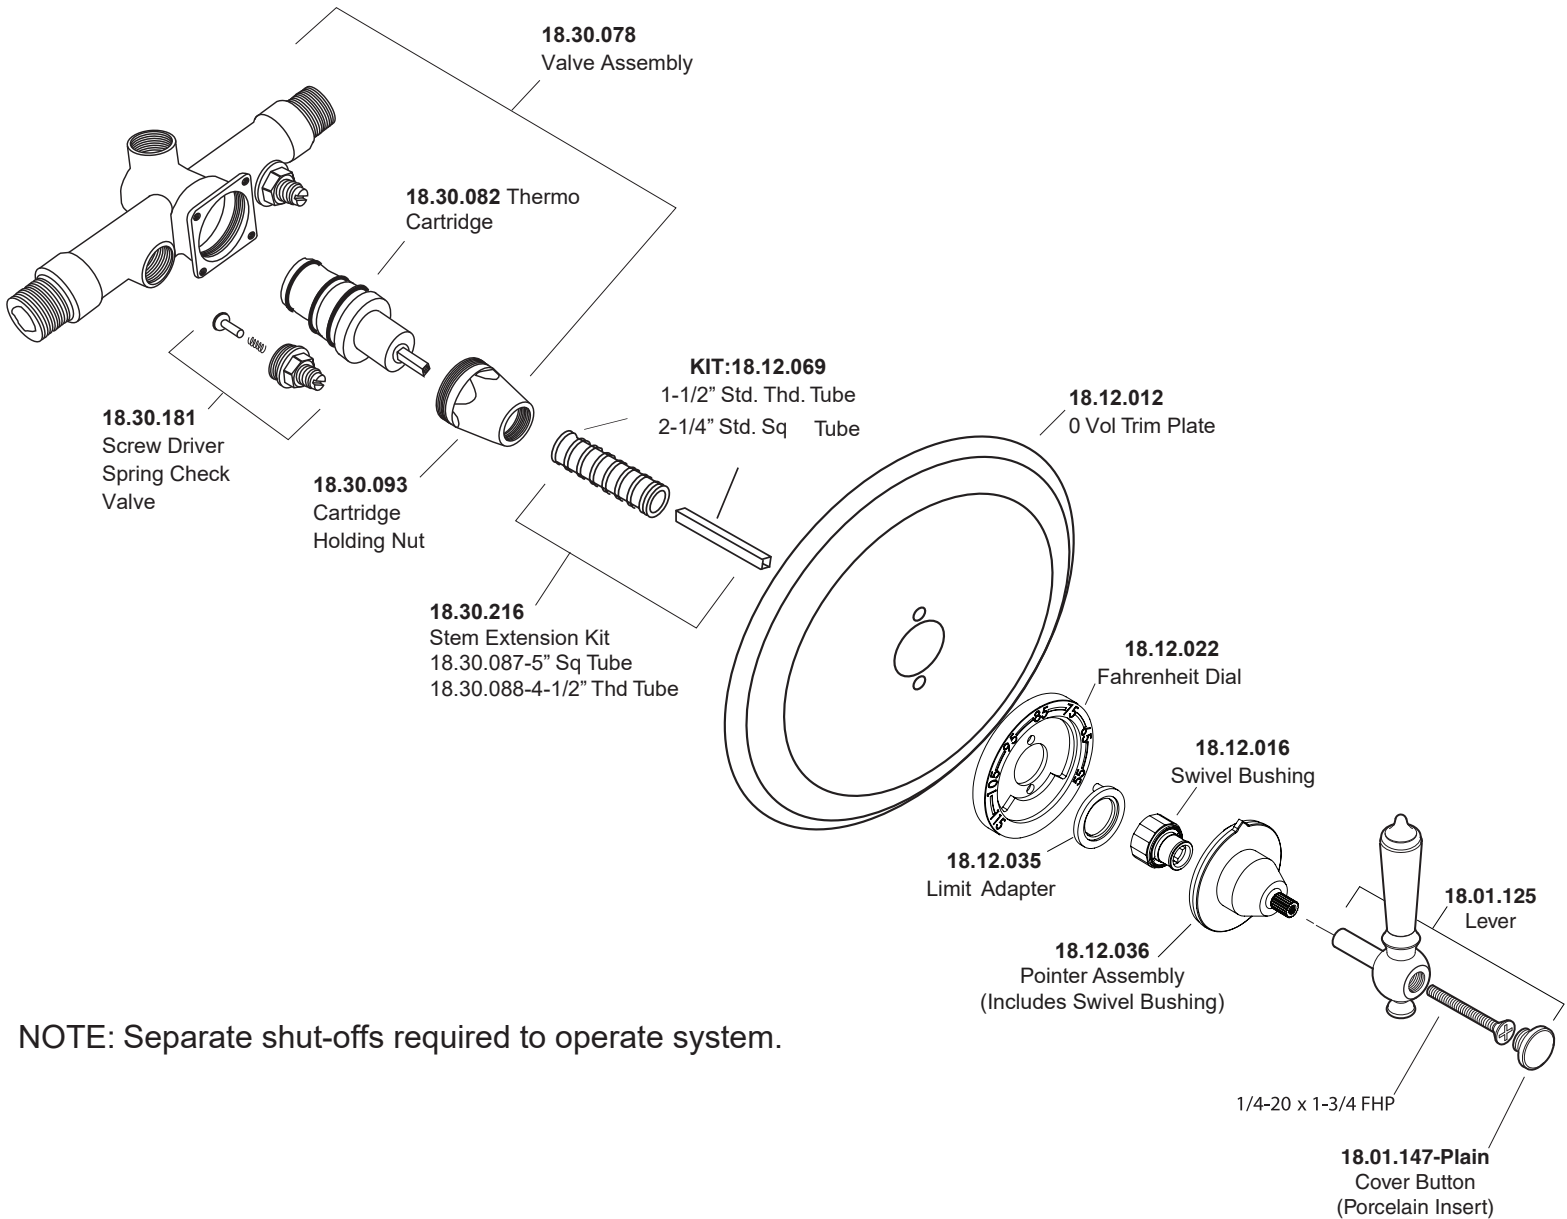

1.007696.V0

1/2" Thermostatic Set  
without Volume Control  
with Waldorf Lever

NOTE: Separate shut-offs required to operate system.