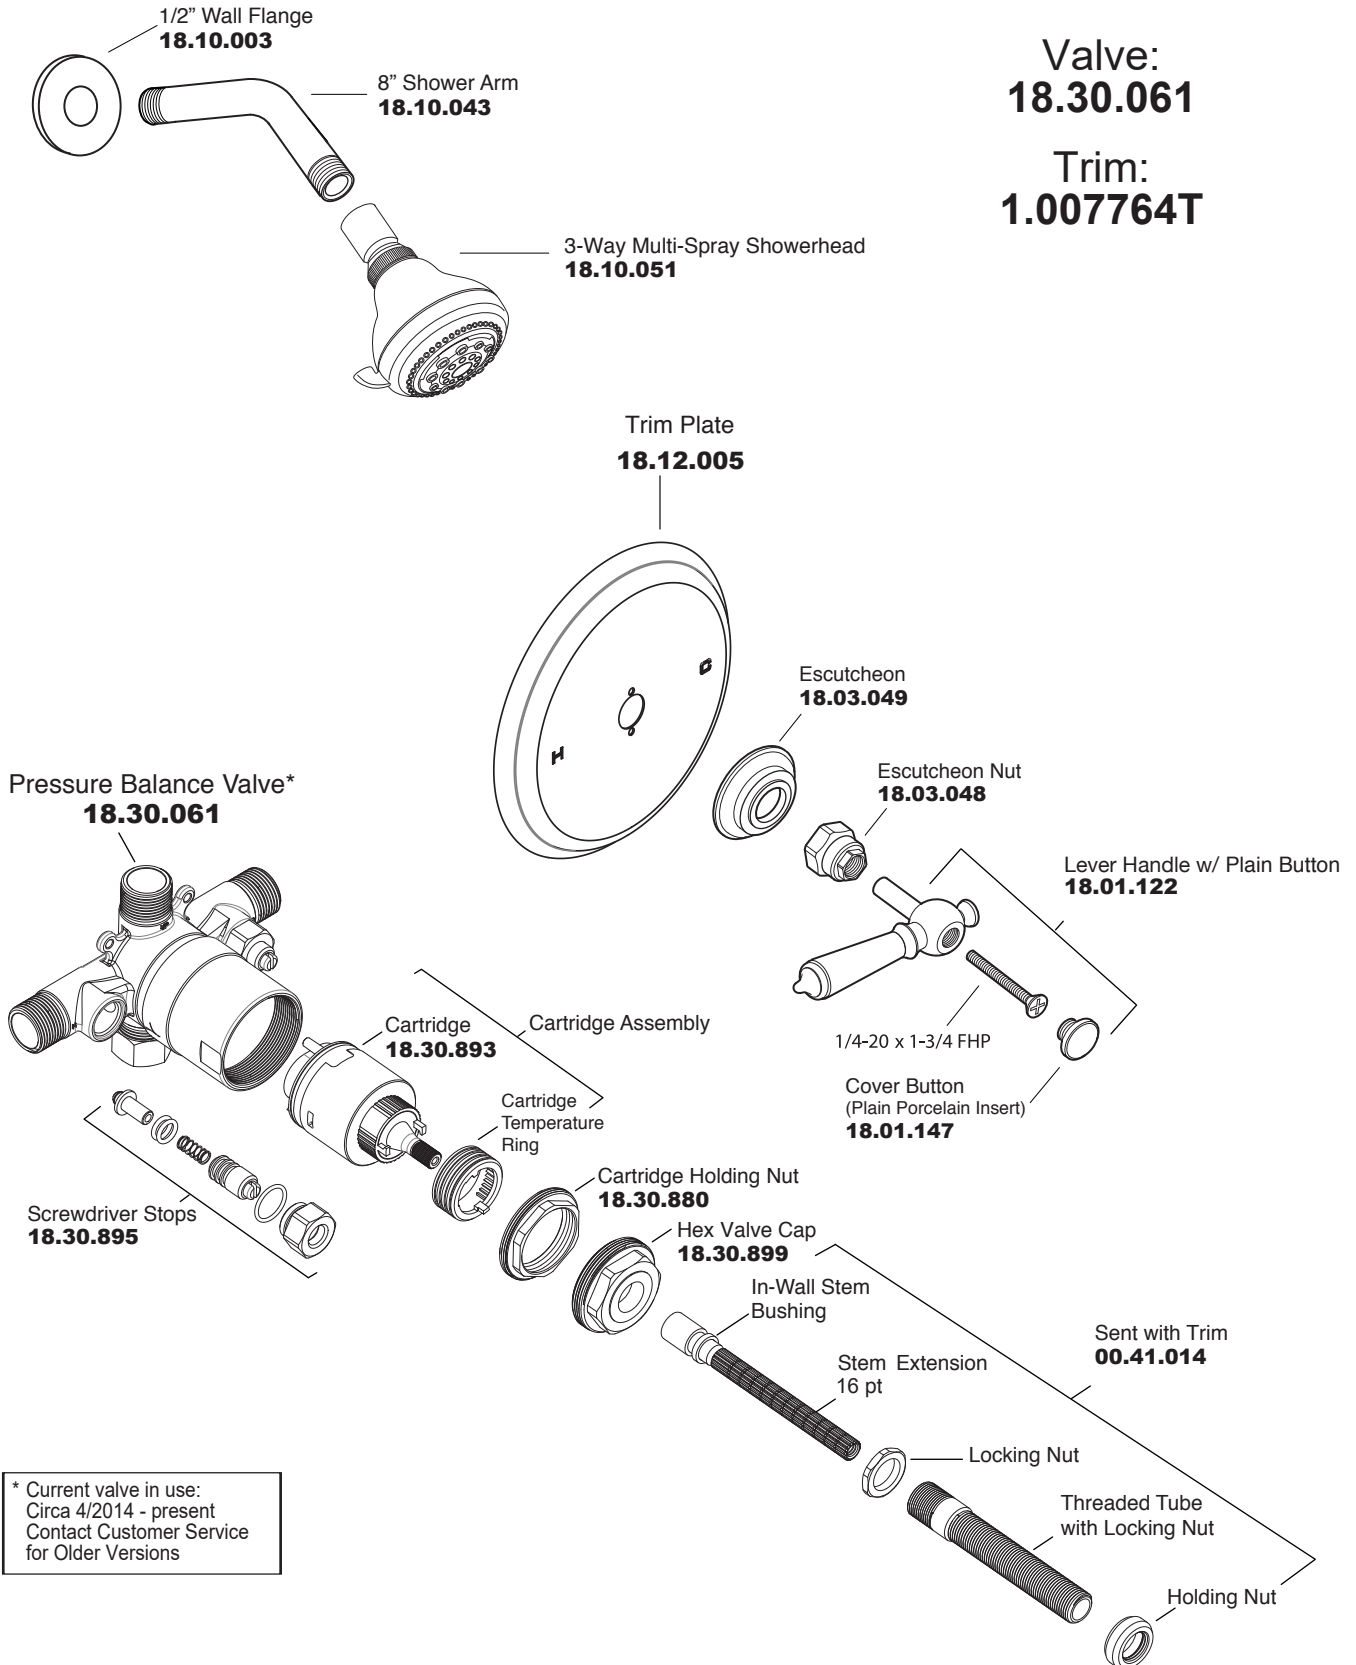

Pressure Balance Shower Set with Ascot Handle

Valve:
18.30.061

Trim:
1.007764T

* Current valve in use:
Circa 4/2014 - present
Contact Customer Service
for Older Versions