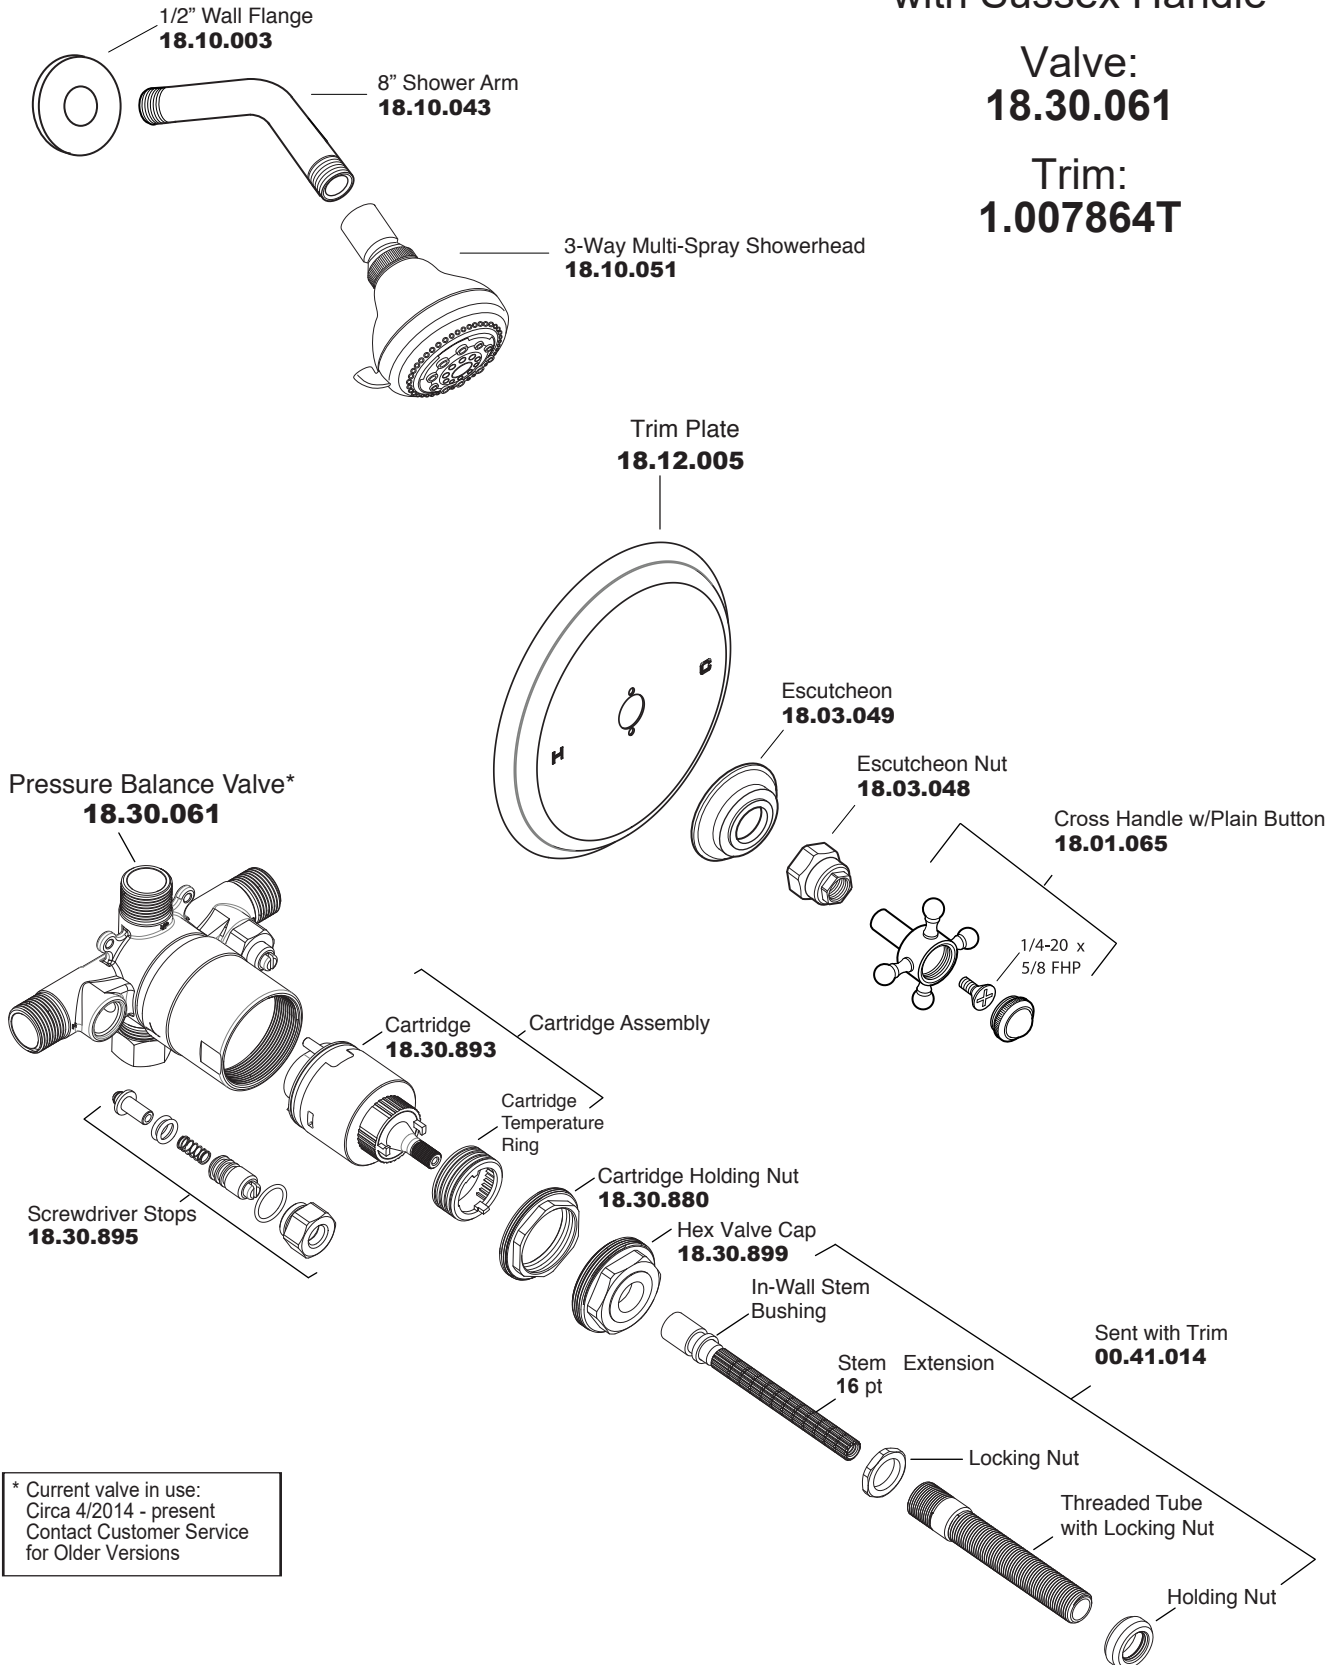

PARTS LIST

Pressure Balance Shower Set with Sussex Handle

Valve:
18.30.061

Trim:
1.007864T

* Current valve in use:
Circa 4/2014 - present
Contact Customer Service
for Older Versions