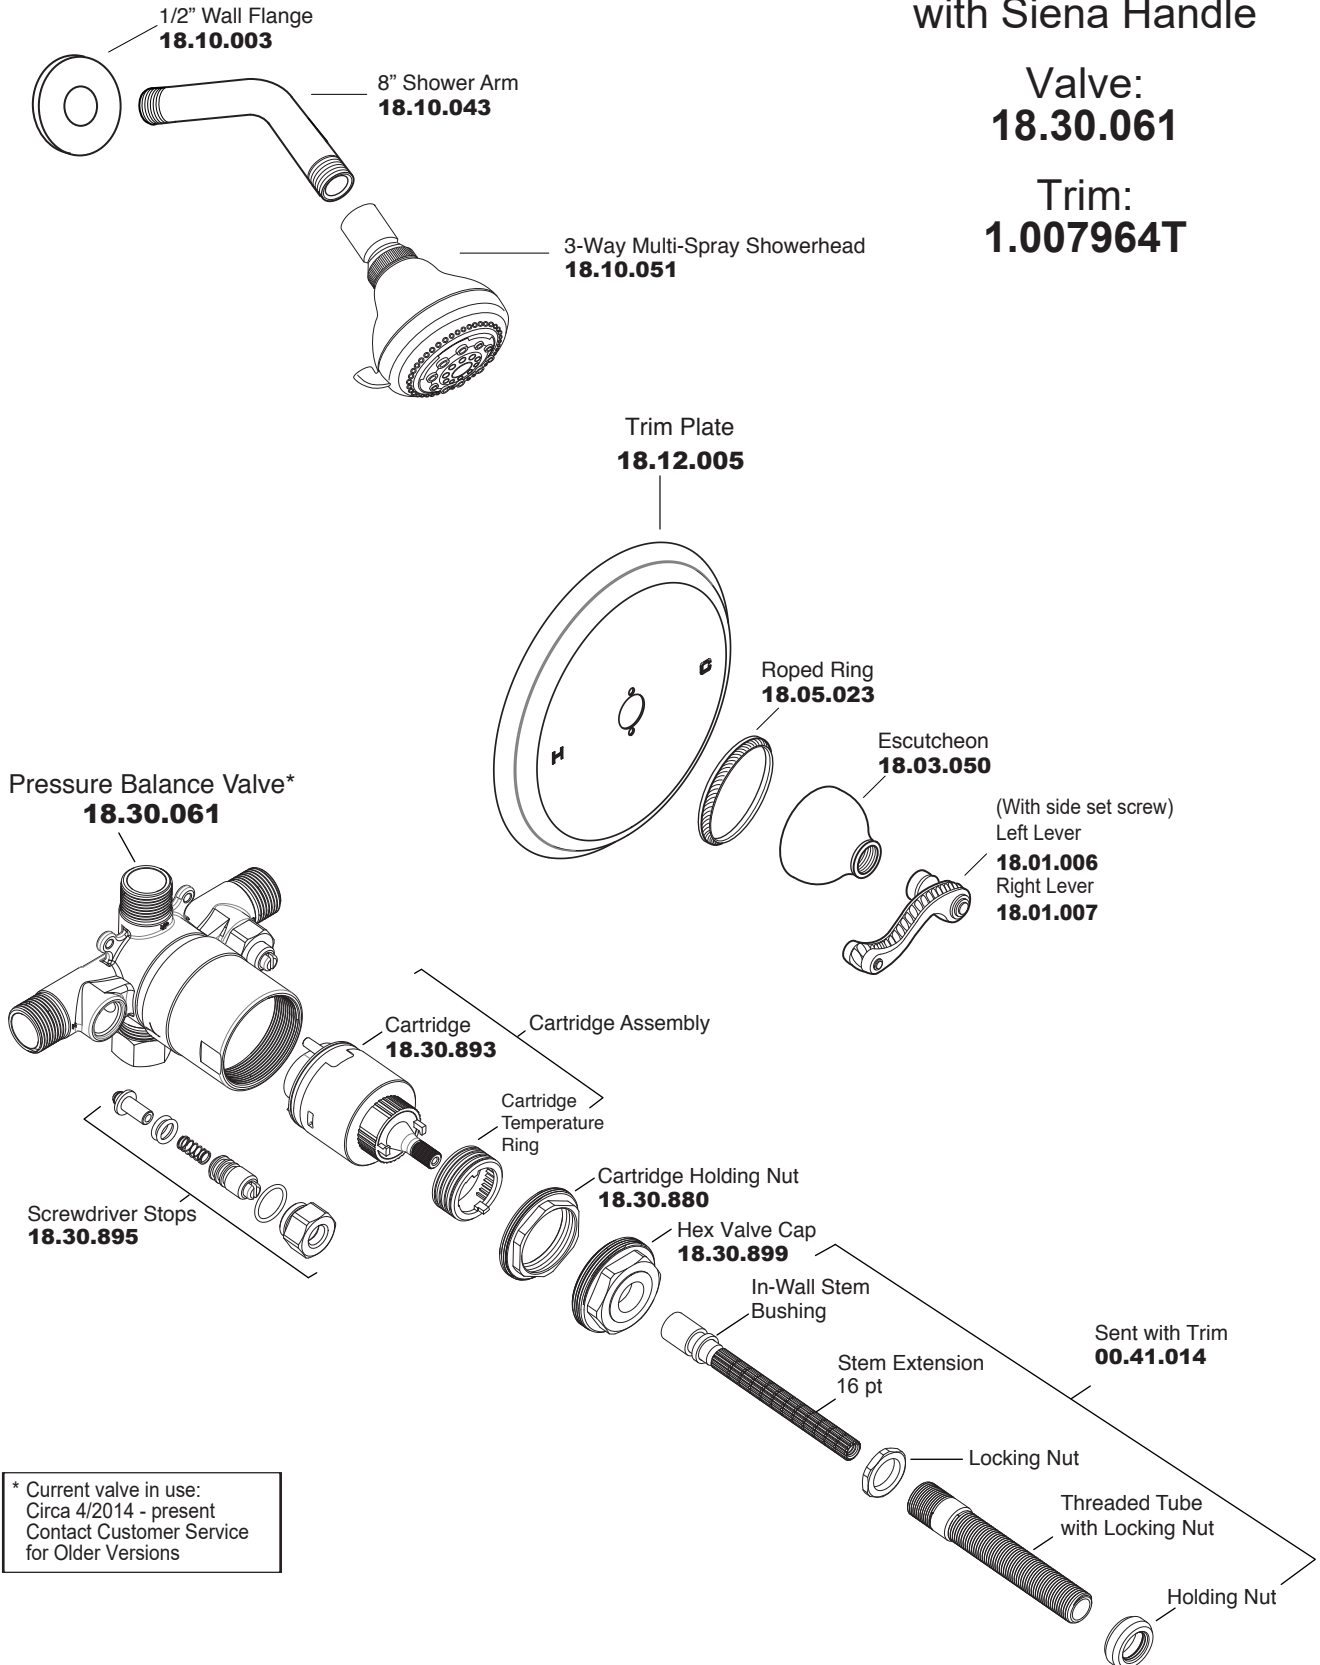

PARTS LIST

Pressure Balance Shower Set with Siena Handle

Valve:
18.30.061

Trim:
1.007964T

* Current valve in use:
Circa 4/2014 - present
Contact Customer Service
for Older Versions