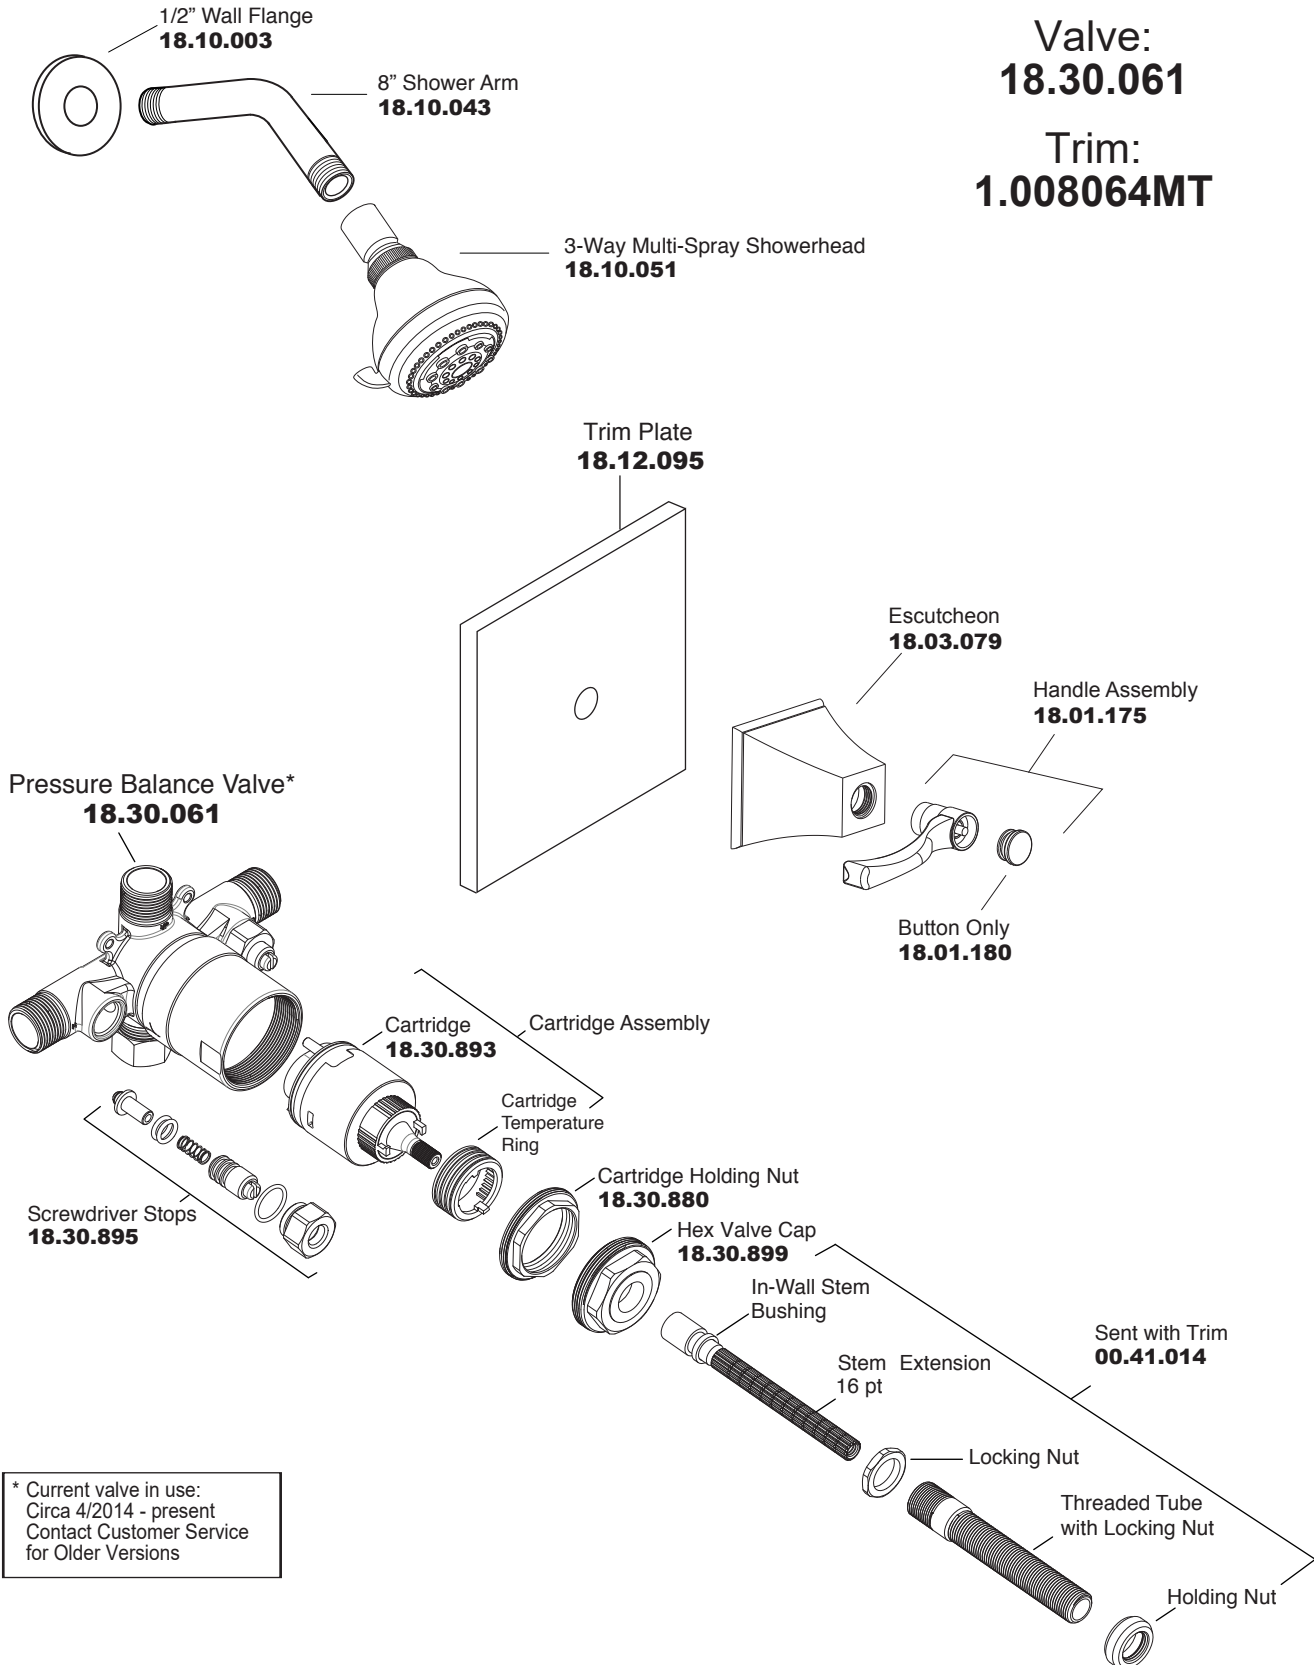

Pressure Balance Shower Set with Maya Handle

Valve:
18.30.061

Trim:
1.008064MT

* Current valve in use:
Circa 4/2014 - present
Contact Customer Service
for Older Versions