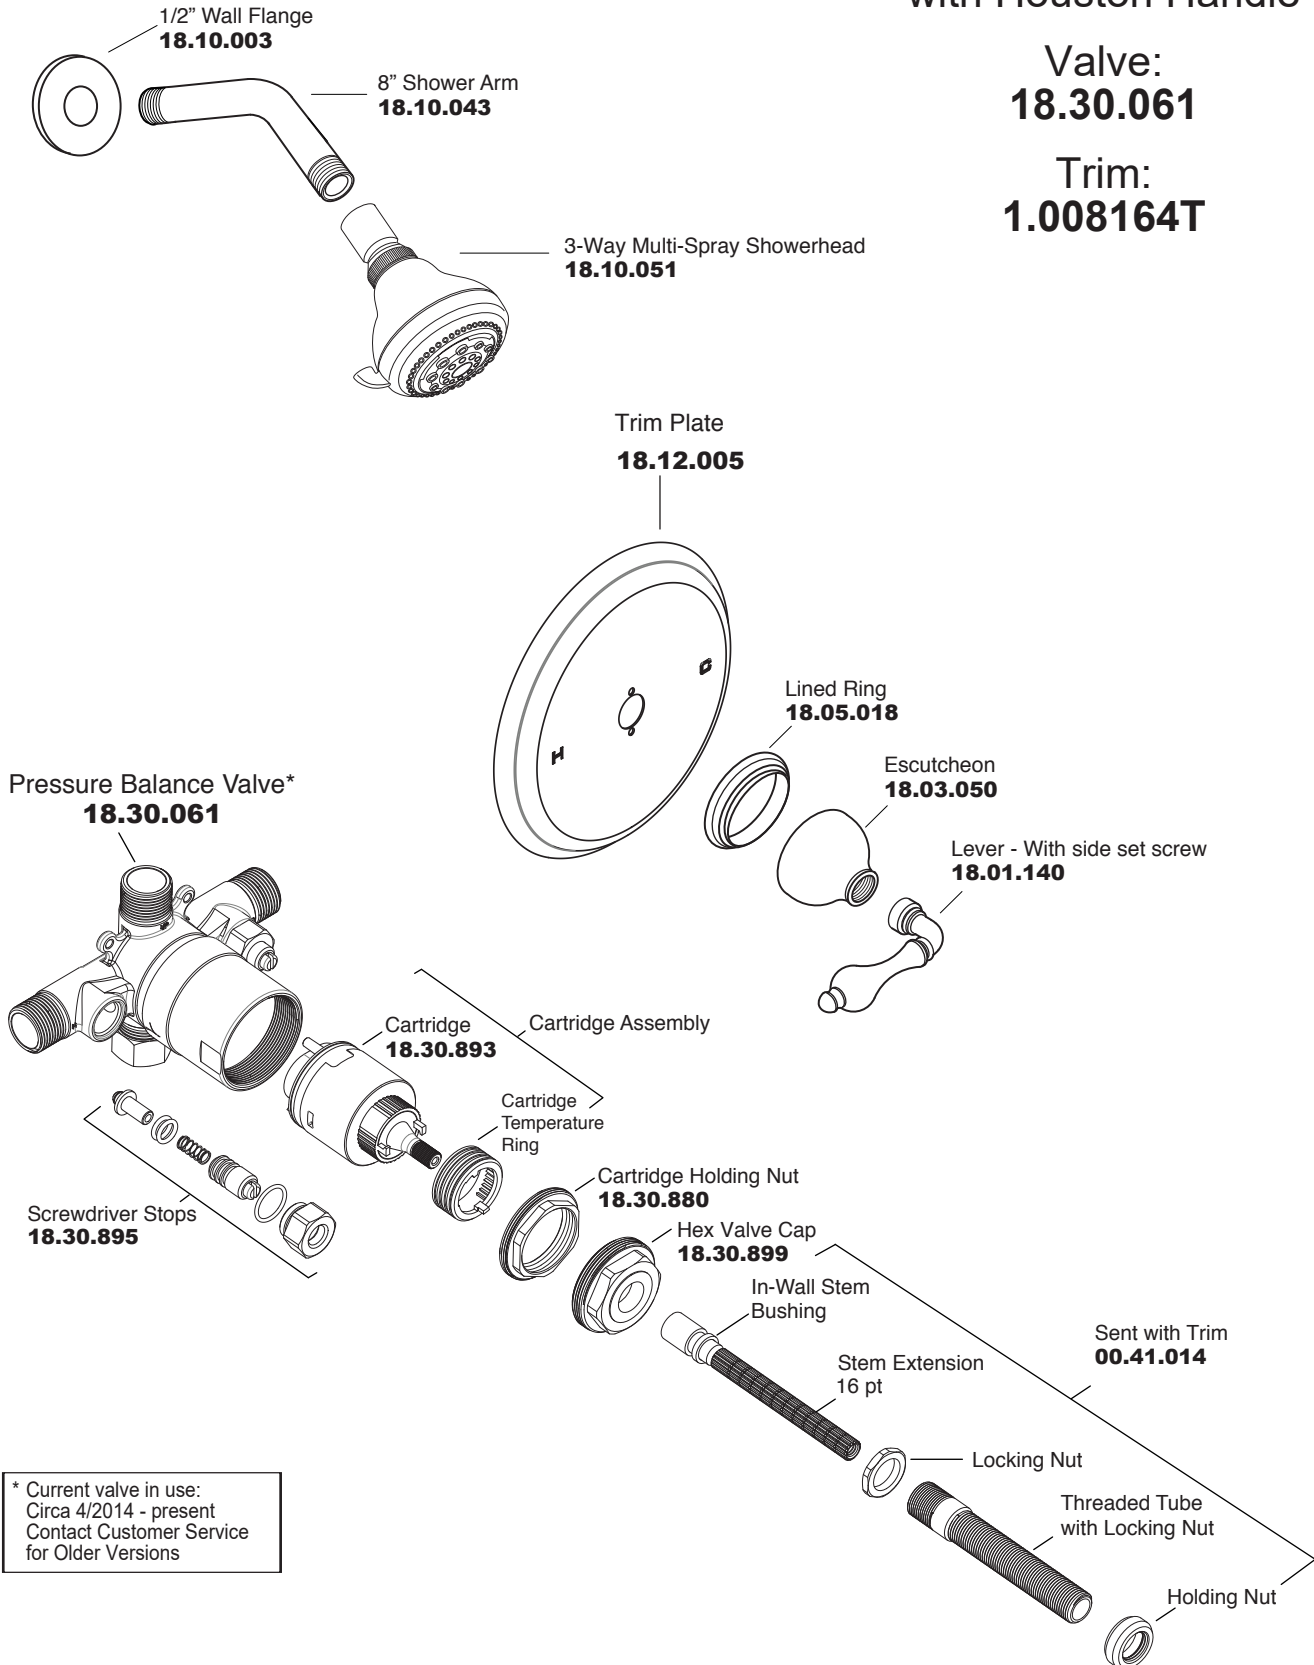

**Pressure Balance Shower Set
with Houston Handle**

**Valve:
18.30.061**

**Trim:
1.008164T**

* Current valve in use:
Circa 4/2014 - present
Contact Customer Service
for Older Versions