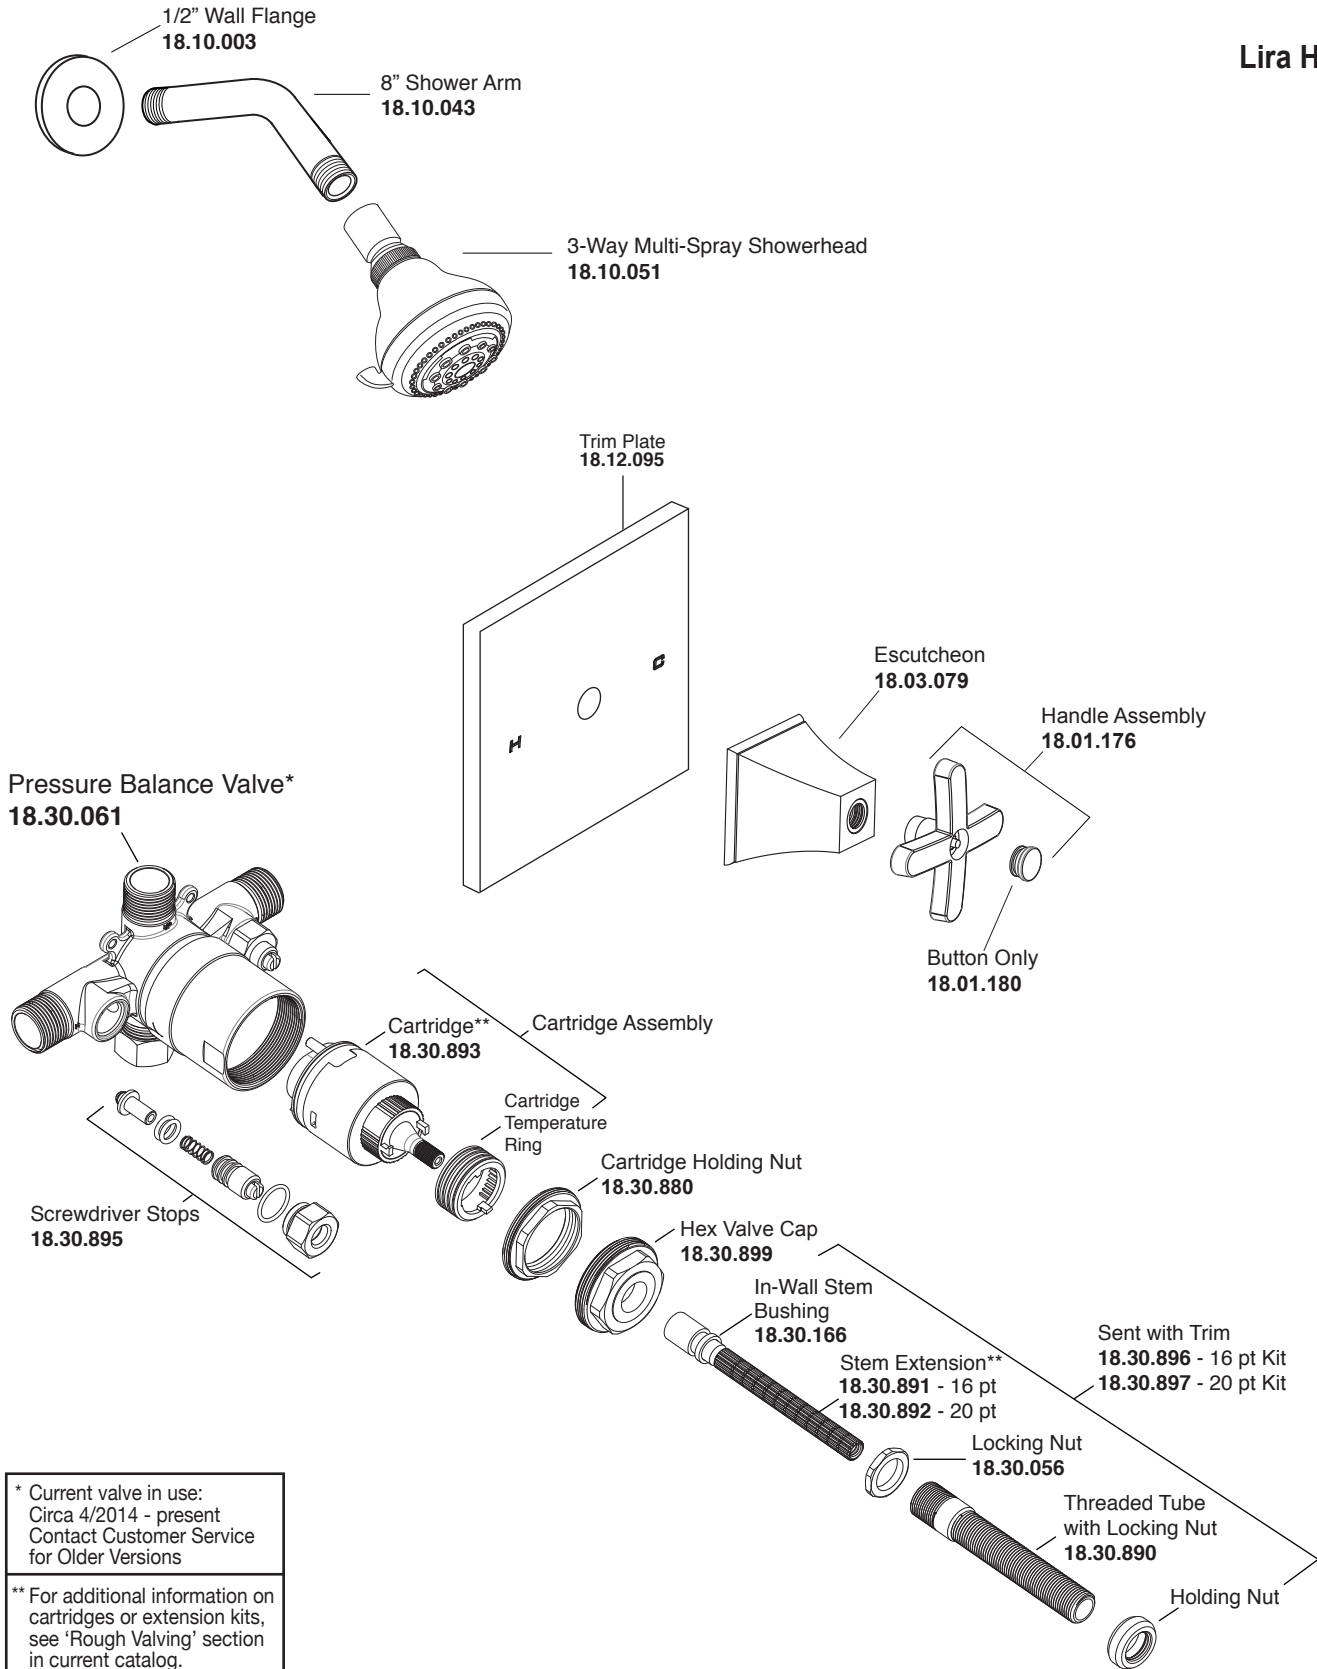

Pressure Balance Shower Set

1.008264

Lira Handle

16 pt.

* Current valve in use:
Circa 4/2014 - present
Contact Customer Service
for Older Versions

** For additional information on
cartridges or extension kits,
see 'Rough Valving' section
in current catalog.

Note: Measurements are subject to cancellation. No responsibility is assumed for use of superseded or voided pages.