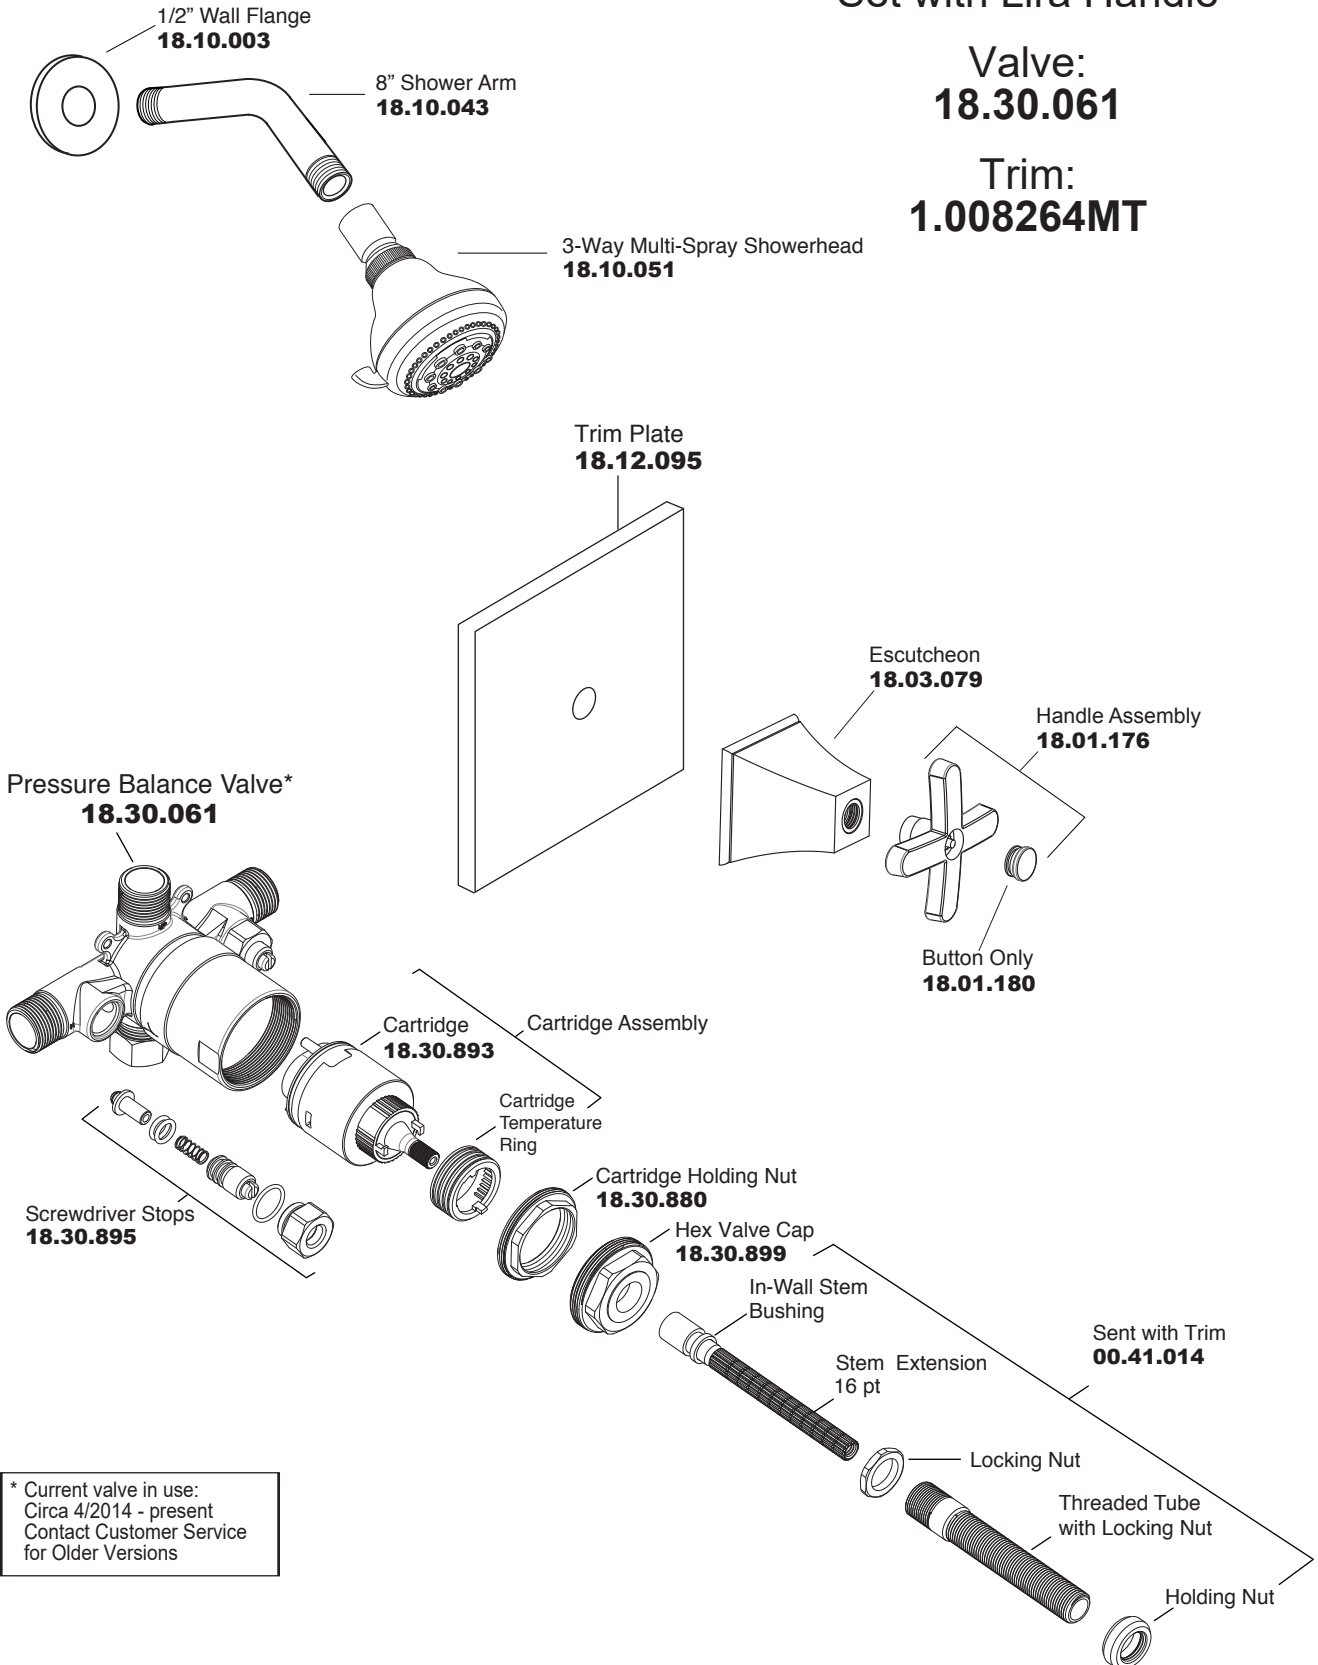

Pressure Balance Shower Set with Lira Handle

**Valve:
18.30.061**

**Trim:
1.008264MT**

* Current valve in use:
Circa 4/2014 - present
Contact Customer Service
for Older Versions