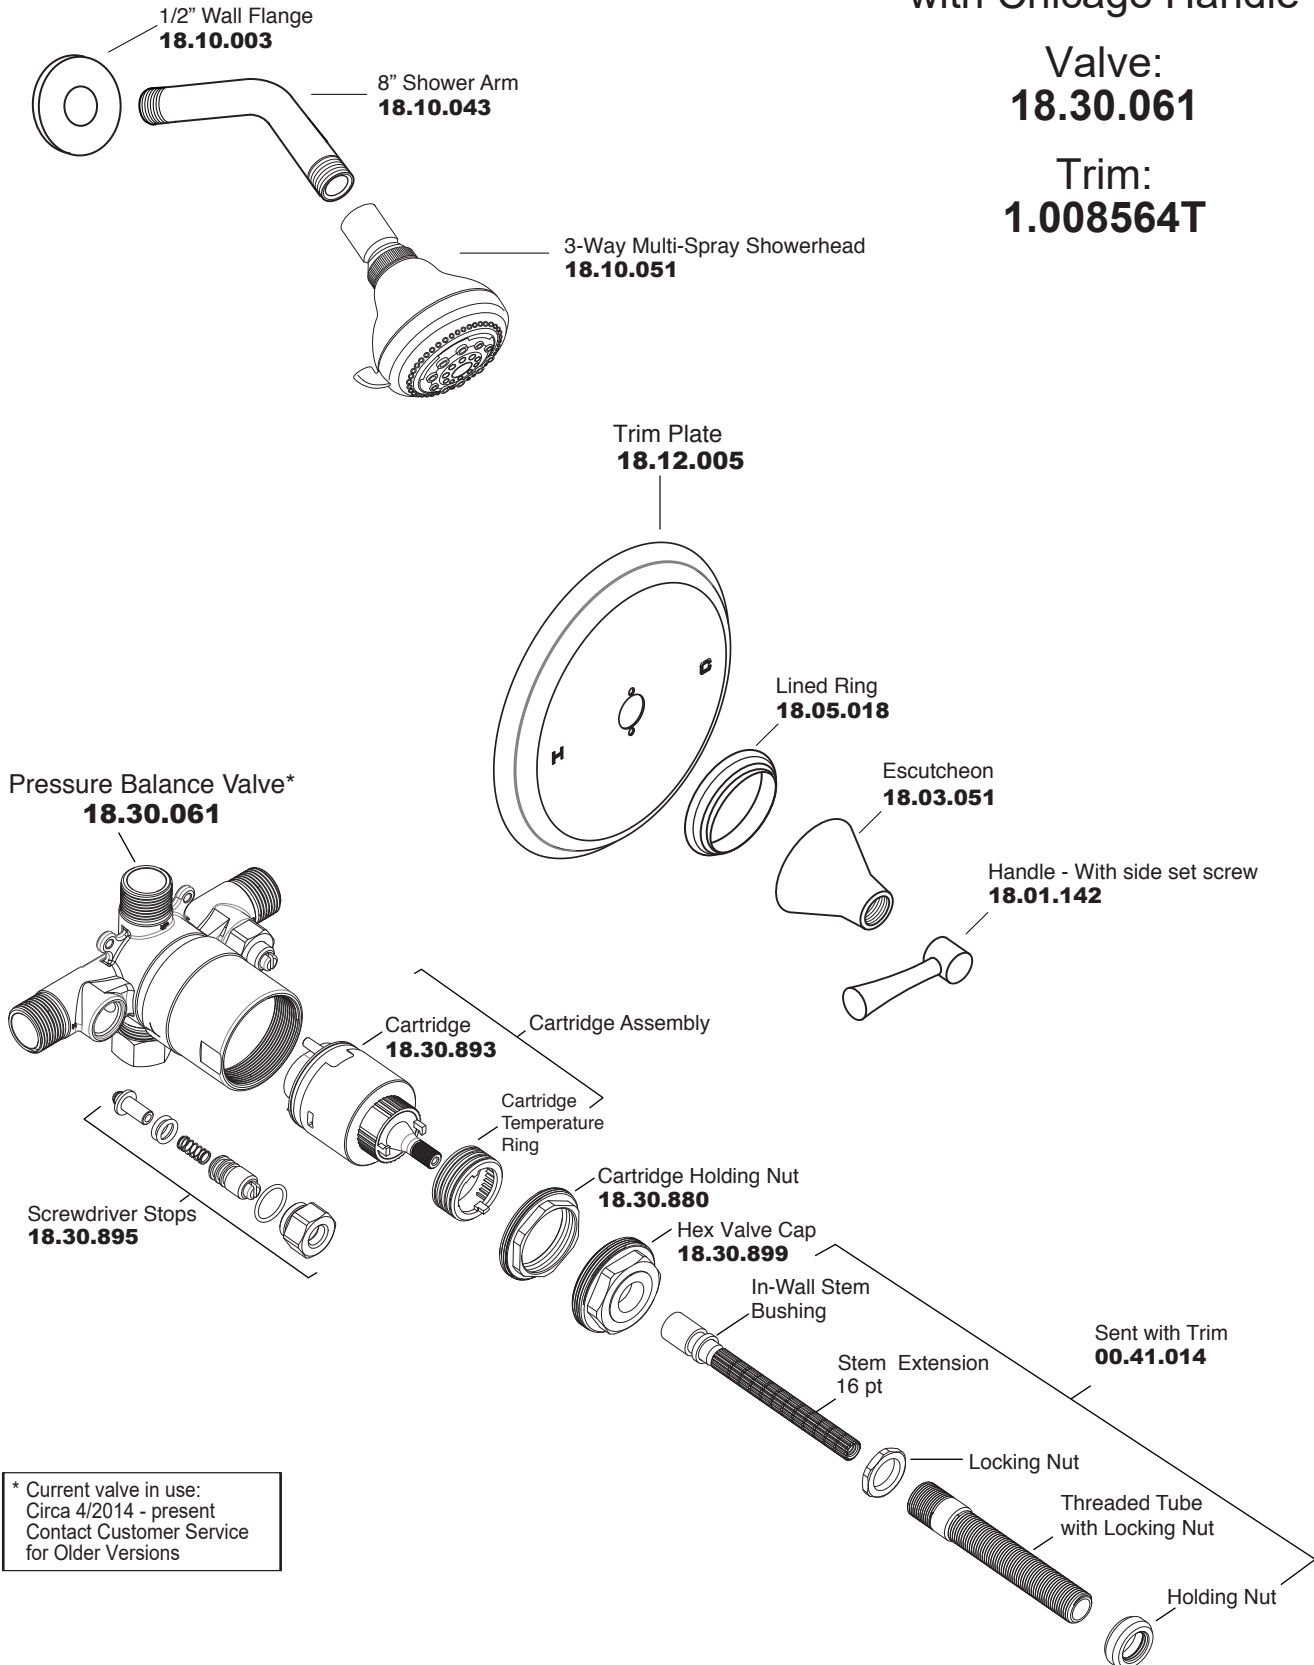

# PARTS LIST

## Pressure Balance Shower Set with Chicago Handle

Valve:  
**18.30.061**

Trim:  
**1.008564T**

\* Current valve in use:  
Circa 4/2014 - present  
Contact Customer Service  
for Older Versions