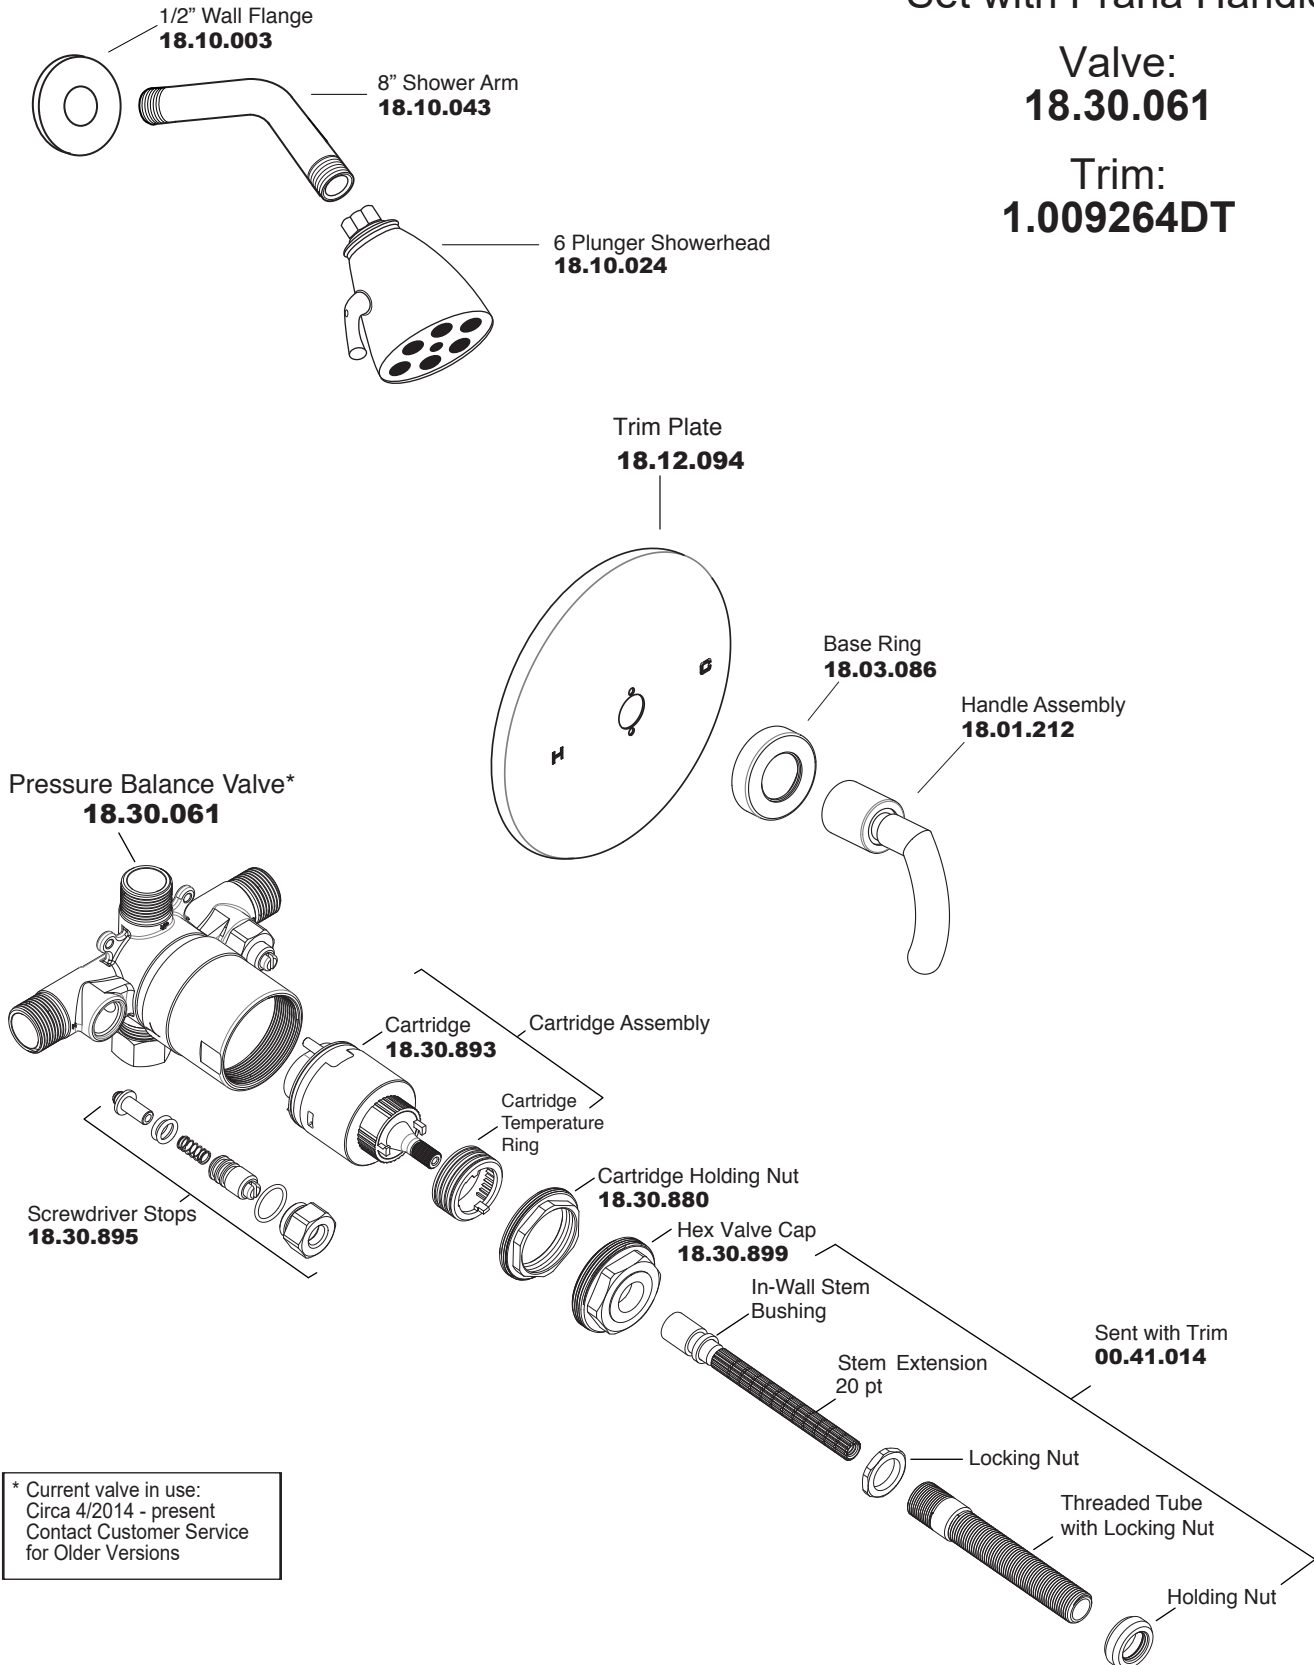

PARTS LIST

Pressure Balance Shower Set with Prana Handle

Valve:
18.30.061

Trim:
1.009264DT

* Current valve in use:
Circa 4/2014 - present
Contact Customer Service
for Older Versions