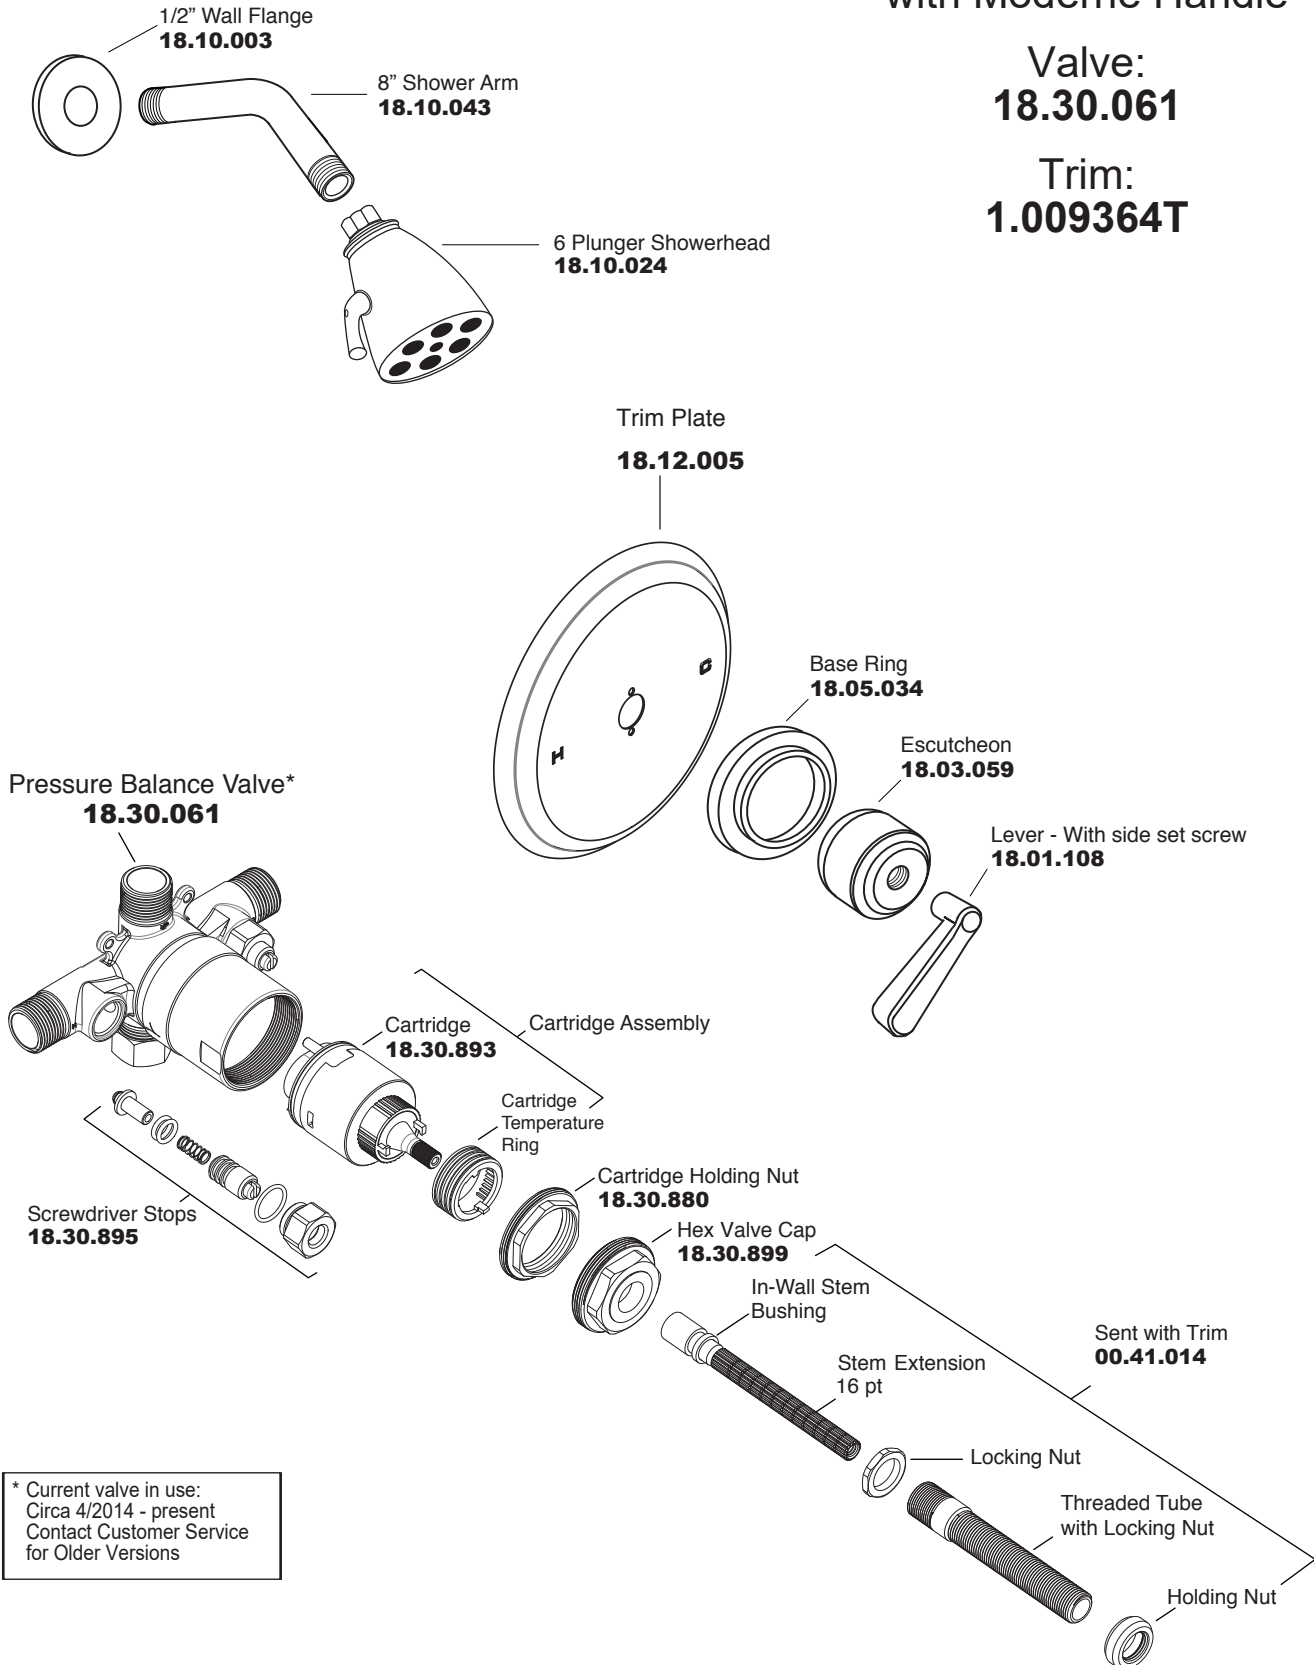

Pressure Balance Shower Set with Moderne Handle

Valve:
18.30.061

Trim:
1.009364T

* Current valve in use:
Circa 4/2014 - present
Contact Customer Service
for Older Versions