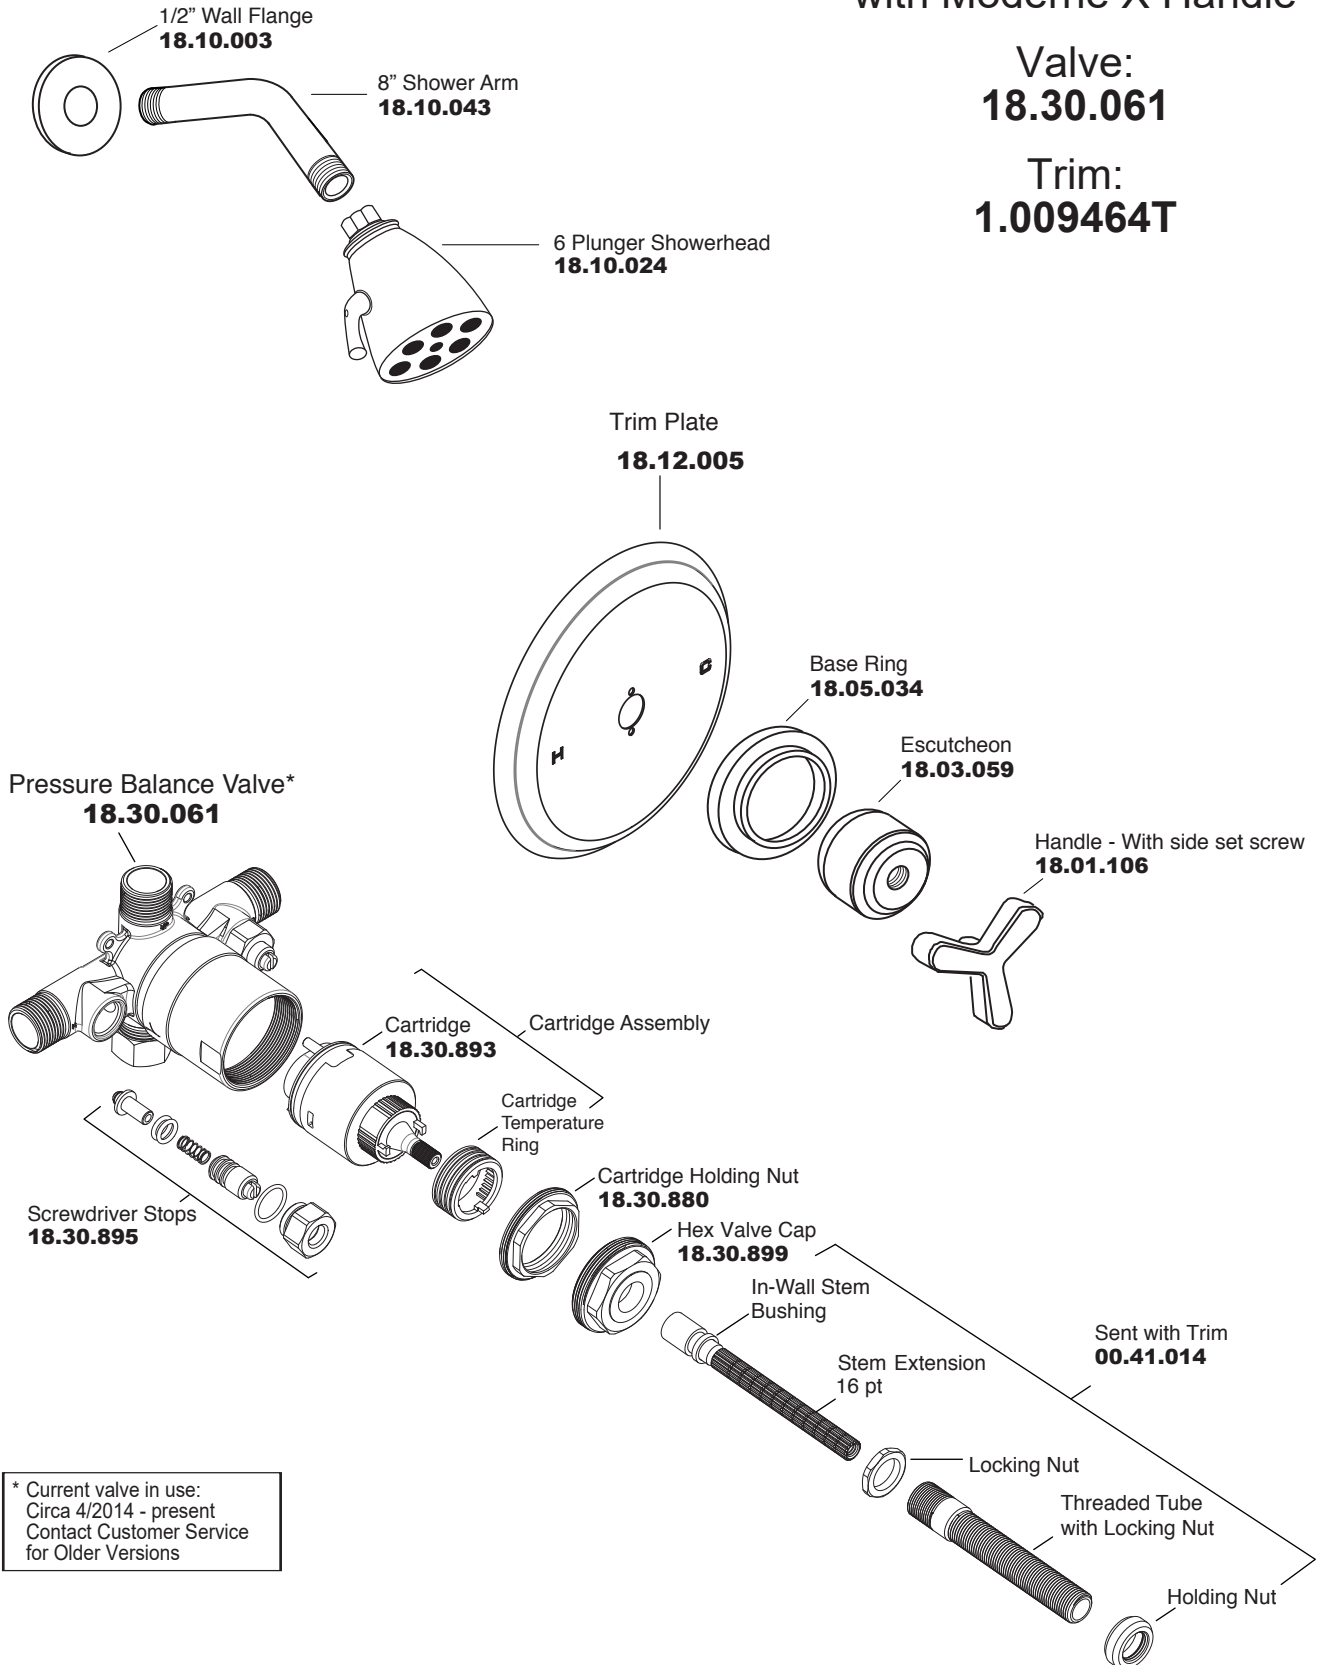

PARTS LIST

Pressure Balance Shower Set with Moderne X Handle

Valve:
18.30.061

Trim:
1.009464T

* Current valve in use:
Circa 4/2014 - present
Contact Customer Service
for Older Versions