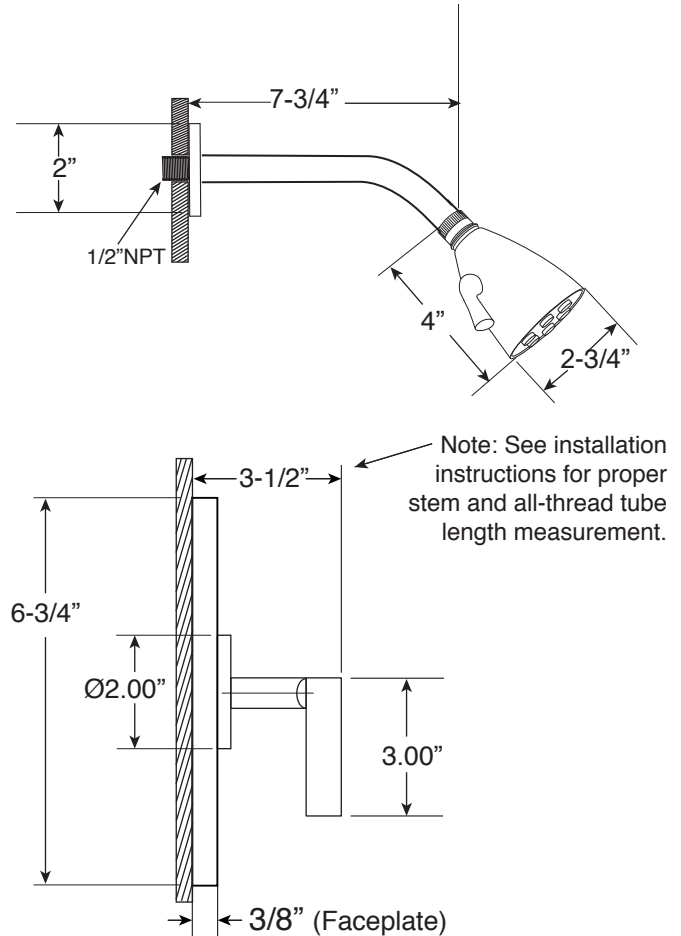

FEATURES:

- Forged brass construction
- Valve cartridge 18.30.893
- Adjustable hot limit safety stop
- Reversible cartridge
- 5.6 GPM @ 45 PSI
- Includes 1.8 GPM Showerhead (18.10.024), arm, and flange

Series 2300
Pressure Balance Shower Set

1.009564
(1.009564T - Trim Only)

Stixx Handle

Euro Style 20 pt.

FRONT VIEW

**Note: Stem and all-thread tube will be sent with handle trim.*

SIDE VIEW

* Current valve in use:
Circa 4/2014 - present
Contact Customer Service
for Older Versions

** For additional information on
cartridges or extension kits,
see 'Rough Valving' section
in current catalog.

Note: Measurements are subject to change. No responsibility is assumed for use of superseded or voided pages.