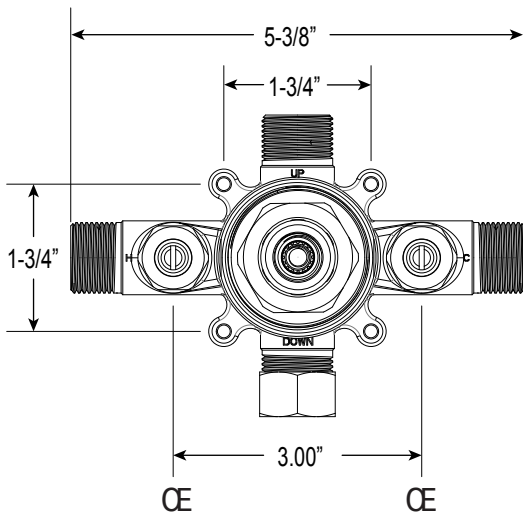

FEATURES:

- Forged brass construction
- Valve cartridge 18.30.893
- Adjustable hot limit safety stop
- Reversible cartridge
- 5.6 GPM @ 45 PSI
- Includes 1.8 GPM Showerhead (18.10.024), arm, and flange

Series 2300
Pressure Balance Shower Set

1.009564
(1.009564T - Trim Only)

Stixx Handle

Euro Style 20 pt.

FRONT VIEW

**Note: Stem and all-thread tube will be sent with handle trim.*

SIDE VIEW

* Current valve in use:
Circa 4/2014 - present
Contact Customer Service
for Older Versions