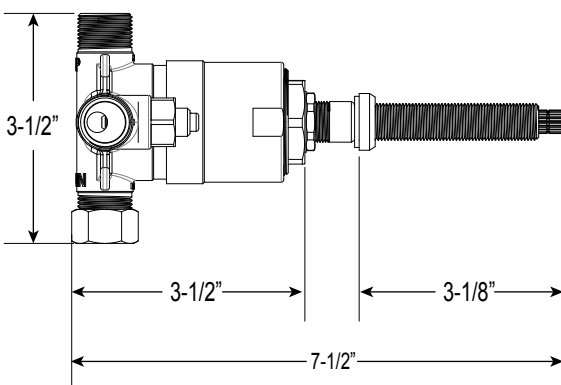

FEATURES:

- Forged brass construction
- Valve cartridge 18.30.893
- Adjustable hot limit safety stop
- Reversible cartridge
- 5.6 GPM @ 45 PSI
- Includes 1.8 GPM Showerhead (18.10.024), arm, and flange

Series 2300
Pressure Balance Shower Set

1.009564
(1.009564T - Trim Only)

Stixx Handle

Euro Style 20 pt.

FRONT VIEW

**Note: Stem and all-thread tube will be sent with handle trim.*

SIDE VIEW

* Current valve in use:
Circa 4/2014 - present
Contact Customer Service
for Older Versions