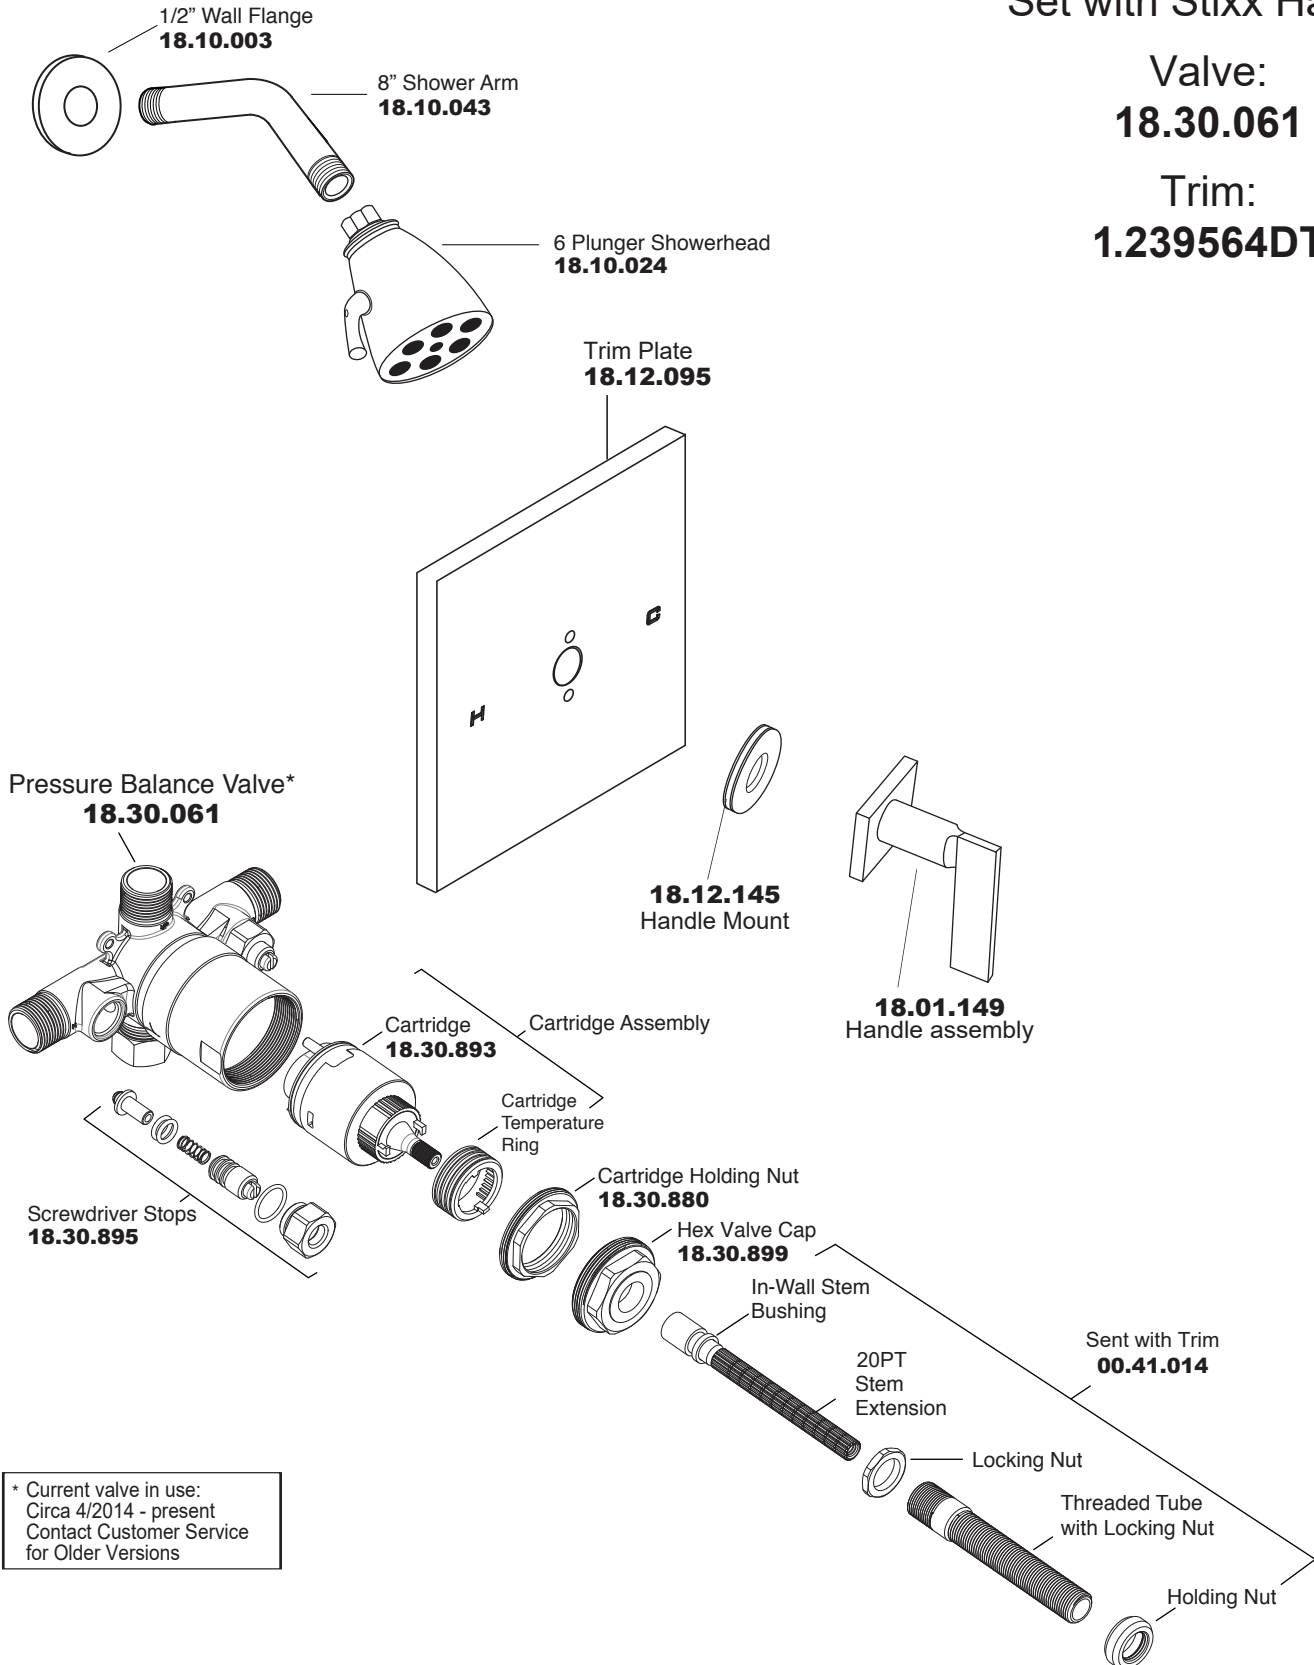

Pressure Balance Shower Set with Stixx Handle

Valve:
18.30.061

Trim:
1.239564DT

* Current valve in use:
Circa 4/2014 - present
Contact Customer Service
for Older Versions