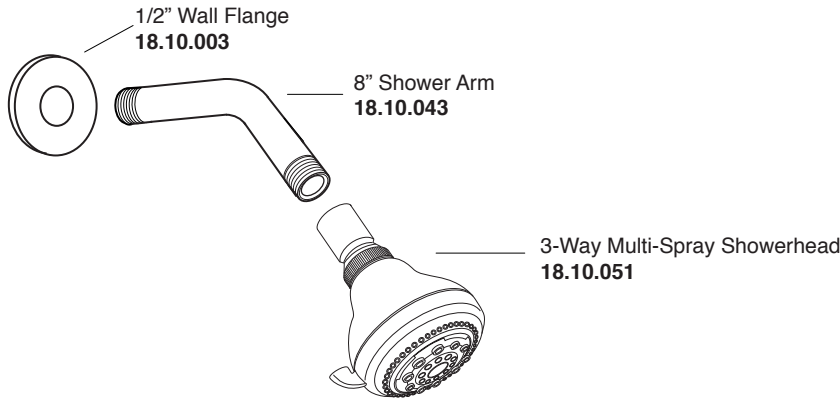

Pressure Balance Tub & Shower Set

1.157868

Sussex Handle

16pt.

* Current valve in use:
Circa 4/2014 - present
Contact Customer Service
for Older Versions

** For additional information on
cartridges or extension kits,
see 'Rough Valving' section
in current catalog.

Pressure Balance Tub &
Shower Valve*
18.30.062

Note: Measurements are subject to cancellation. No responsibility is assumed for use of superseded or voided pages.