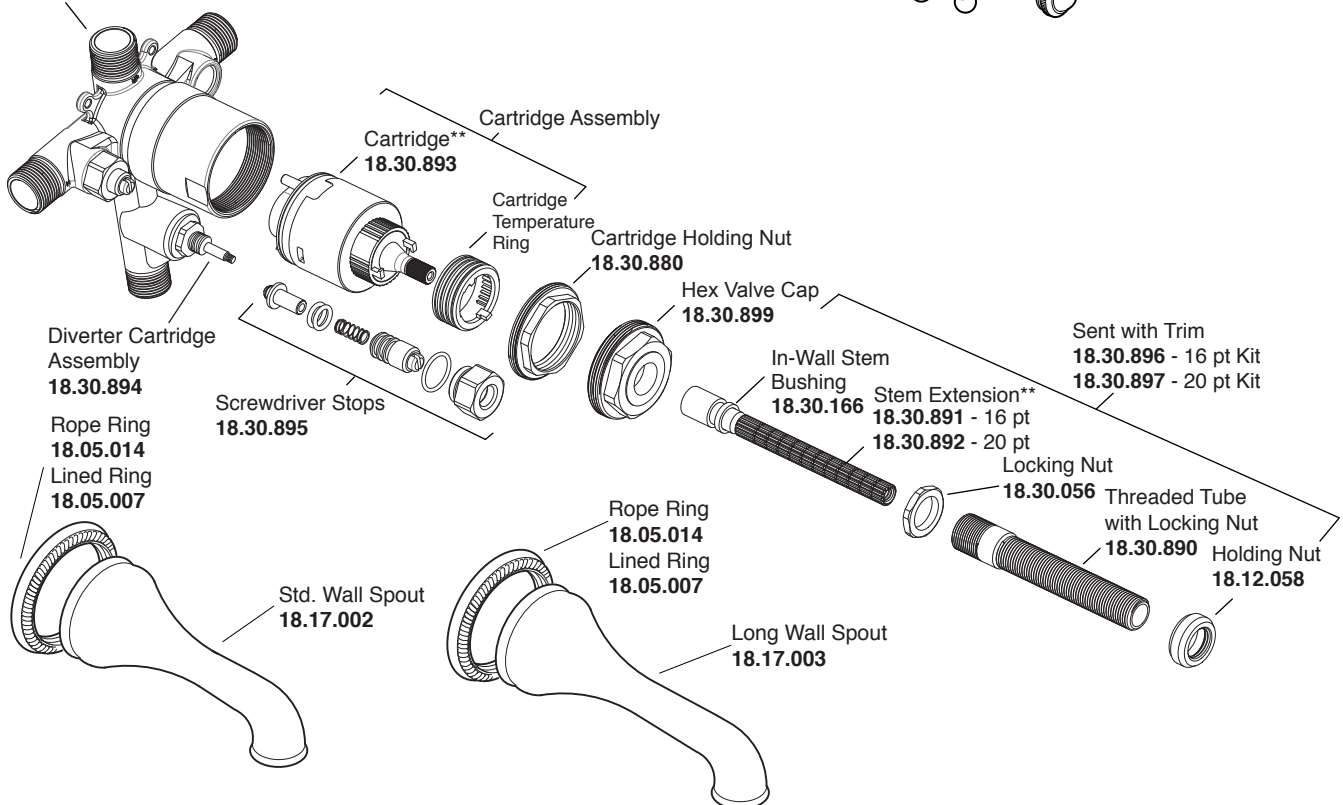

Pressure Balance Tub & Shower Set

1.157868

Sussex Handle

16pt.

* Current valve in use:
Circa 4/2014 - present
Contact Customer Service
for Older Versions

** For additional information on
cartridges or extension kits,
see 'Rough Valving' section
in current catalog.

Pressure Balance Tub &
Shower Valve*
18.30.062

Note: Measurements are subject to cancellation. No responsibility is assumed for use of superseded or voided pages.