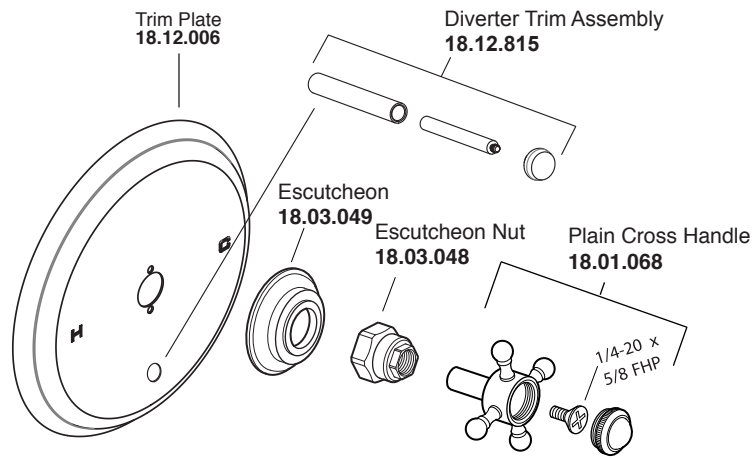

Pressure Balance Tub & Shower Set

1.157868

Sussex Handle

16pt.

* Current valve in use:
Circa 4/2014 - present
Contact Customer Service
for Older Versions

** For additional information on
cartridges or extension kits,
see 'Rough Valving' section
in current catalog.

Pressure Balance Tub &
Shower Valve*
18.30.062

Note: Measurements are subject to cancellation. No responsibility is assumed for use of superseded or voided pages.