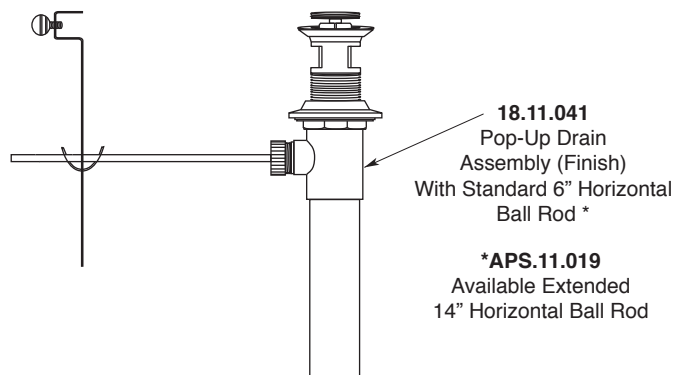

Series 1700

Prana

Widespread Lavatory Set

1.179208

American Faucet & Coatings Corporation.

Tel: 760-598-5895, Toll Free Fax 800-621-8383, customerservice@sigmafaucet.com