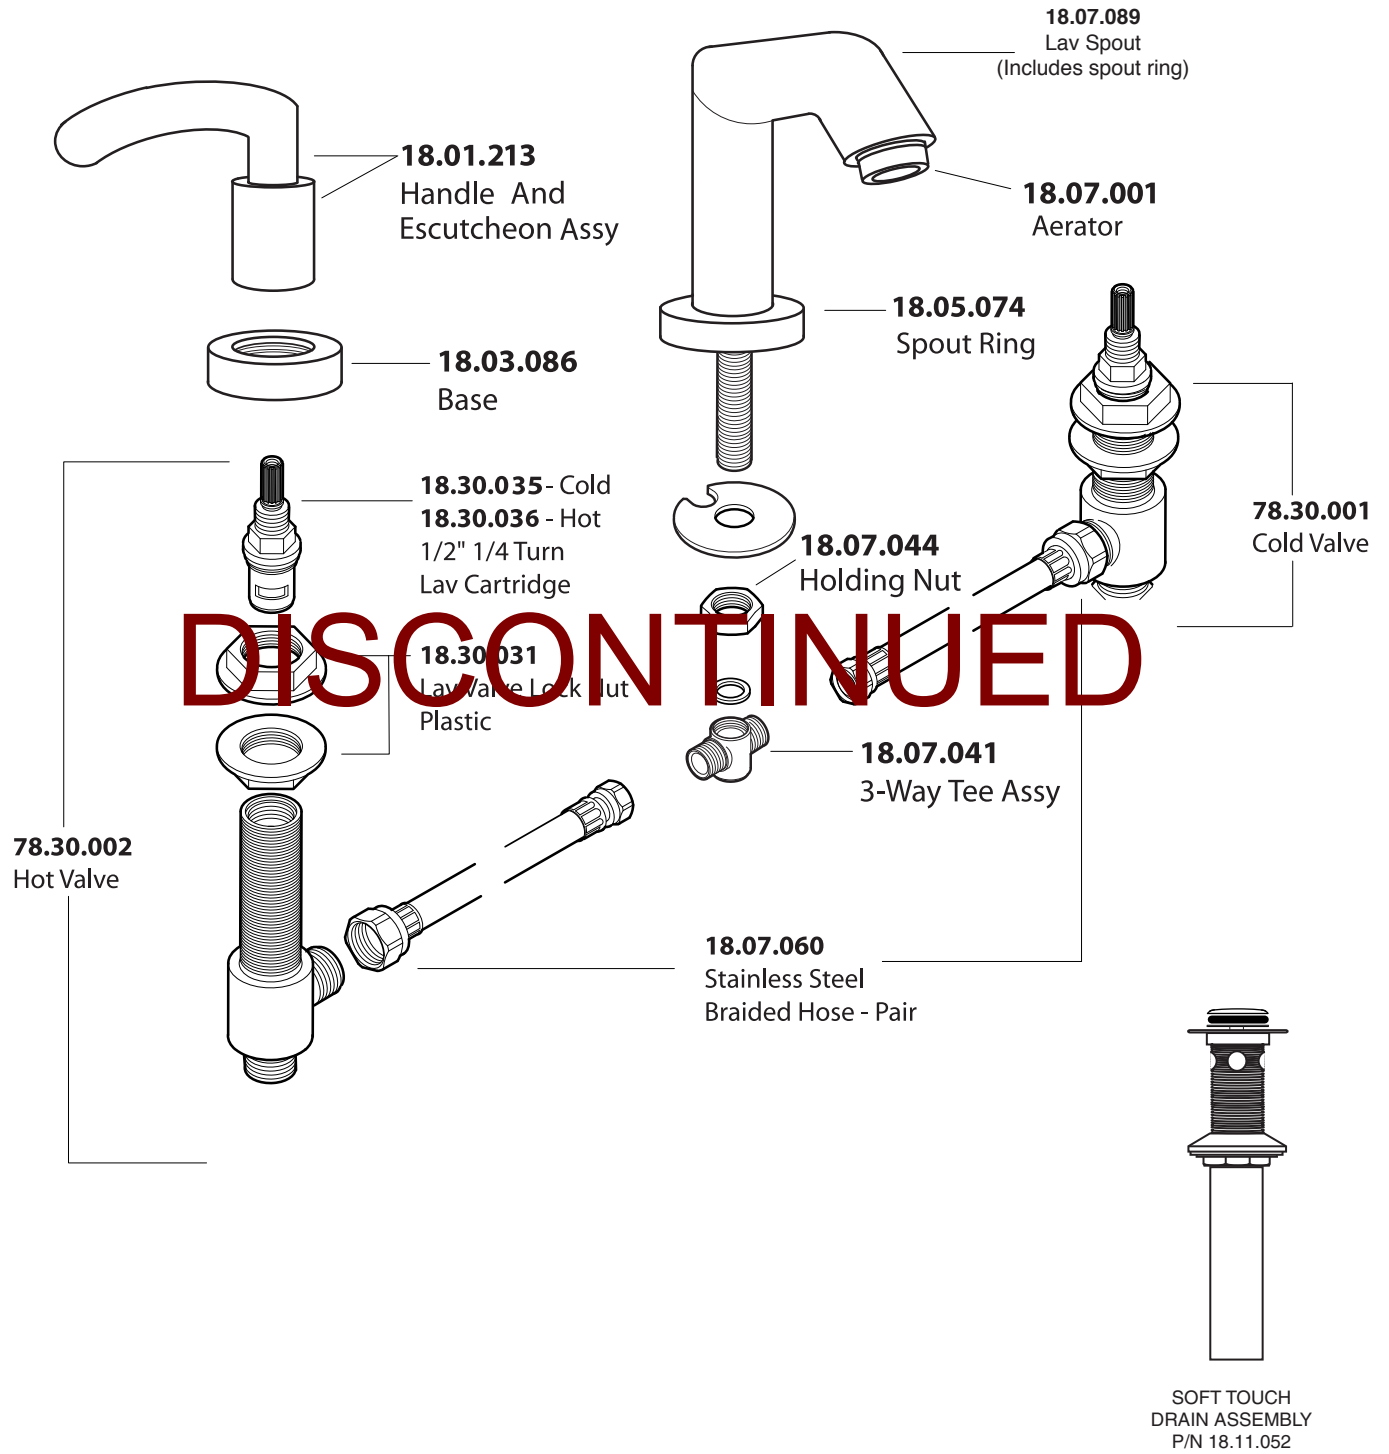

1700 Series Widespread
Lavatory Set with Prana Handles

1.179208

American Faucet & Coatings Corporation.