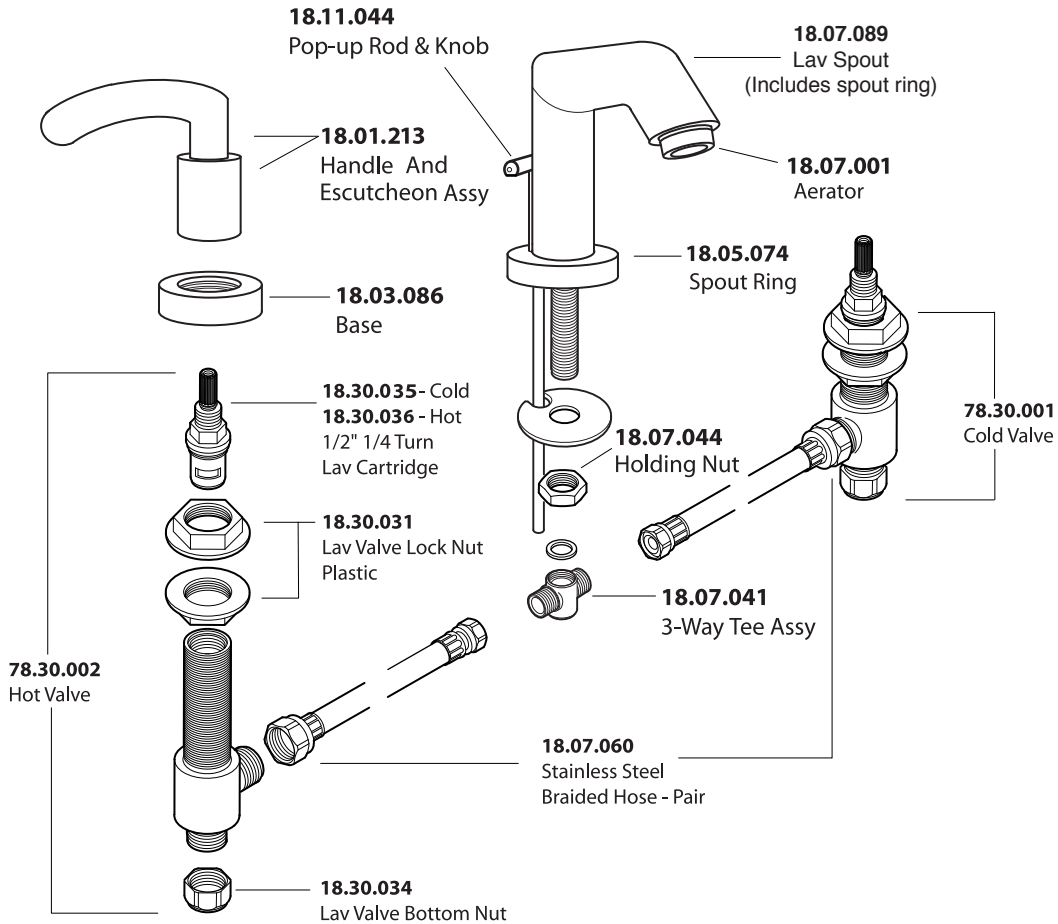

Series 1700

Prana

Widespread Lavatory Set

1.179208

American Faucet & Coatings Corporation.

Tel: 760-598-5895, Toll Free Fax 800-621-8383, customerservice@sigmafaucet.com