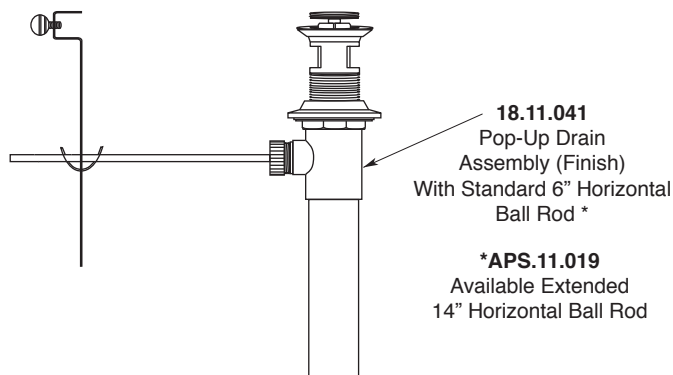

Series 1800

Waldorf
(Ceramic Lever)

Widespread Lavatory Set

1.187608

American Faucet & Coatings Corporation.

Tel: 760-598-5895, Toll Free Fax 800-621-8383, customerservice@sigmafaucet.com