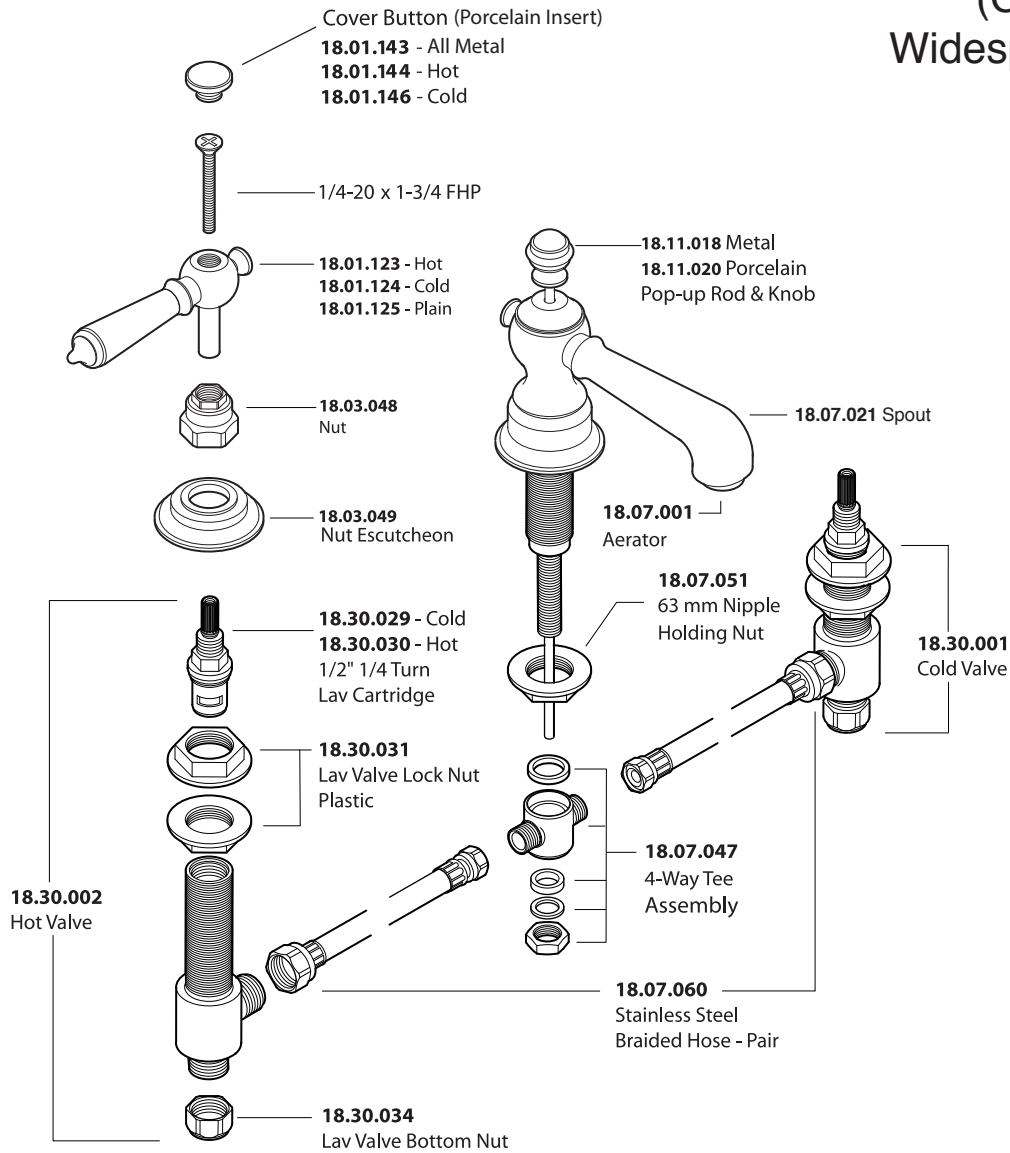

Series 1800

Waldorf
(Ceramic Lever)

Widespread Lavatory Set

1.187608

American Faucet & Coatings Corporation.

Tel: 760-598-5895, Toll Free Fax 800-621-8383, customerservice@sigmafaucet.com