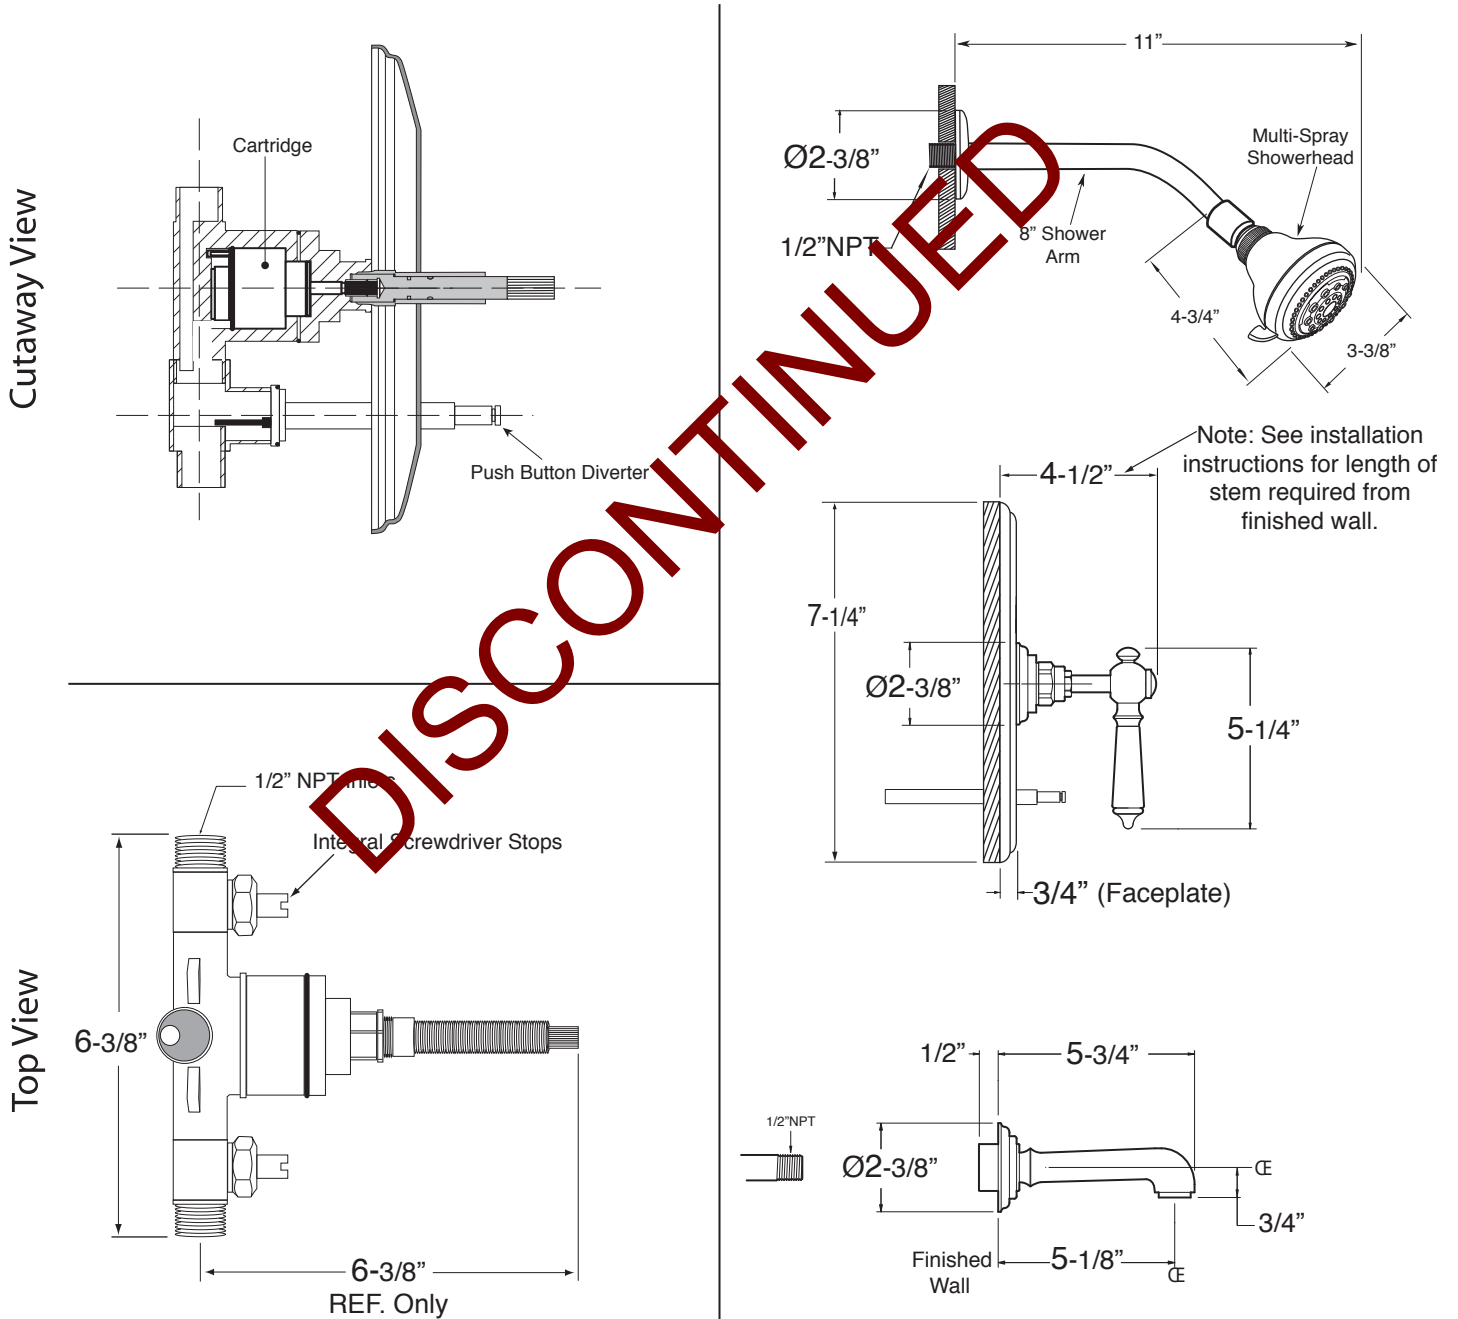

Series 1800

Pressure Balance Tub & Shower

1.187668

Waldorf Handle

(Ceramic Lever)

(1.187668T - Trim Only)

Features:

- Forged brass construction
- Ceramic disk valve cartridge 18.30.865
- Adjustable hot limit safety stop
- Reversible cartridge
- 5.6 GPM @ 45 PSI

Note: Measurements are subject to change or cancellation. No responsibility is assumed for use of superseded or voided pages.