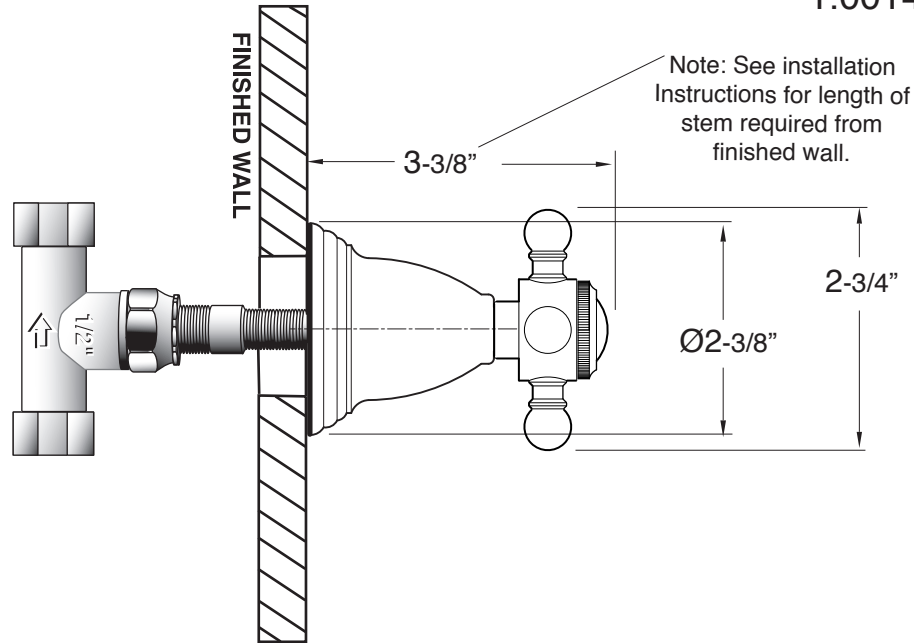

## SPECIFICATIONS

### Trim for Wall Valve

Trim Only  
**Alexandria**  
1.001487T

#### Trim used with the following Valves:

- 18.30.020 - 1/2" Volume Control - 16 pt.....Replacement cartridge: 18.30.036
- 18.30.023 - 3/4" Volume Control - 16 pt.....Replacement cartridge: 18.30.011
- 18.30.255 - 3 port In-wall Diverter - 16 pt.....Replacement cartridge: 18.30.259
- 18.30.253 - 4 port In-wall Diverter - 16 pt.....Replacement cartridge: 18.30.257
  
- 78.30.020 - 1/2" Volume Control - 20 pt.....Replacement cartridge: 18.30.036
- 78.30.023 - 1/2" Volume Control - 20 pt.....Replacement cartridge: 18.30.011
- 78.30.255 - 3 port In-wall Diverter - 20 pt.....Replacement cartridge: 18.30.259
- 78.30.253 - 4 port In-wall Diverter - 20 pt.....Replacement cartridge: 18.30.257