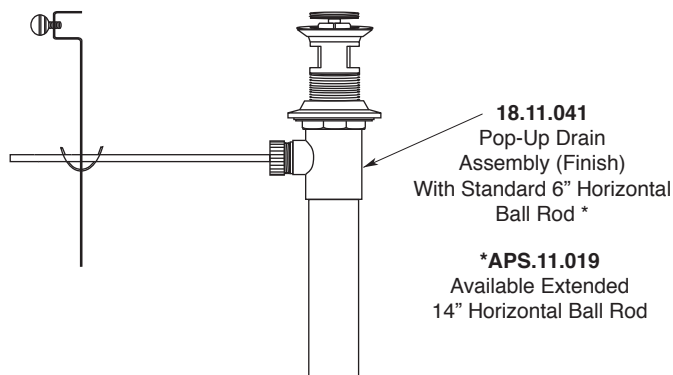

Series 200
Alexandria
Widespread Lavatory Set
1.201408

American Faucet & Coatings Corporation.

Tel: 760-598-5895, Toll Free Fax 800-621-8383, customerservice@sigmafaucet.com