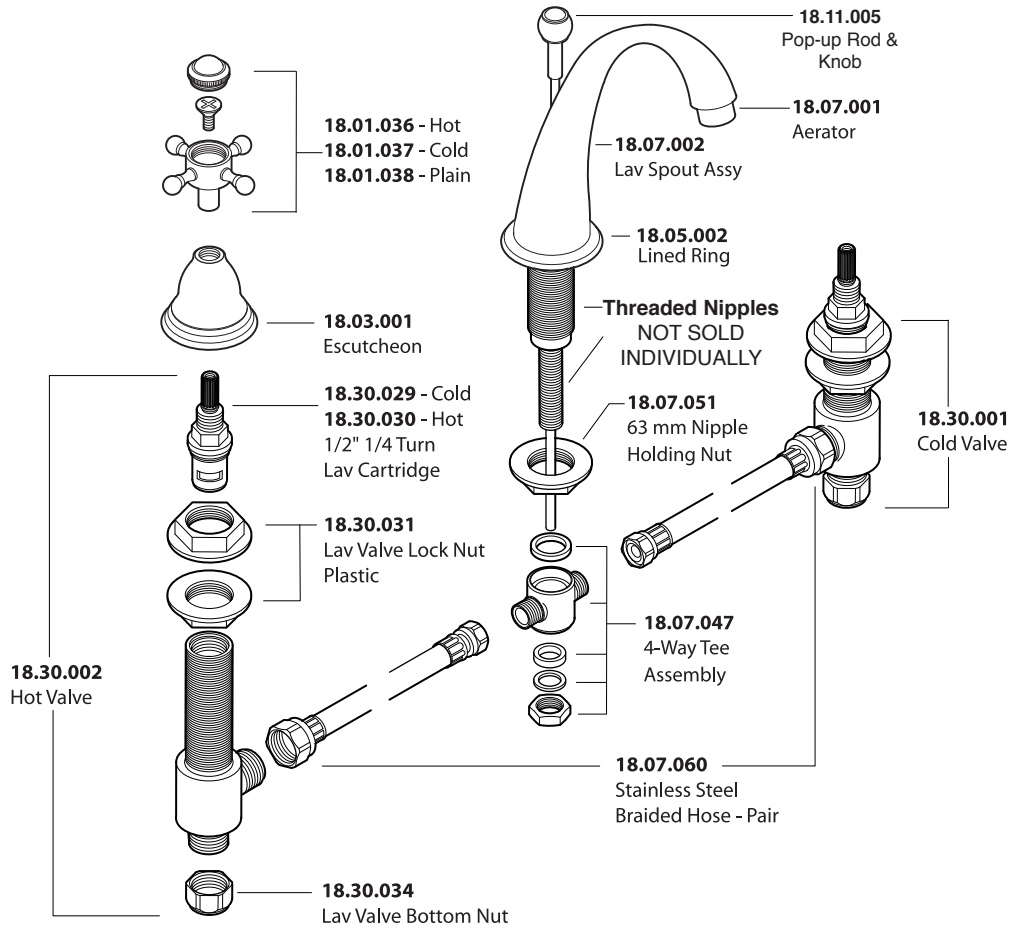

Series 200
Alexandria
Widespread Lavatory Set
1.201408

American Faucet & Coatings Corporation.

Tel: 760-598-5895, Toll Free Fax 800-621-8383, customerservice@sigmafaucet.com