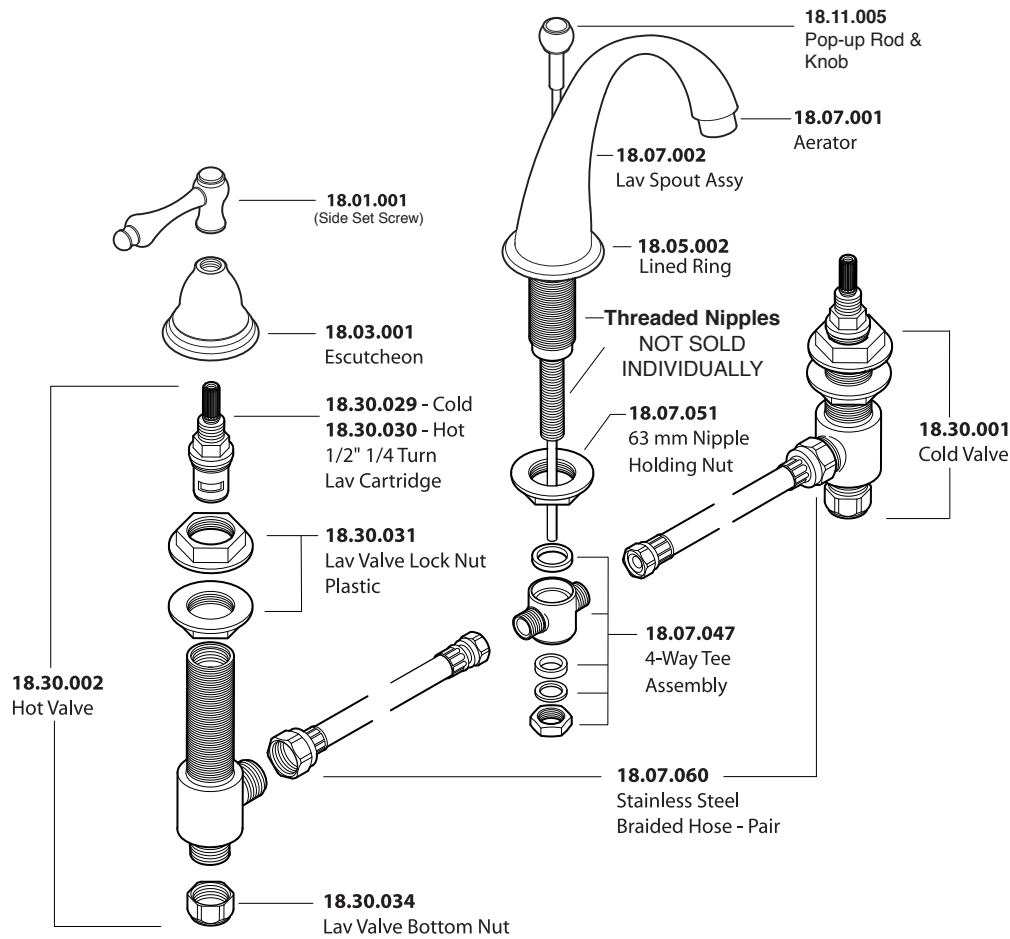

Series 200
Montreal
Widespread Lavatory Set
1.201708

American Faucet & Coatings Corporation.

Tel: 760-598-5895, Toll Free Fax 800-621-8383, customerservice@sigmafaucet.com