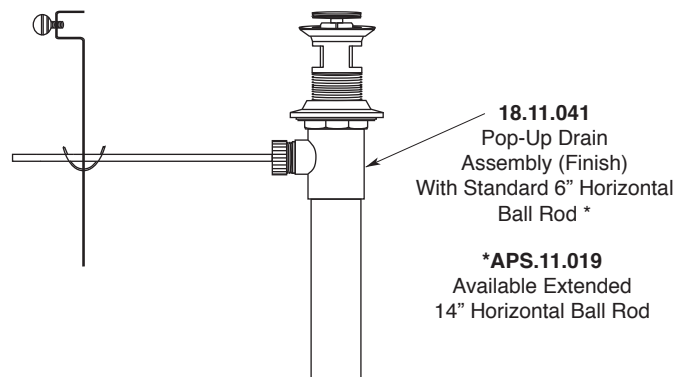

Series 200
Montreal
Widespread Lavatory Set
1.201708

American Faucet & Coatings Corporation.

Tel: 760-598-5895, Toll Free Fax 800-621-8383, customerservice@sigmafaucet.com