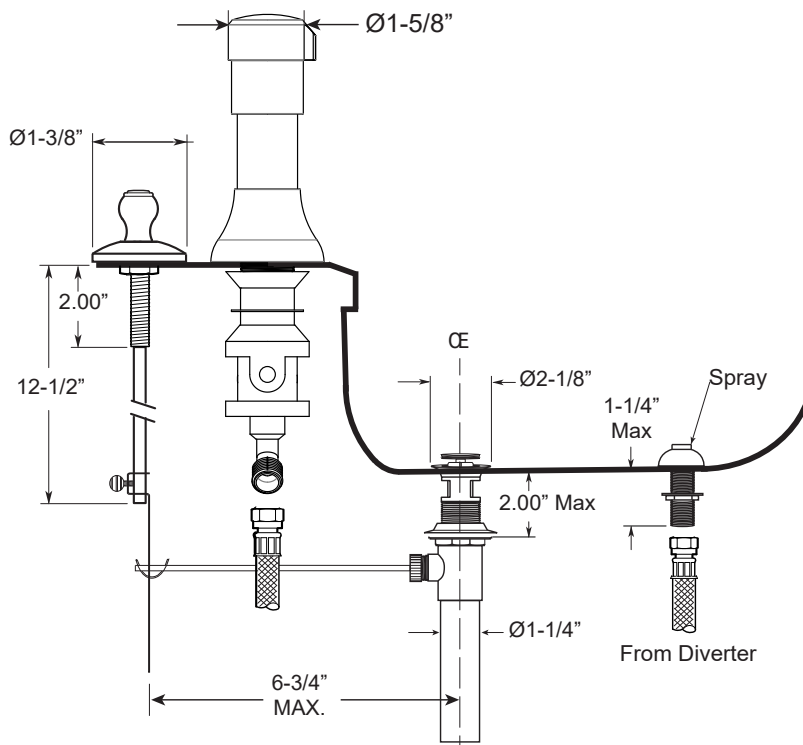

FEATURES:

- All brass construction.
- Hot & Cold valves and integral Vacuum Breaker/Diverter require 1-1/4" (max.) holes.
- Includes pop-up drain assembly with overflow. Longer ball rod available on request. P/N: APS.11.019
- Diverter controls water flow between douche spray & flushing rim.
- 1/4-turn ceramic disc valve cartridges for handles.
- Available in all finishes. Warranty varies according to finish selection.

**Bidet Set with
Alexandria Handles**

1.001490

Front View

Side View

Note: Measurements are subject to change. No responsibility is assumed for use of superseded or voided pages.