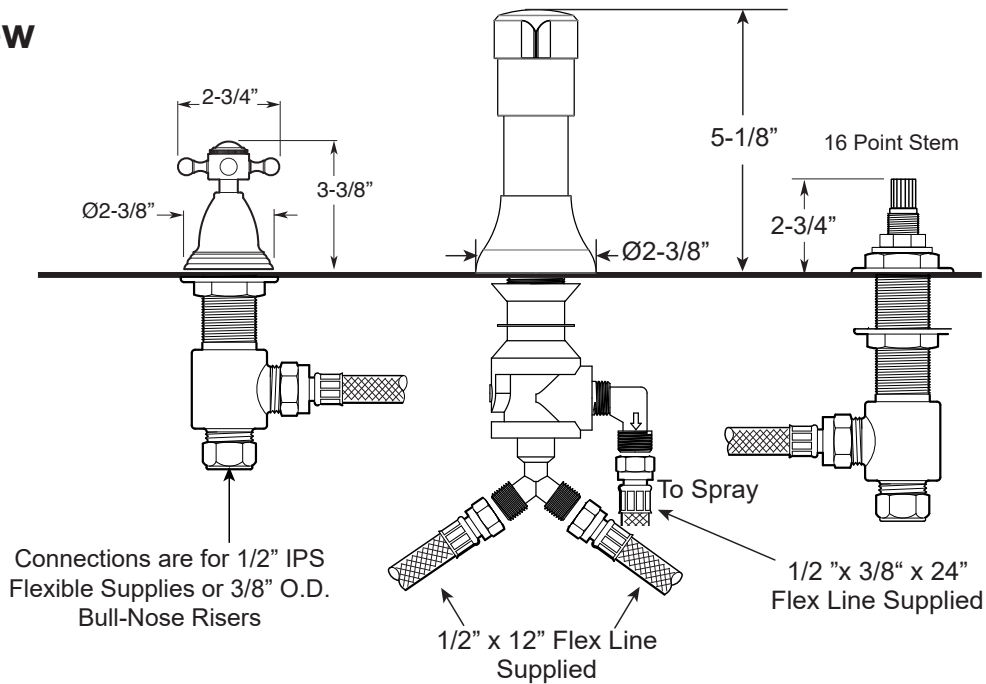

FEATURES:

- All brass construction.
- Hot & Cold valves and integral Vacuum Breaker/Diverter require 1-1/4" (max.) holes.
- Includes pop-up drain assembly with overflow. Longer ball rod available on request. P/N: APS.11.019
- Diverter controls water flow between douche spray & flushing rim.
- 1/4-turn ceramic disc valve cartridges for handles.
- Available in all finishes. Warranty varies according to finish selection.

**Bidet Set with
Alexandria Handles**

1.001490

Front View

Side View

Note: Measurements are subject to change. No responsibility is assumed for use of superseded or voided pages.