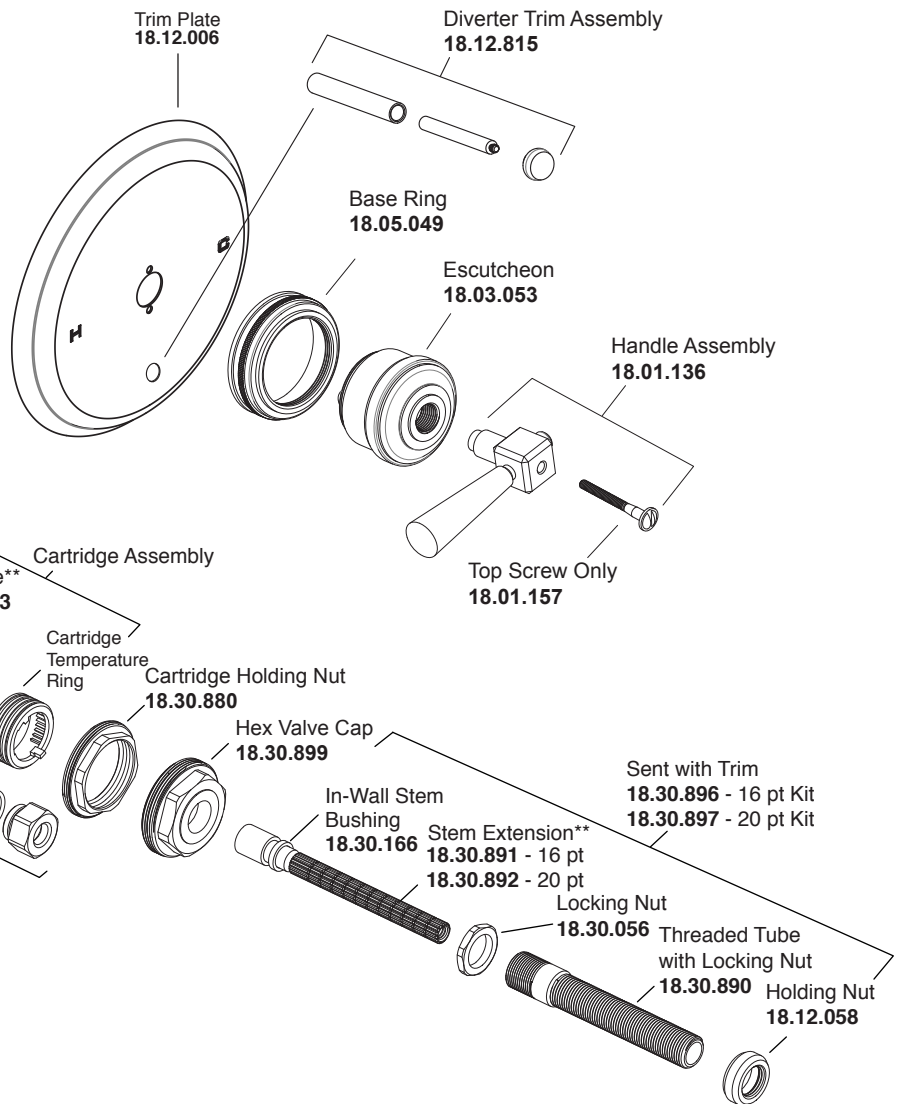

Pressure Balance Tub & Shower Set

1.255368

Regent Handle

Euro Style 20pt.

* Current valve in use:
Circa 4/2014 - present
Contact Customer Service
for Older Versions

** For additional information on
cartridges or extension kits,
see 'Rough Valving' section
in current catalog.

Pressure Balance Tub & Shower Valve*
18.30.062

Note: Measurements are subject to cancellation. No responsibility is assumed for use of superseded or voided pages.