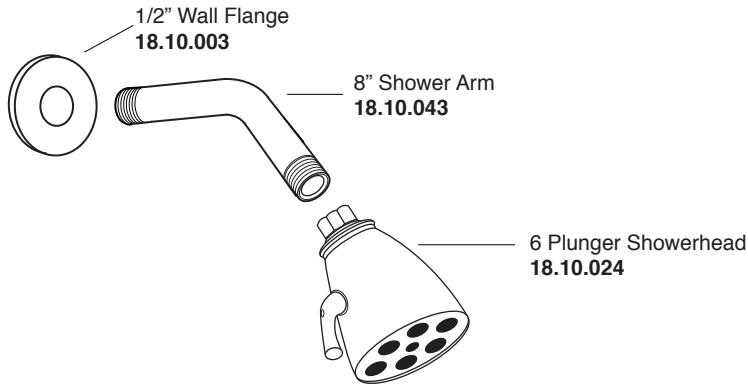

Pressure Balance Tub & Shower Set

1.255368

Regent Handle

Euro Style 20pt.

* Current valve in use:
Circa 4/2014 - present
Contact Customer Service
for Older Versions

** For additional information on
cartridges or extension kits,
see 'Rough Valving' section
in current catalog.

Pressure Balance Tub & Shower Valve*
18.30.062

Note: Measurements are subject to cancellation. No responsibility is assumed for use of superseded or voided pages.