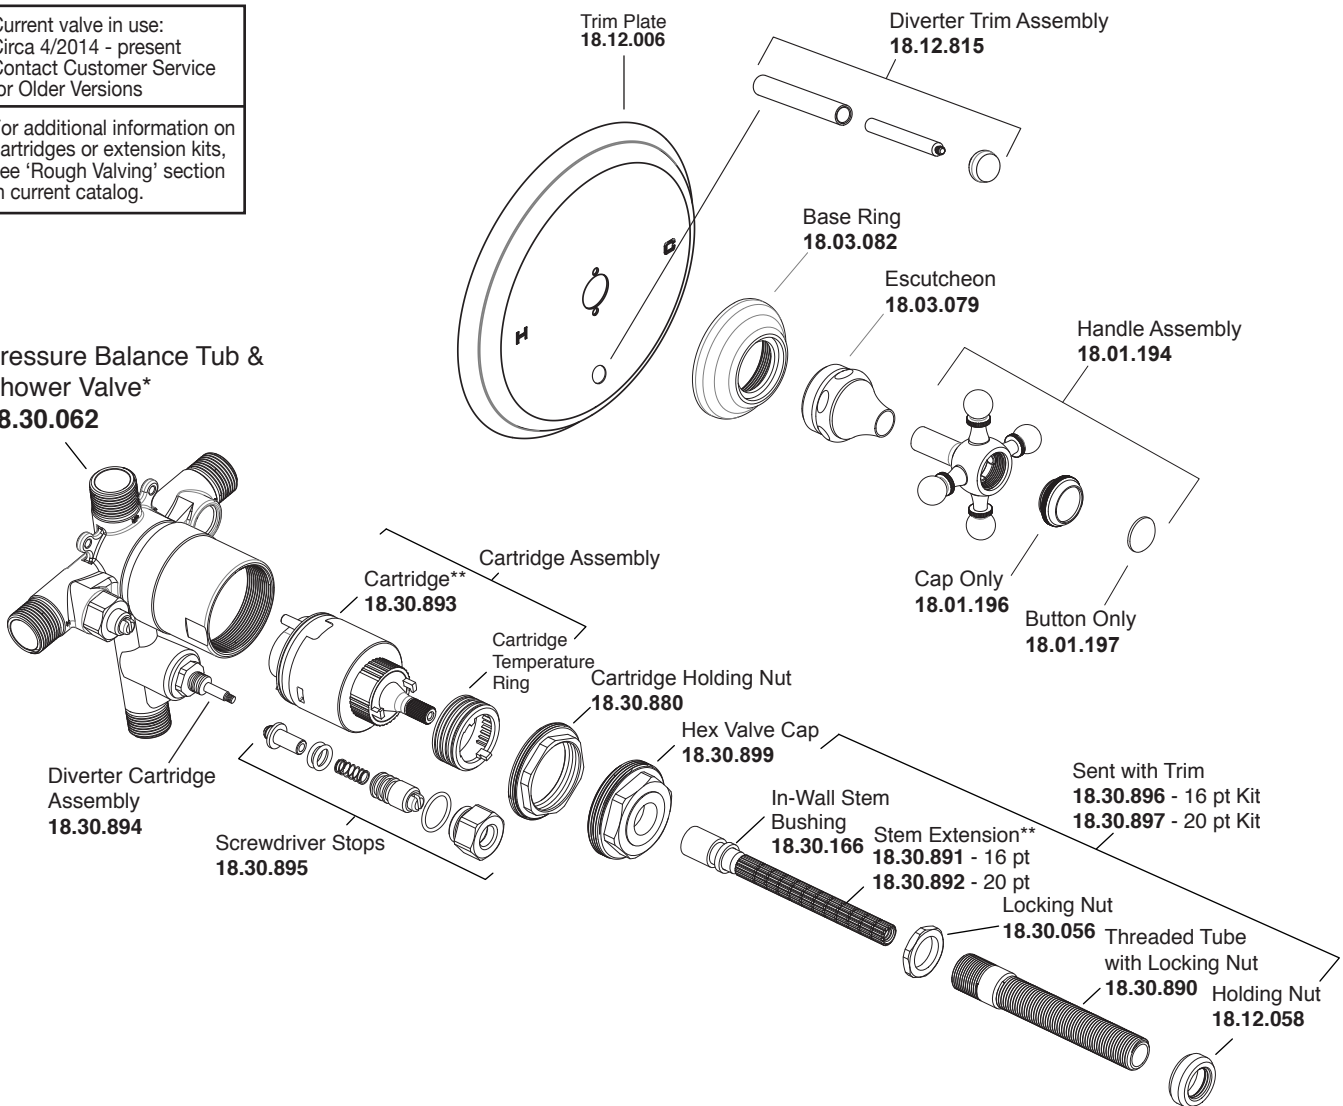

Pressure Balance Tub & Shower Set

1.276268

Tremont X Handle

Euro Style 20pt.

* Current valve in use:
Circa 4/2014 - present
Contact Customer Service
for Older Versions

** For additional information on
cartridges or extension kits,
see 'Rough Valving' section
in current catalog.

**Pressure Balance Tub &
Shower Valve***
18.30.062

Note: Measurements are subject to cancellation. No responsibility is assumed for use of superseded or voided pages.