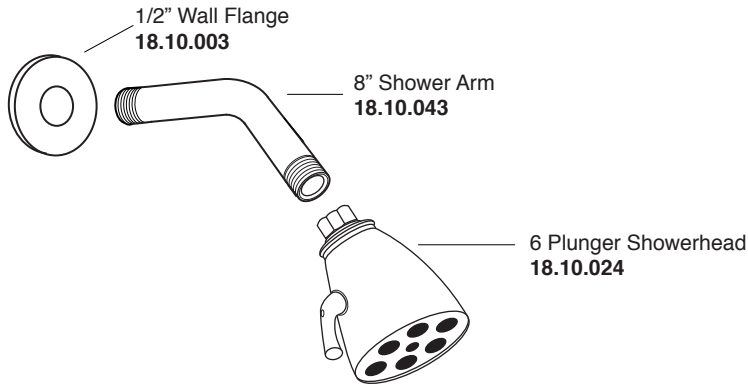

Pressure Balance Tub & Shower Set

1.276268

Tremont X Handle

Euro Style 20pt.

* Current valve in use:
Circa 4/2014 - present
Contact Customer Service
for Older Versions

** For additional information on
cartridges or extension kits,
see 'Rough Valving' section
in current catalog.

**Pressure Balance Tub &
Shower Valve***
18.30.062

Note: Measurements are subject to cancellation. No responsibility is assumed for use of superseded or voided pages.