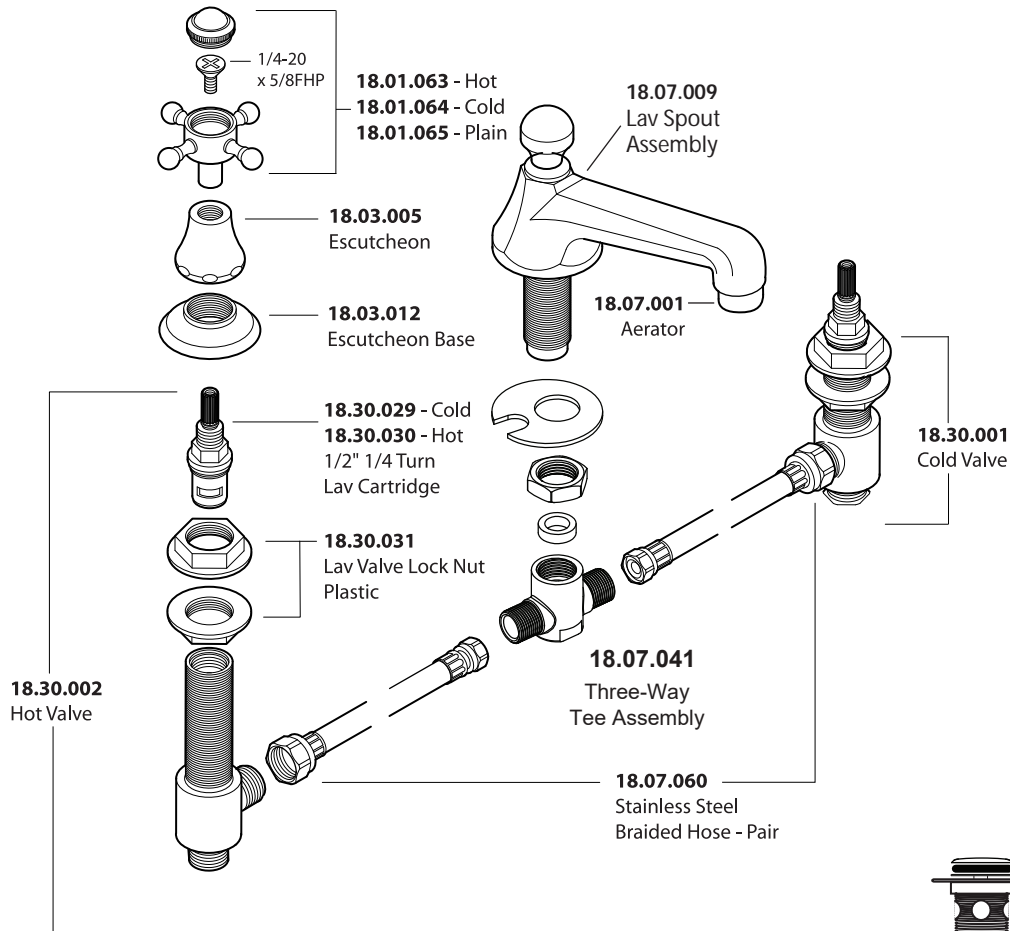

300 Series Widespread Lavatory
Set with St. Michel Handles

1.305508

SOFT-TOUCH DRAIN
ASSEMBLY WITH OVERFLOW
18.11.052