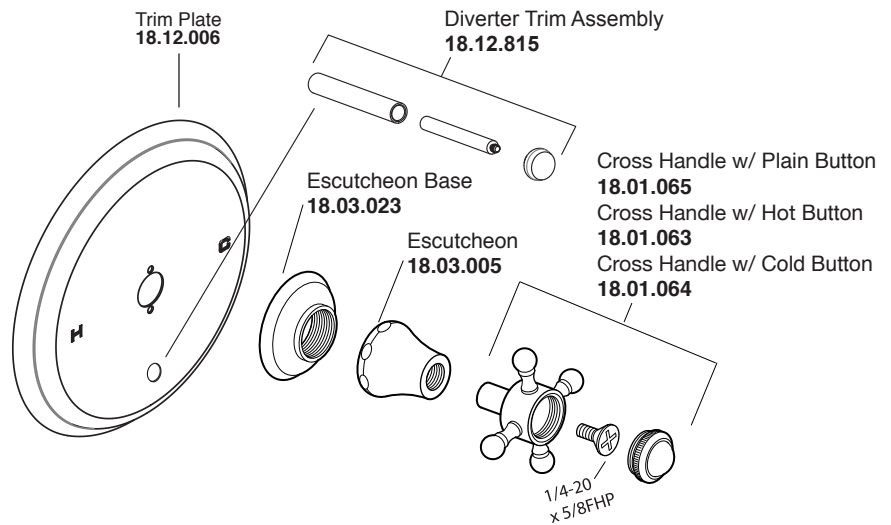

Pressure Balance Tub & Shower Set

1.305568

St. Michel Handle

16pt.

* Current valve in use:
Circa 4/2014 - present
Contact Customer Service
for Older Versions

** For additional information on
cartridges or extension kits,
see 'Rough Valving' section
in current catalog.

Pressure Balance Tub & Shower Valve*
18.30.062

Note: Measurements are subject to cancellation. No responsibility is assumed for use of superseded or voided pages.