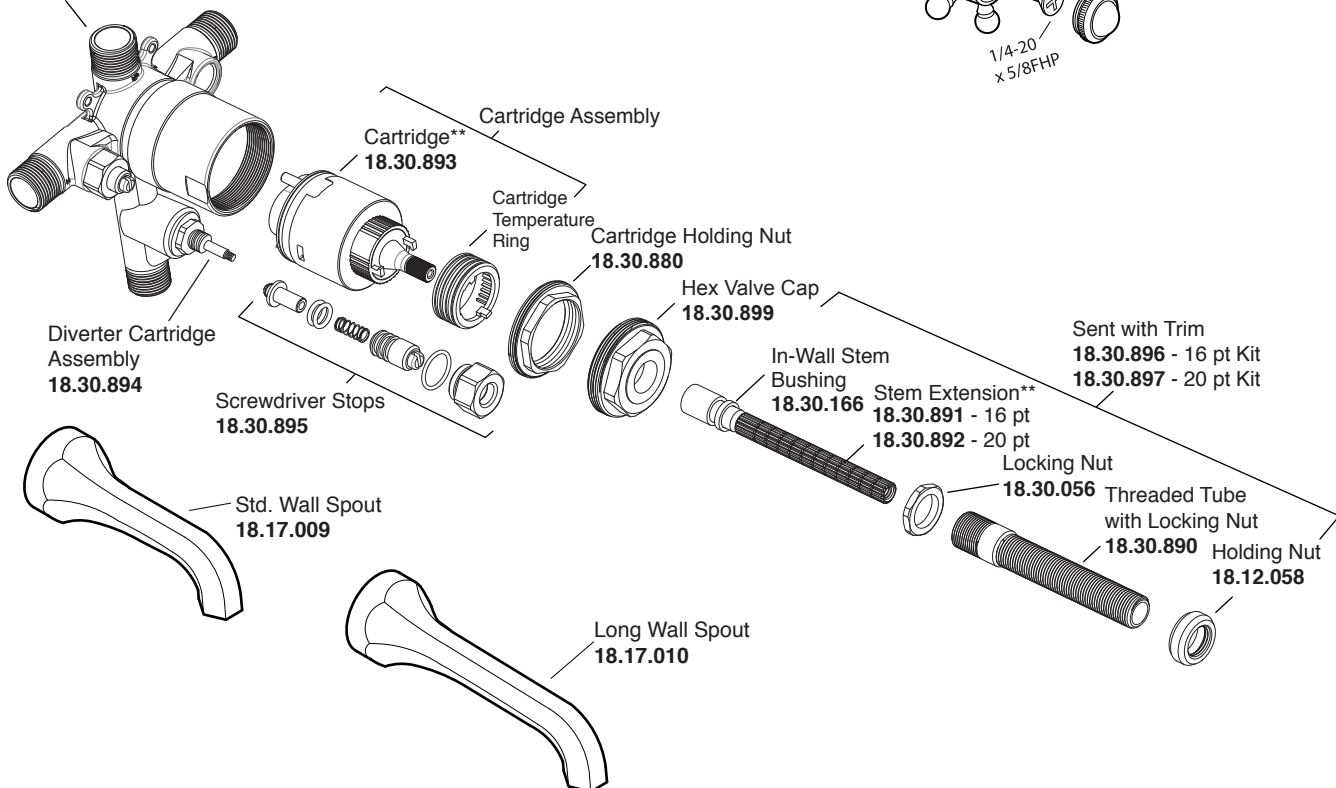

Pressure Balance Tub & Shower Set

1.305568

St. Michel Handle

16pt.

* Current valve in use:
Circa 4/2014 - present
Contact Customer Service
for Older Versions

** For additional information on
cartridges or extension kits,
see 'Rough Valving' section
in current catalog.

Pressure Balance Tub & Shower Valve*
18.30.062

Note: Measurements are subject to cancellation. No responsibility is assumed for use of superseded or voided pages.