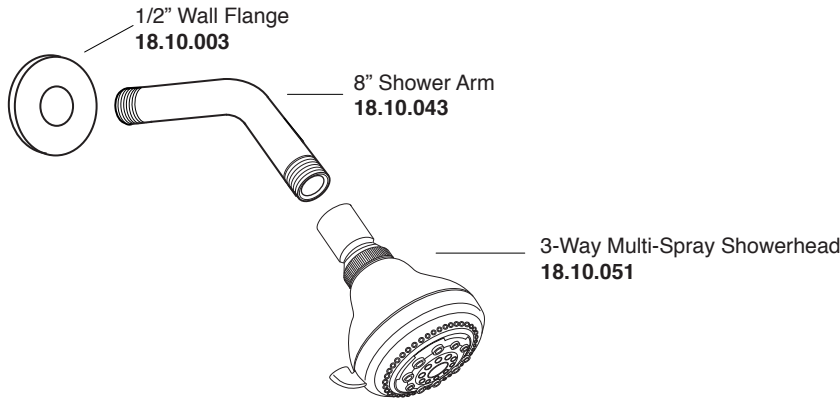

Pressure Balance Tub & Shower Set

1.305568

St. Michel Handle

16pt.

* Current valve in use:
Circa 4/2014 - present
Contact Customer Service
for Older Versions

** For additional information on
cartridges or extension kits,
see 'Rough Valving' section
in current catalog.

Pressure Balance Tub & Shower Valve*
18.30.062

Note: Measurements are subject to cancellation. No responsibility is assumed for use of superseded or voided pages.