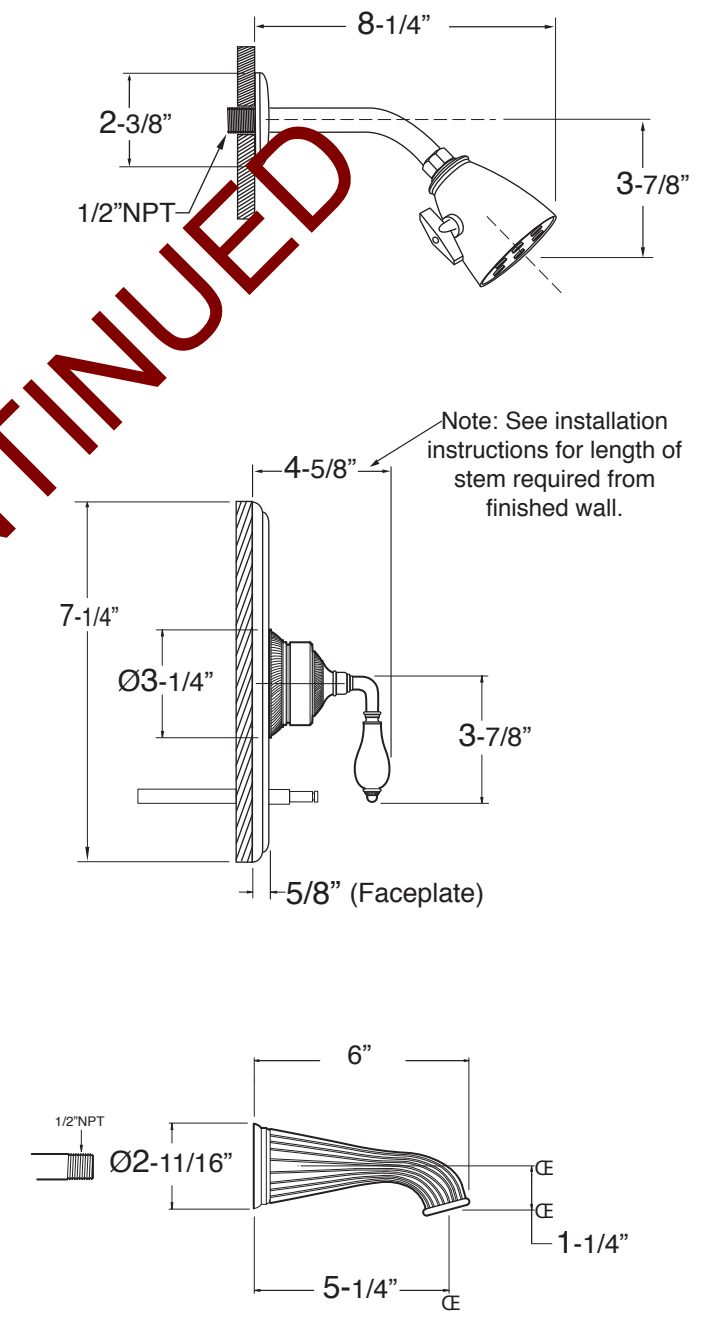

SPECIFICATIONS
Series 3200

Pressure Balance Tub & Shower

1.322568D

Venezia Handle

(1.322568DT - Trim Only)

Features:

- Forged brass construction
- Ceramic disk valve cartridge 18.30.865
- Adjustable hot limit safety stop
- Reversible cartridge
- 5.6 GPM @ 45 PSI

DISCONTINUED

Note: Measurements are subject to change or cancellation. No responsibility is assumed for use of superseded or voided pages.