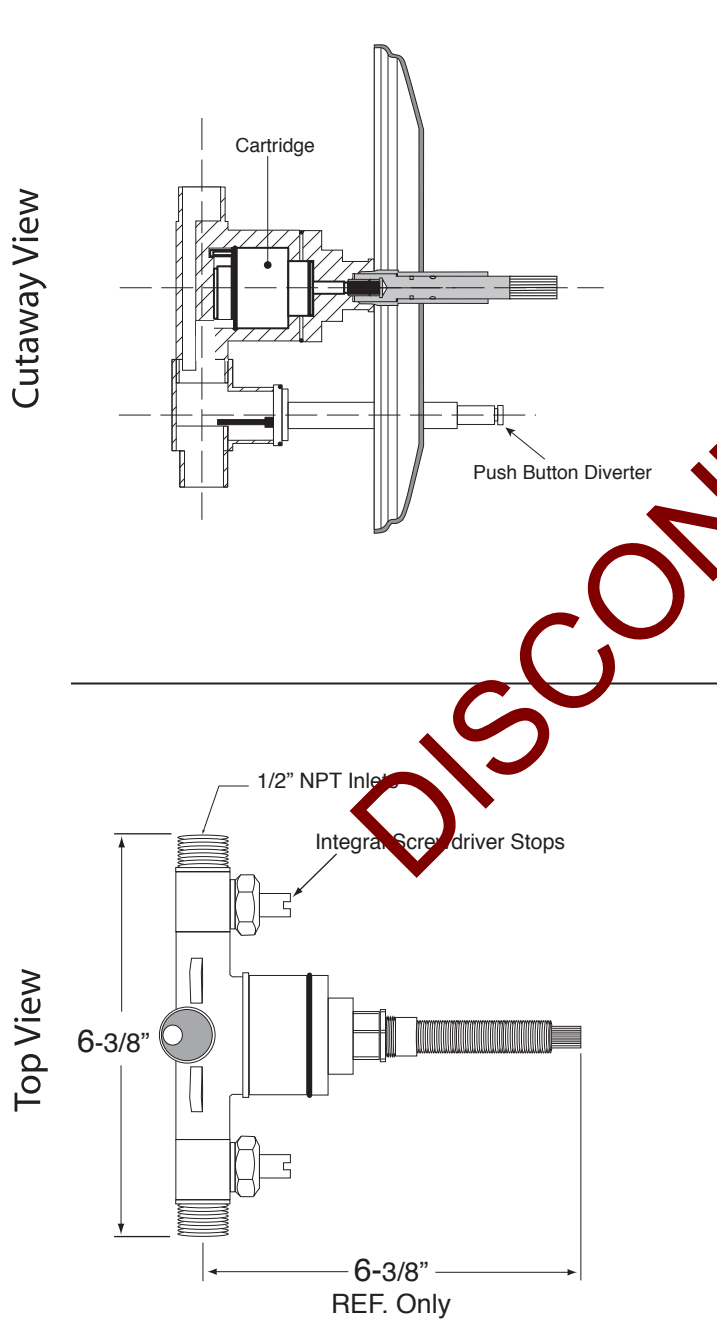

SPECIFICATIONS
Series 3200

Pressure Balance Tub & Shower

1.322568D

Venezia Handle

(1.322568DT - Trim Only)

Features:

- Forged brass construction
- Ceramic disk valve cartridge 18.30.865
- Adjustable hot limit safety stop
- Reversible cartridge
- 5.6 GPM @ 45 PSI

DISCONTINUED

Note: Measurements are subject to change or cancellation. No responsibility is assumed for use of superseded or voided pages.