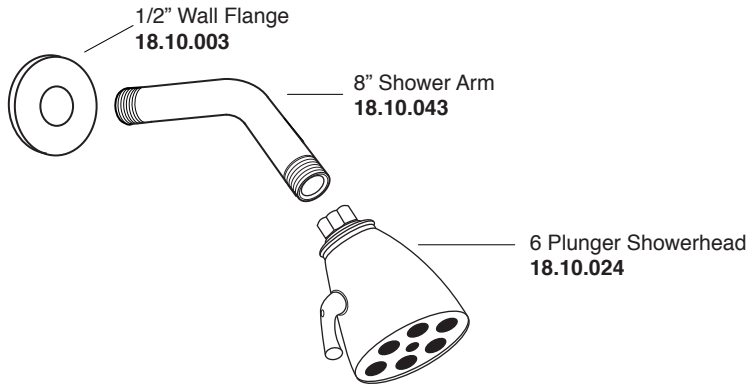

Pressure Balance Tub & Shower Set

1.324068

Madison Elite Handle

16pt.

* Current valve in use:
Circa 4/2014 - present
Contact Customer Service
for Older Versions

** For additional information on
cartridges or extension kits,
see 'Rough Valving' section
in current catalog.

Pressure Balance Tub & Shower Valve*
18.30.062

Note: Measurements are subject to cancellation. No responsibility is assumed for use of superseded or voided pages.