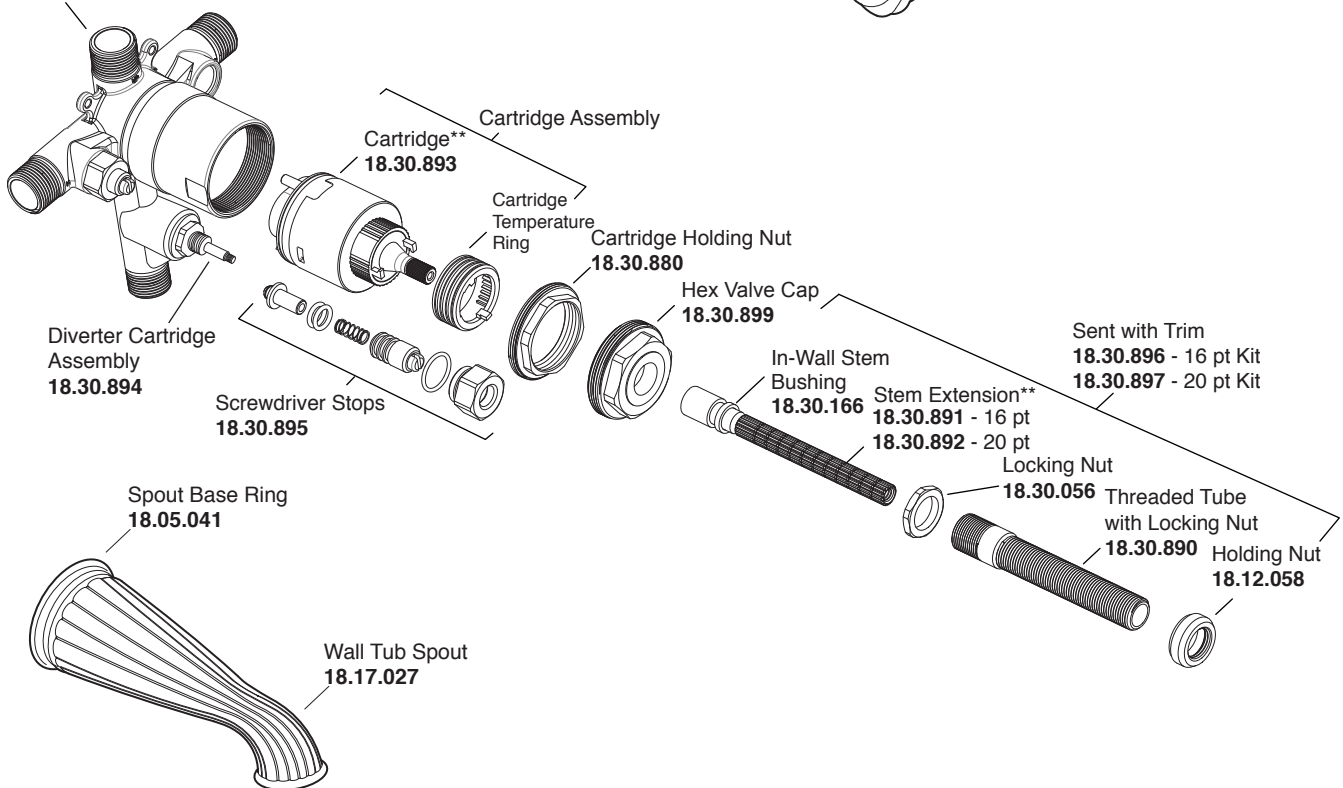

Pressure Balance Tub & Shower Set

1.324068

Madison Elite Handle

16pt.

* Current valve in use:
Circa 4/2014 - present
Contact Customer Service
for Older Versions

** For additional information on
cartridges or extension kits,
see 'Rough Valving' section
in current catalog.

Pressure Balance Tub & Shower Valve*
18.30.062

Note: Measurements are subject to cancellation. No responsibility is assumed for use of superseded or voided pages.