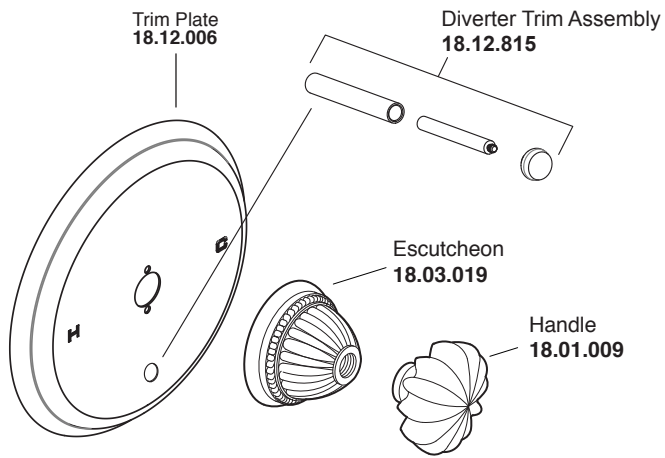

Pressure Balance Tub & Shower Set

1.324068

Madison Elite Handle

16pt.

* Current valve in use:
Circa 4/2014 - present
Contact Customer Service
for Older Versions

** For additional information on
cartridges or extension kits,
see 'Rough Valving' section
in current catalog.

Pressure Balance Tub & Shower Valve*
18.30.062

Note: Measurements are subject to cancellation. No responsibility is assumed for use of superseded or voided pages.