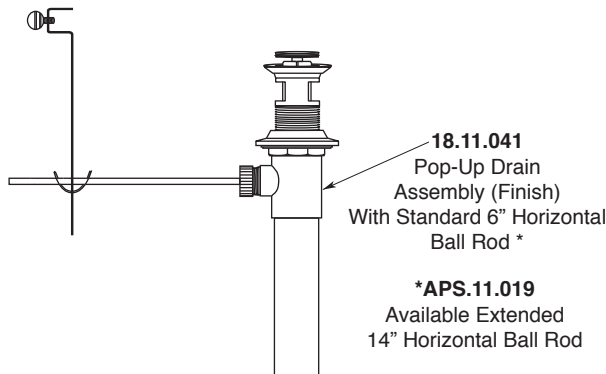

Series 3200

Georgian Widespread Lavatory Set

1.324108

American Faucet & Coatings Corporation.

Tel: 760-598-5895, Toll Free Fax 800-621-8383, customerservice@sigmafaucet.com