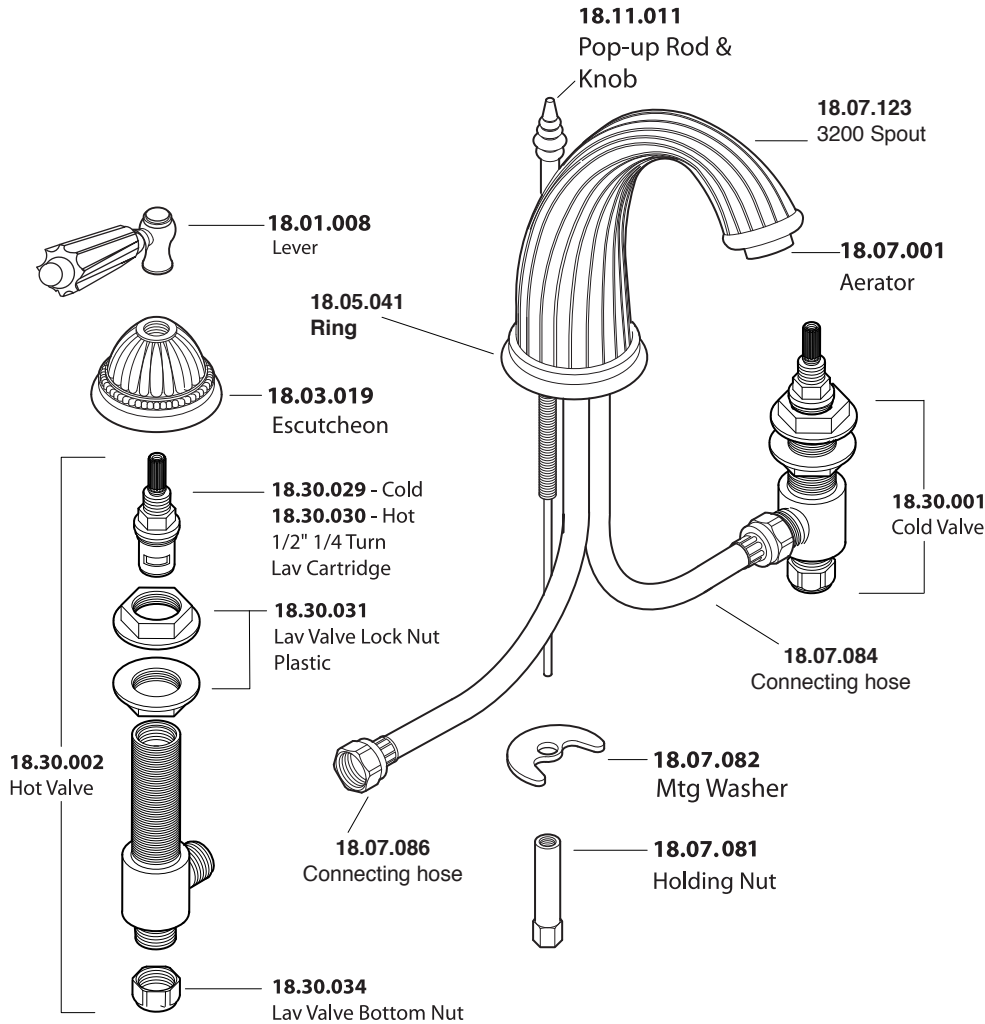

Series 3200

Georgian Widespread Lavatory Set

1.324108

American Faucet & Coatings Corporation.

Tel: 760-598-5895, Toll Free Fax 800-621-8383, customerservice@sigmafaucet.com