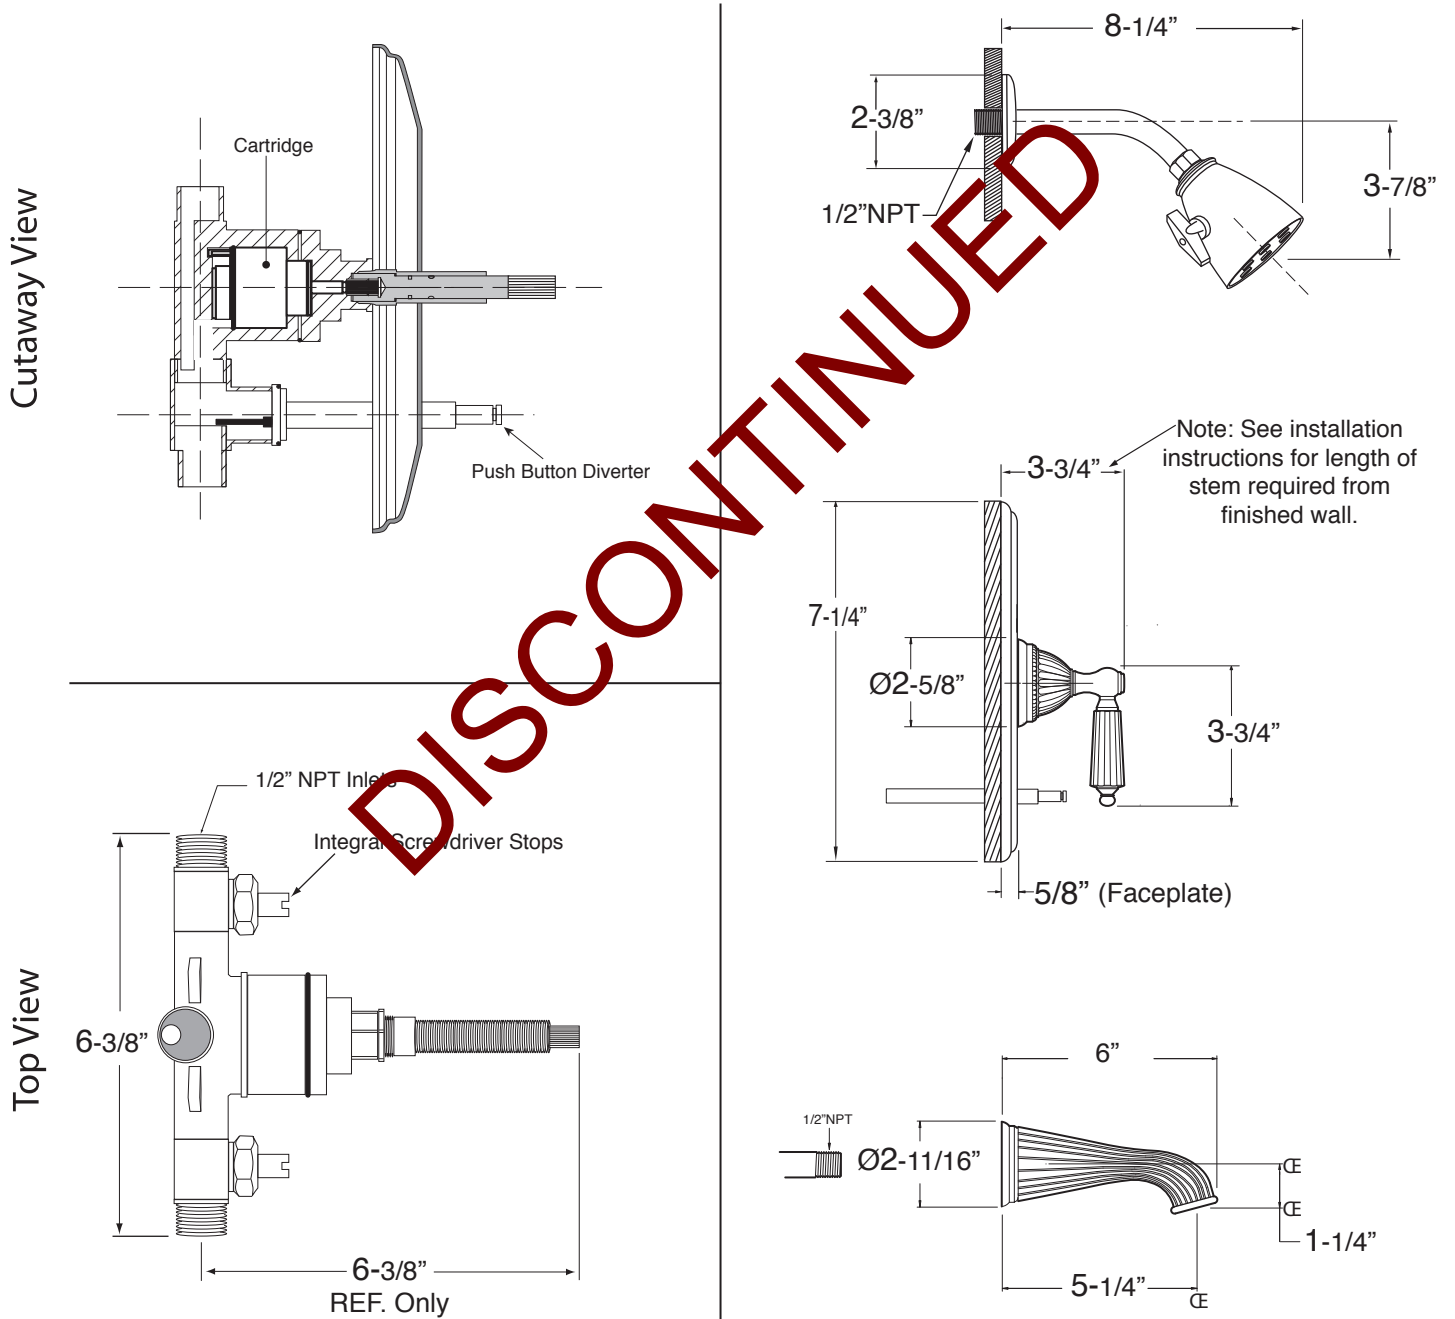

**Series 3200**

Pressure Balance Tub & Shower

1.324168D

Georgian Handle

(1.324168DT - Trim Only)

**Features:**

- Forged brass construction
- Ceramic disk valve cartridge 18.30.865
- Adjustable hot limit safety stop
- Reversible cartridge
- 5.6 GPM @ 45 PSI

Note: Measurements are subject to change or cancellation. No responsibility is assumed for use of superseded or voided pages.