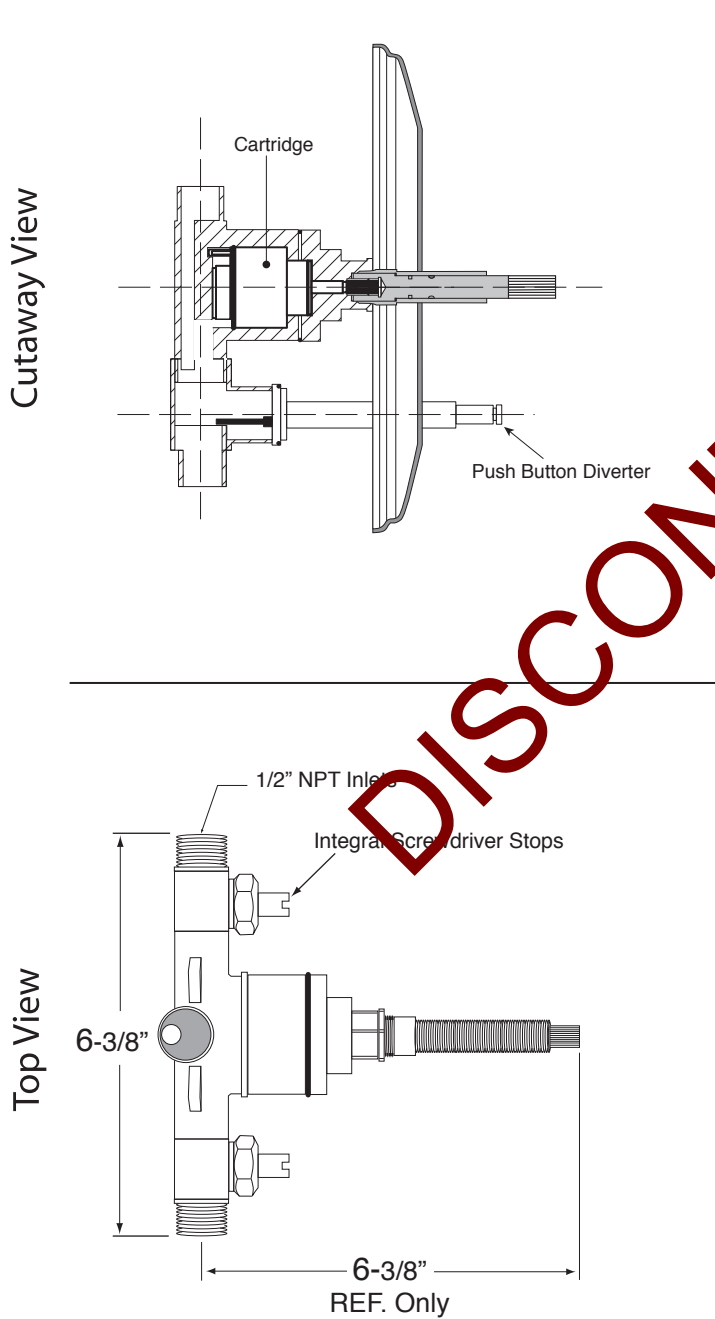

SPECIFICATIONS
Series 3200

Pressure Balance Tub & Shower

1.324568D

Devon Handle

(1.324568DT - Trim Only)

Features:

- Forged brass construction
- Ceramic disk valve cartridge 18.30.865
- Adjustable hot limit safety stop
- Reversible cartridge
- 5.6 GPM @ 45 PSI

Note: Measurements are subject to change or cancellation. No responsibility is assumed for use of superseded or voided pages.