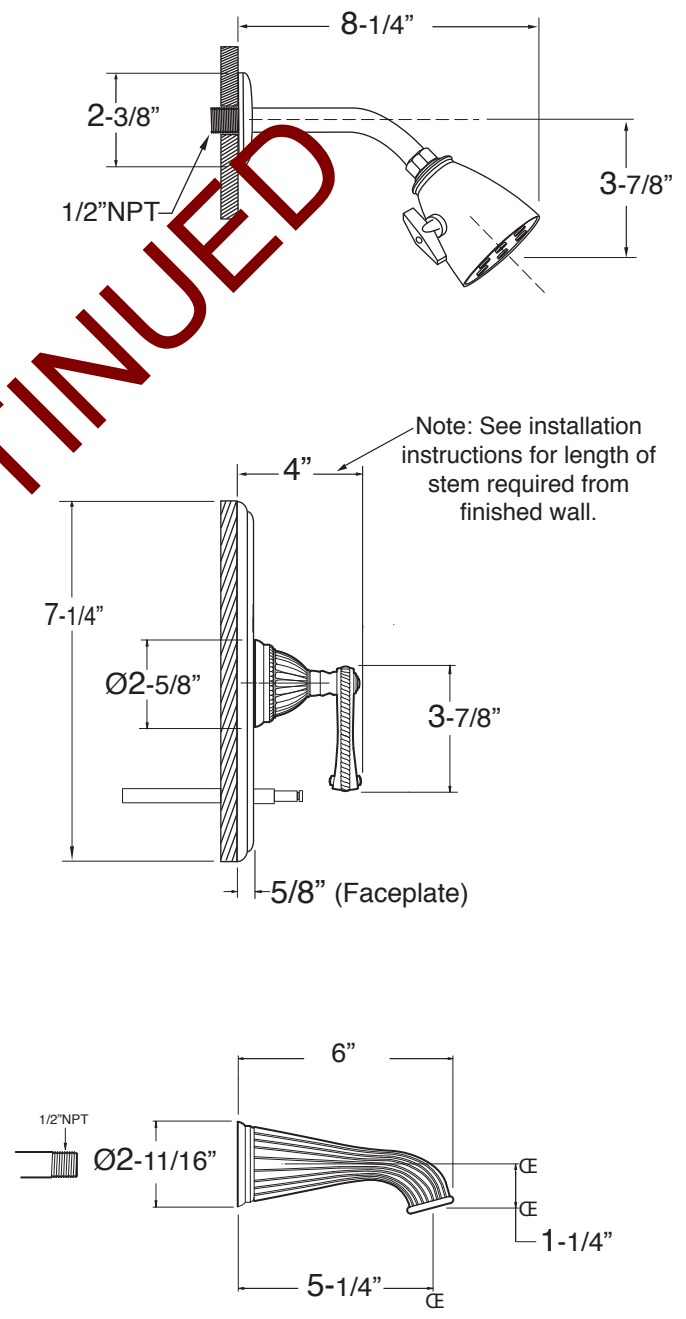

SPECIFICATIONS
Series 3200

Pressure Balance Tub & Shower

1.324568D

Devon Handle

(1.324568DT - Trim Only)

Features:

- Forged brass construction
- Ceramic disk valve cartridge 18.30.865
- Adjustable hot limit safety stop
- Reversible cartridge
- 5.6 GPM @ 45 PSI

Note: Measurements are subject to change or cancellation. No responsibility is assumed for use of superseded or voided pages.