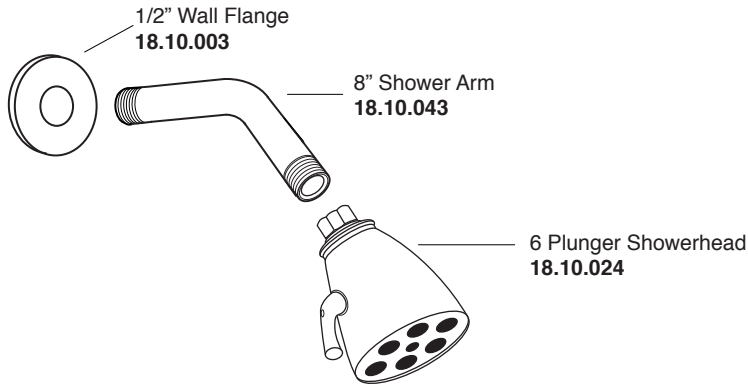

Pressure Balance Tub & Shower Set

1.324568

Devon Handle

16pt.

* Current valve in use:
Circa 4/2014 - present
Contact Customer Service
for Older Versions

** For additional information on
cartridges or extension kits,
see 'Rough Valving' section
in current catalog.

Pressure Balance Tub & Shower Valve*
18.30.062

Note: Measurements are subject to cancellation. No responsibility is assumed for use of superseded or voided pages.