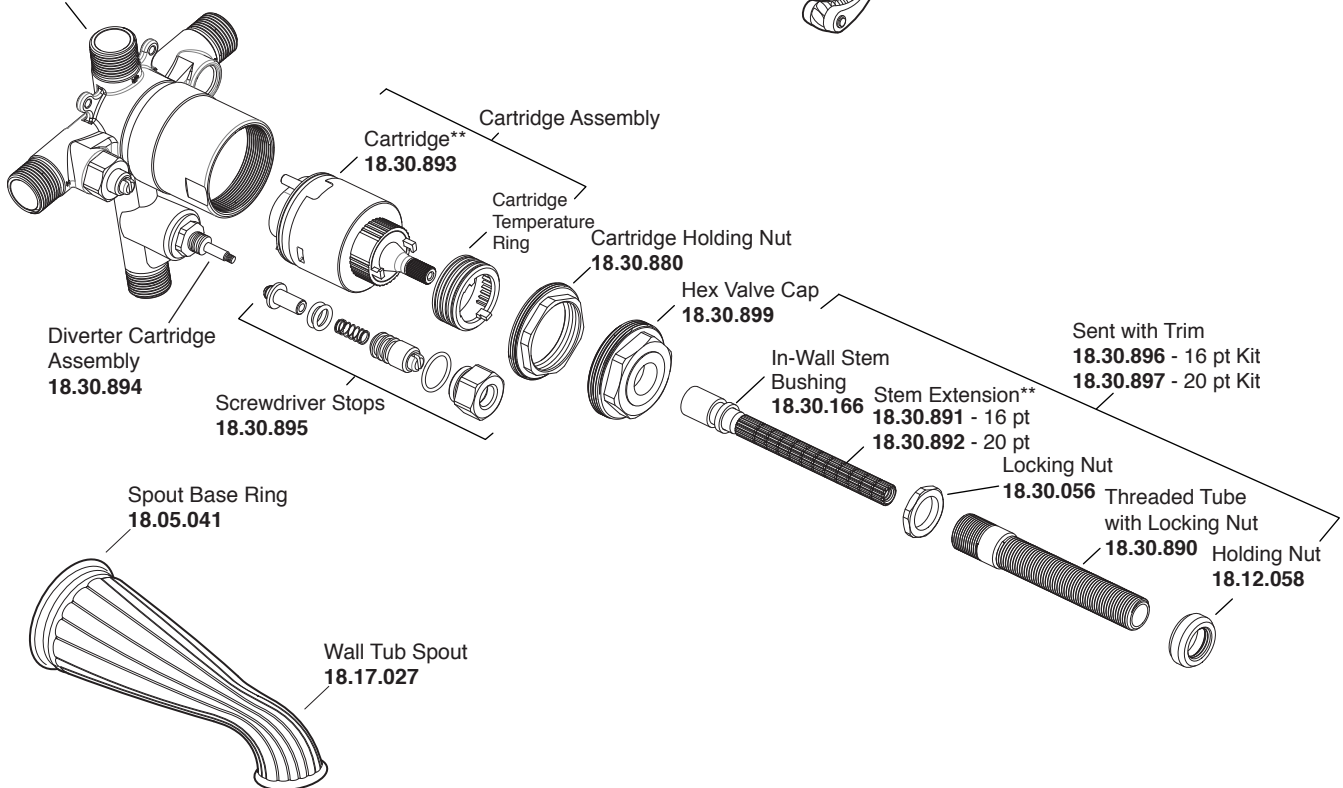

Pressure Balance Tub & Shower Set

1.324568

Devon Handle

16pt.

* Current valve in use:
Circa 4/2014 - present
Contact Customer Service
for Older Versions

** For additional information on
cartridges or extension kits,
see 'Rough Valving' section
in current catalog.

Pressure Balance Tub & Shower Valve*
18.30.062

Note: Measurements are subject to cancellation. No responsibility is assumed for use of superseded or voided pages.