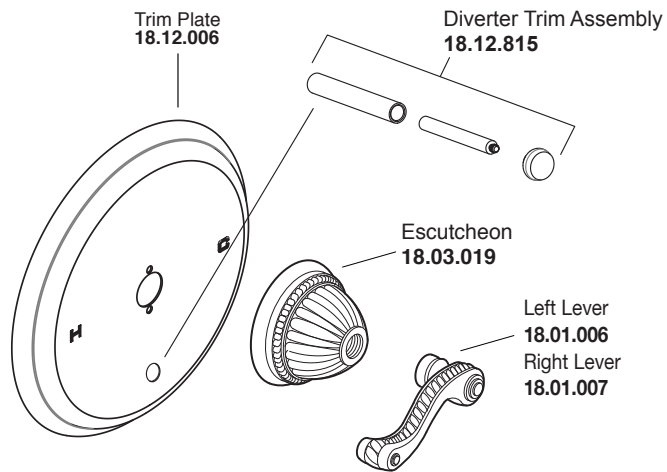

Pressure Balance Tub & Shower Set

1.324568

Devon Handle

16pt.

* Current valve in use:
Circa 4/2014 - present
Contact Customer Service
for Older Versions

** For additional information on
cartridges or extension kits,
see 'Rough Valving' section
in current catalog.

Pressure Balance Tub & Shower Valve*
18.30.062

Note: Measurements are subject to cancellation. No responsibility is assumed for use of superseded or voided pages.