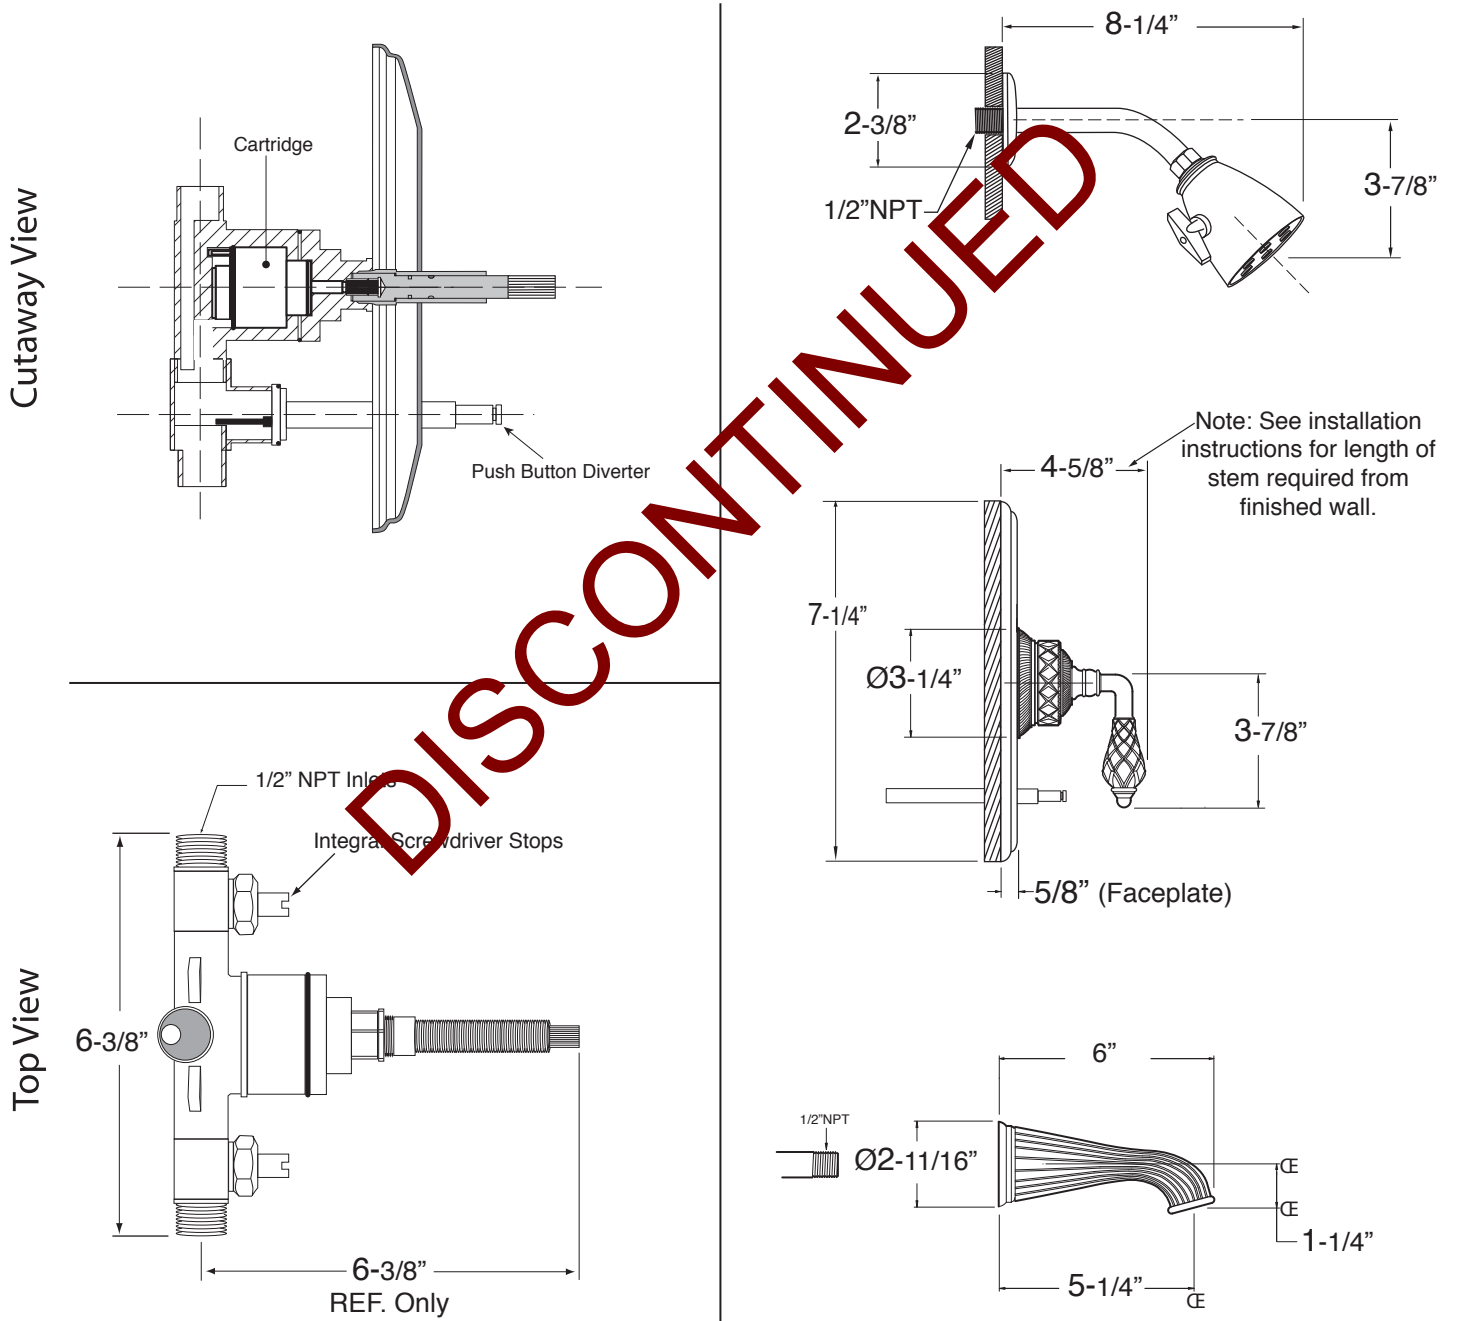

SPECIFICATIONS

Series 3200

Pressure Balance Tub & Shower

1.326568D

Luxembourg Handle

(1.326568DT - Trim Only)

Features:

- Forged brass construction
- Ceramic disk valve cartridge 18.30.865
- Adjustable hot limit safety stop
- Reversible cartridge
- 5.6 GPM @ 45 PSI

Note: Measurements are subject to change or cancellation. No responsibility is assumed for use of superseded or voided pages.