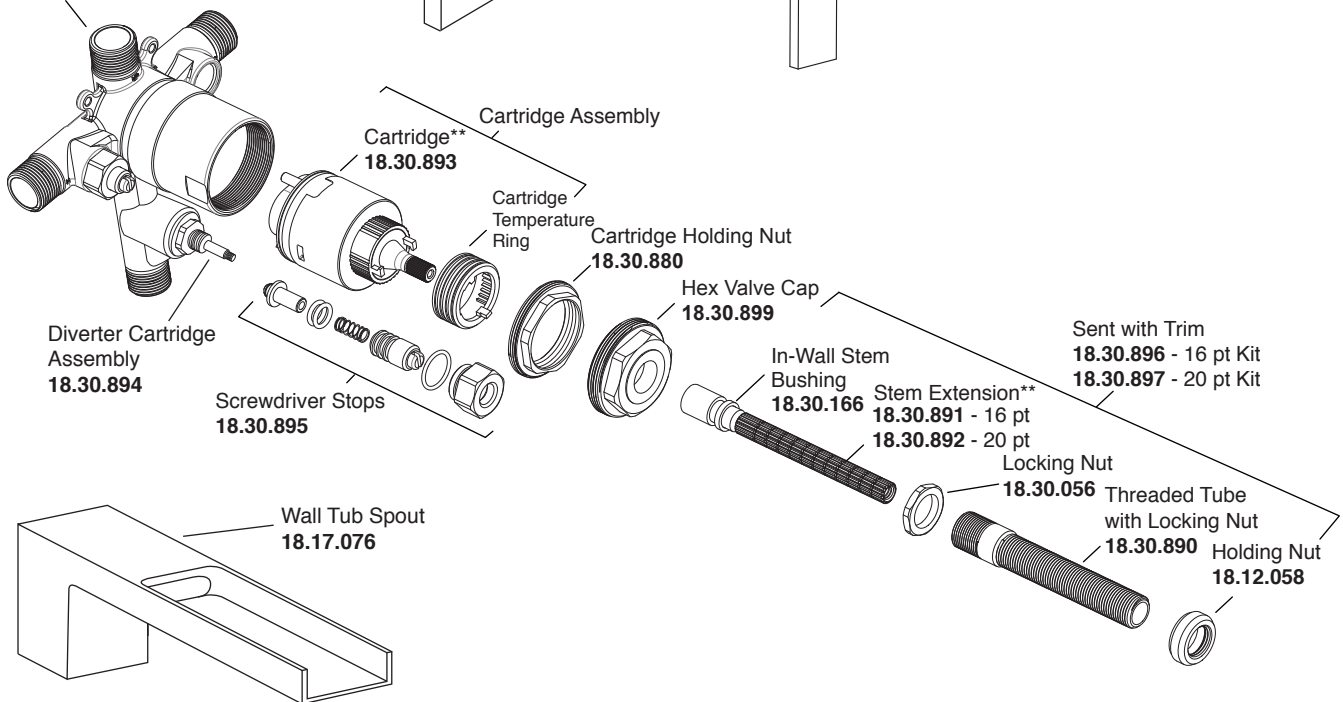

Pressure Balance Tub & Shower Set

1.333368

Jaxx Handle

Euro Style 20 pt.

* Current valve in use:
Circa 4/2014 - present
Contact Customer Service
for Older Versions

** For additional information on
cartridges or extension kits,
see 'Rough Valving' section
in current catalog.

Pressure Balance Tub &
Shower Valve*
18.30.062

Note: Measurements are subject to cancellation. No responsibility is assumed for use of superseded or voided pages.