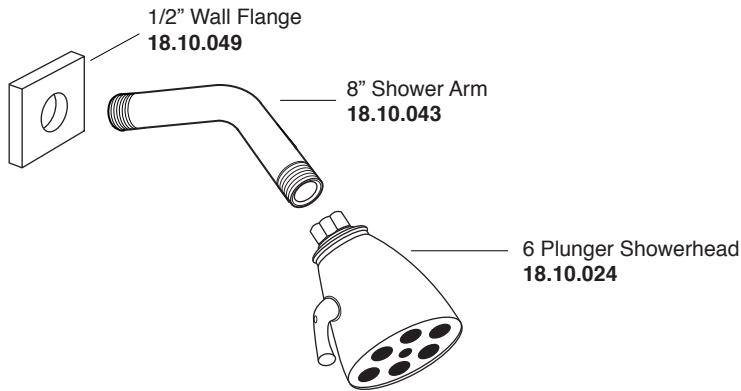

Pressure Balance Tub & Shower Set

1.333368

Jaxx Handle

Euro Style 20 pt.

* Current valve in use:
Circa 4/2014 - present
Contact Customer Service
for Older Versions

** For additional information on
cartridges or extension kits,
see 'Rough Valving' section
in current catalog.

Pressure Balance Tub &
Shower Valve*
18.30.062

Note: Measurements are subject to cancellation. No responsibility is assumed for use of superseded or voided pages.