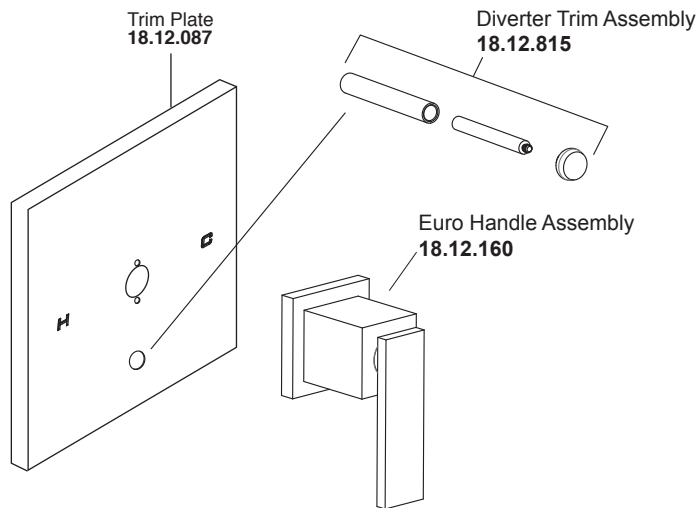

Pressure Balance Tub & Shower Set

1.333368

Jaxx Handle

Euro Style 20 pt.

* Current valve in use:
Circa 4/2014 - present
Contact Customer Service
for Older Versions

** For additional information on
cartridges or extension kits,
see 'Rough Valving' section
in current catalog.

Pressure Balance Tub &
Shower Valve*
18.30.062

Note: Measurements are subject to cancellation. No responsibility is assumed for use of superseded or voided pages.