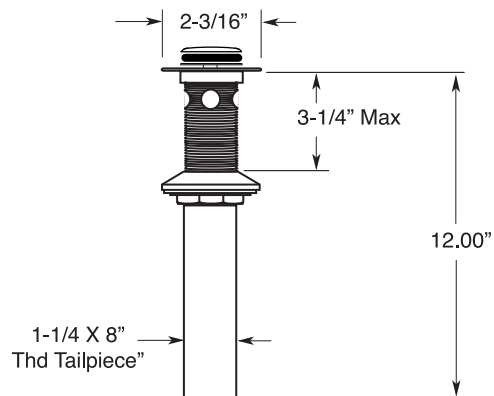

Series 3400

Nova II
Widespread Lavatory Set

1.344808

SOFT TOUCH
DRAIN ASSEMBLY
P/N 18.11.052