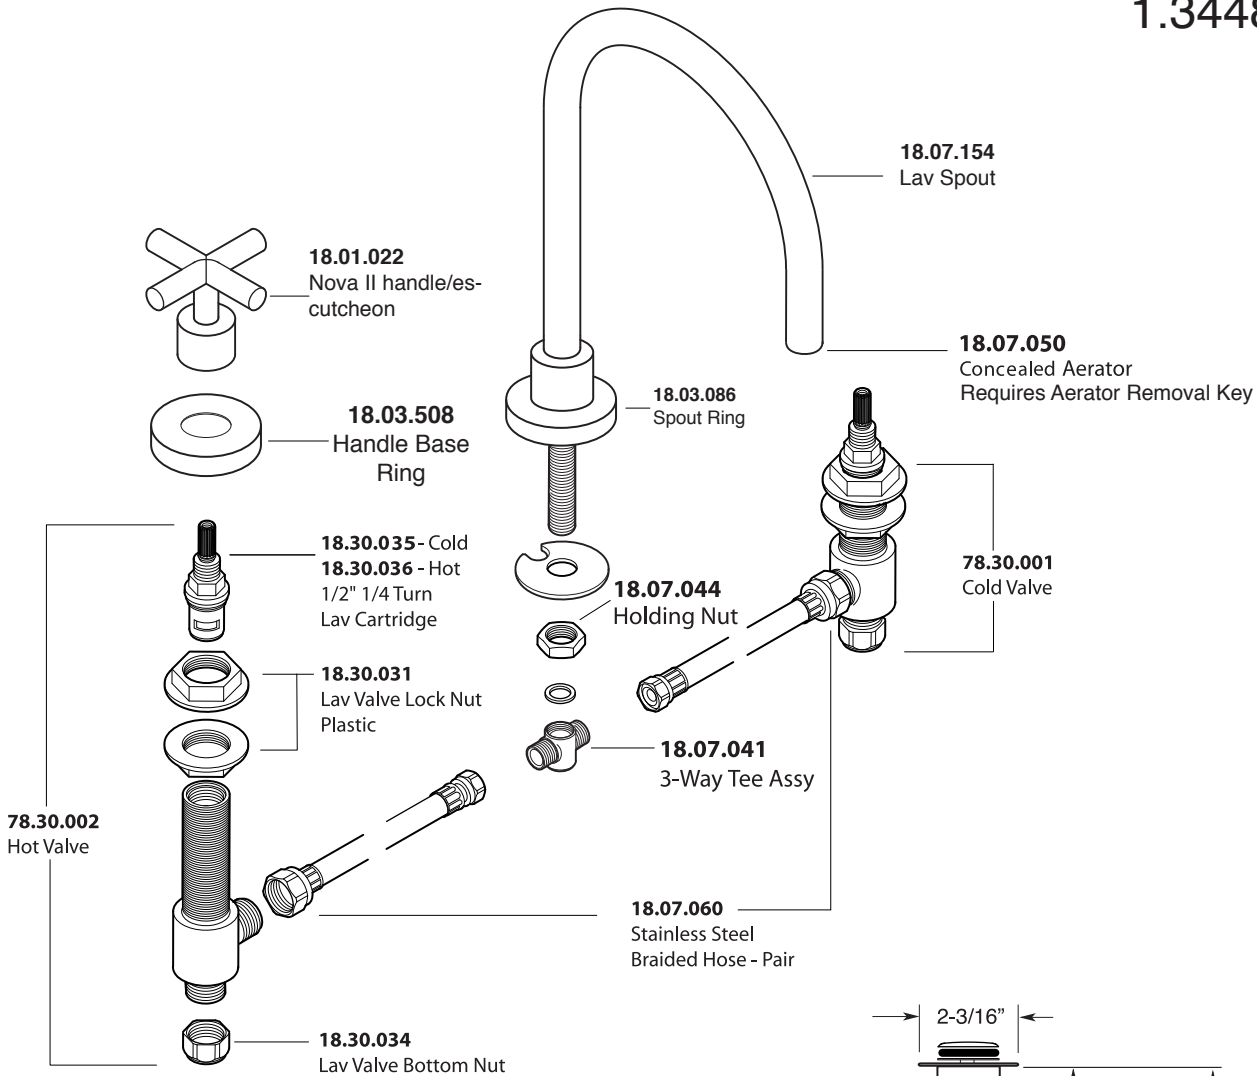

Series 3400

Nova II
Widespread Lavatory Set

1.344808

SOFT TOUCH
DRAIN ASSEMBLY
P/N 18.11.052