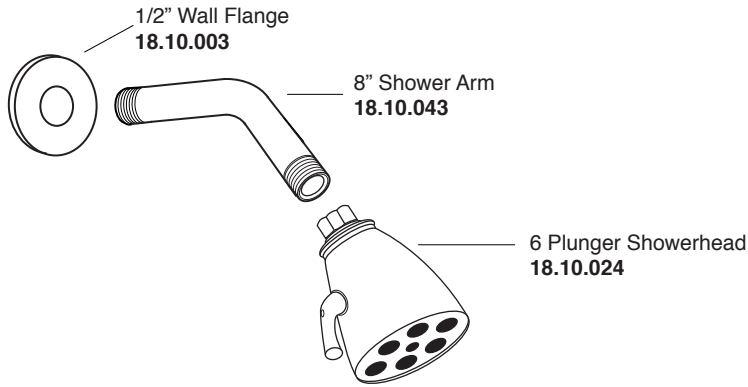

Pressure Balance Tub & Shower Set

1.344968

Polaris II Handle

Euro Style 20pt.

* Current valve in use:
Circa 4/2014 - present
Contact Customer Service
for Older Versions

** For additional information on
cartridges or extension kits,
see 'Rough Valving' section
in current catalog.

Pressure Balance Tub & Shower Valve*
18.30.062

Note: Measurements are subject to cancellation. No responsibility is assumed for use of superseded or voided pages.