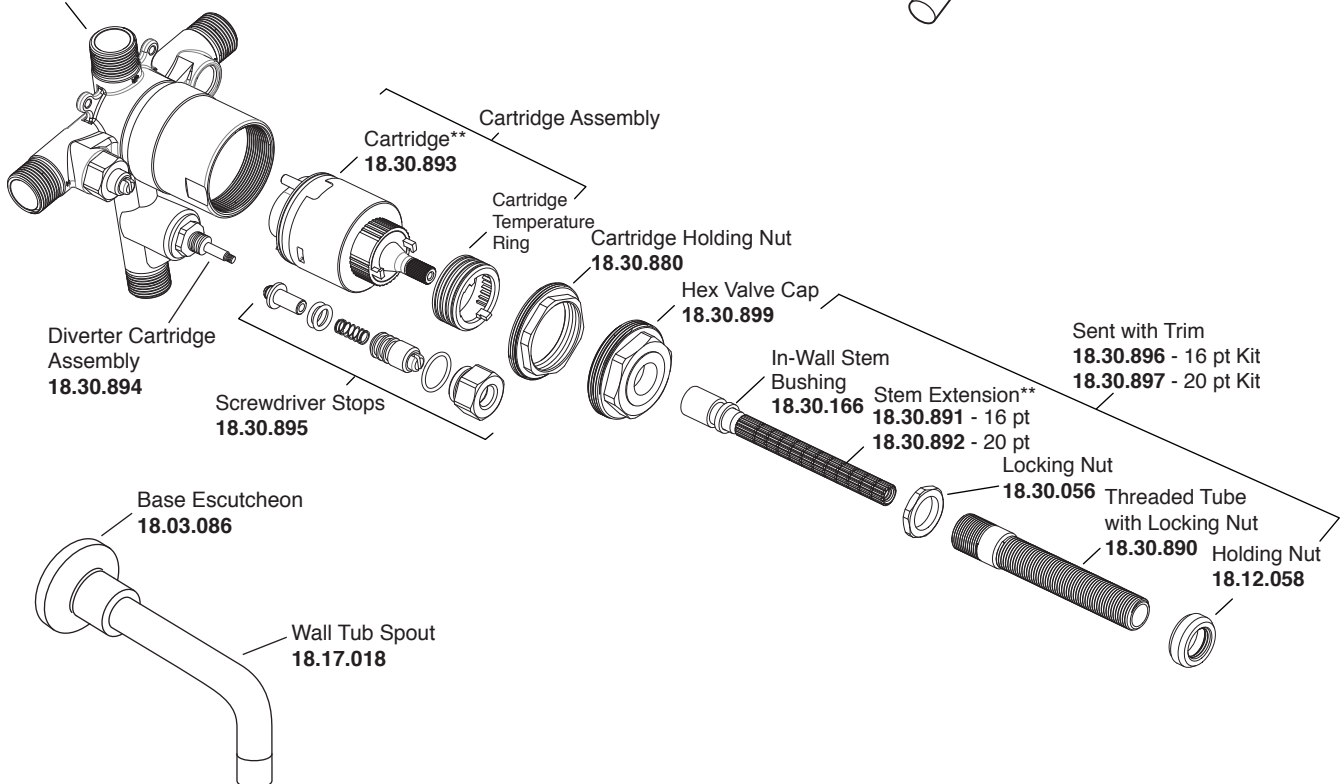

Pressure Balance Tub & Shower Set

1.344968

Polaris II Handle

Euro Style 20pt.

* Current valve in use:
Circa 4/2014 - present
Contact Customer Service
for Older Versions

** For additional information on
cartridges or extension kits,
see 'Rough Valving' section
in current catalog.

Pressure Balance Tub & Shower Valve*
18.30.062

Note: Measurements are subject to cancellation. No responsibility is assumed for use of superseded or voided pages.