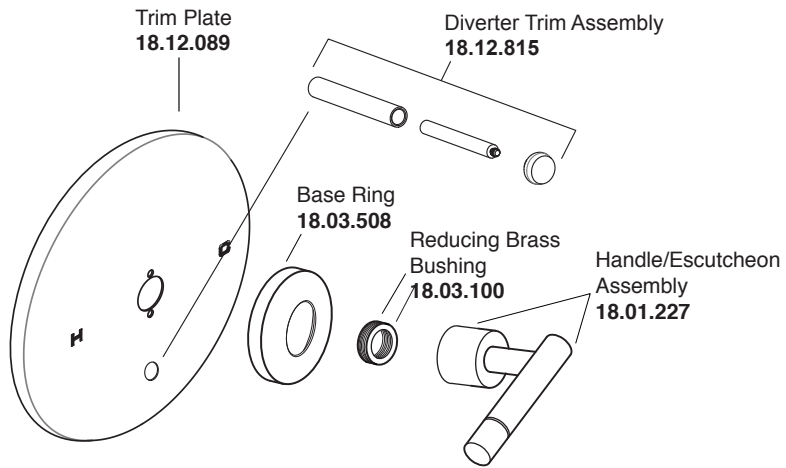

Pressure Balance Tub & Shower Set

1.344968

Polaris II Handle

Euro Style 20pt.

* Current valve in use:
Circa 4/2014 - present
Contact Customer Service
for Older Versions

** For additional information on
cartridges or extension kits,
see 'Rough Valving' section
in current catalog.

Pressure Balance Tub & Shower Valve*
18.30.062

Note: Measurements are subject to cancellation. No responsibility is assumed for use of superseded or voided pages.