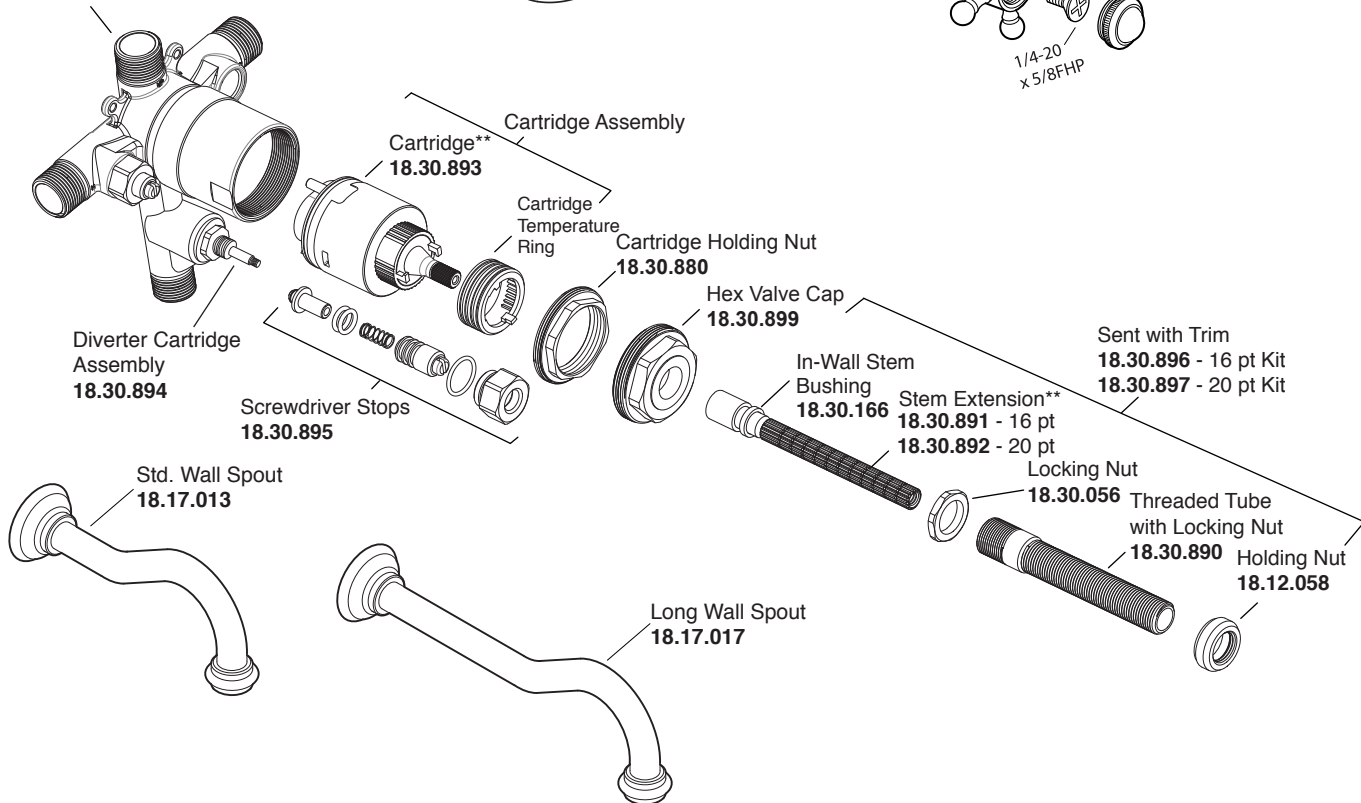

Pressure Balance Tub & Shower Set

1.355568

St. Michel Handle

16pt.

* Current valve in use:
Circa 4/2014 - present
Contact Customer Service
for Older Versions

** For additional information on
cartridges or extension kits,
see 'Rough Valving' section
in current catalog.

Pressure Balance Tub & Shower Valve*
18.30.062

Note: Measurements are subject to cancellation. No responsibility is assumed for use of superseded or voided pages.