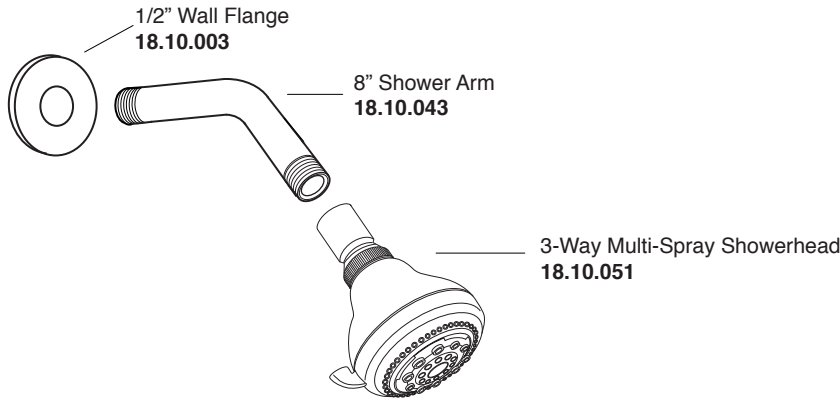

Pressure Balance Tub & Shower Set

1.355568

St. Michel Handle

16pt.

* Current valve in use:
Circa 4/2014 - present
Contact Customer Service
for Older Versions

** For additional information on
cartridges or extension kits,
see 'Rough Valving' section
in current catalog.

Pressure Balance Tub & Shower Valve*
18.30.062

Note: Measurements are subject to cancellation. No responsibility is assumed for use of superseded or voided pages.