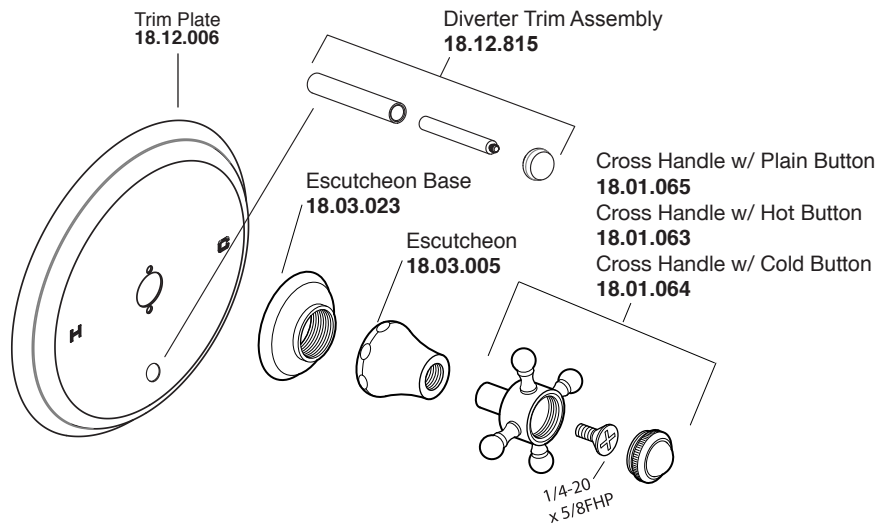

Pressure Balance Tub & Shower Set

1.355568

St. Michel Handle

16pt.

* Current valve in use:
Circa 4/2014 - present
Contact Customer Service
for Older Versions

** For additional information on
cartridges or extension kits,
see 'Rough Valving' section
in current catalog.

Pressure Balance Tub & Shower Valve*
18.30.062

Note: Measurements are subject to cancellation. No responsibility is assumed for use of superseded or voided pages.