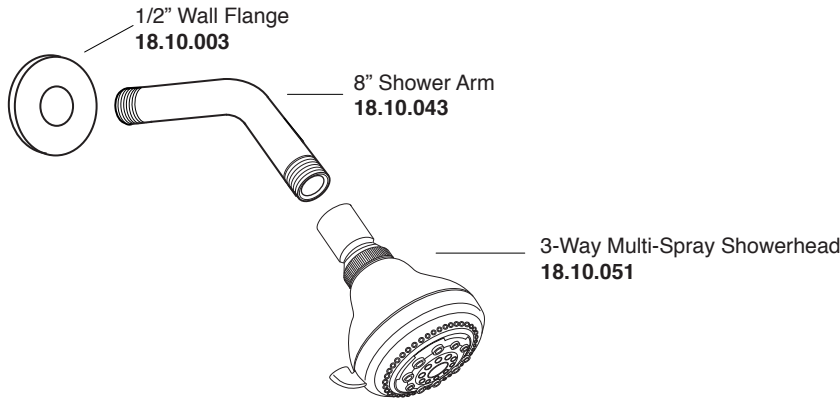

Pressure Balance Tub & Shower Set

1.355768

Orleans Handle

16pt.

* Current valve in use:
Circa 4/2014 - present
Contact Customer Service
for Older Versions

** For additional information on
cartridges or extension kits,
see 'Rough Valving' section
in current catalog.

Pressure Balance Tub &
Shower Valve*
18.30.062

Note: Measurements are subject to cancellation. No responsibility is assumed for use of superseded or voided pages.