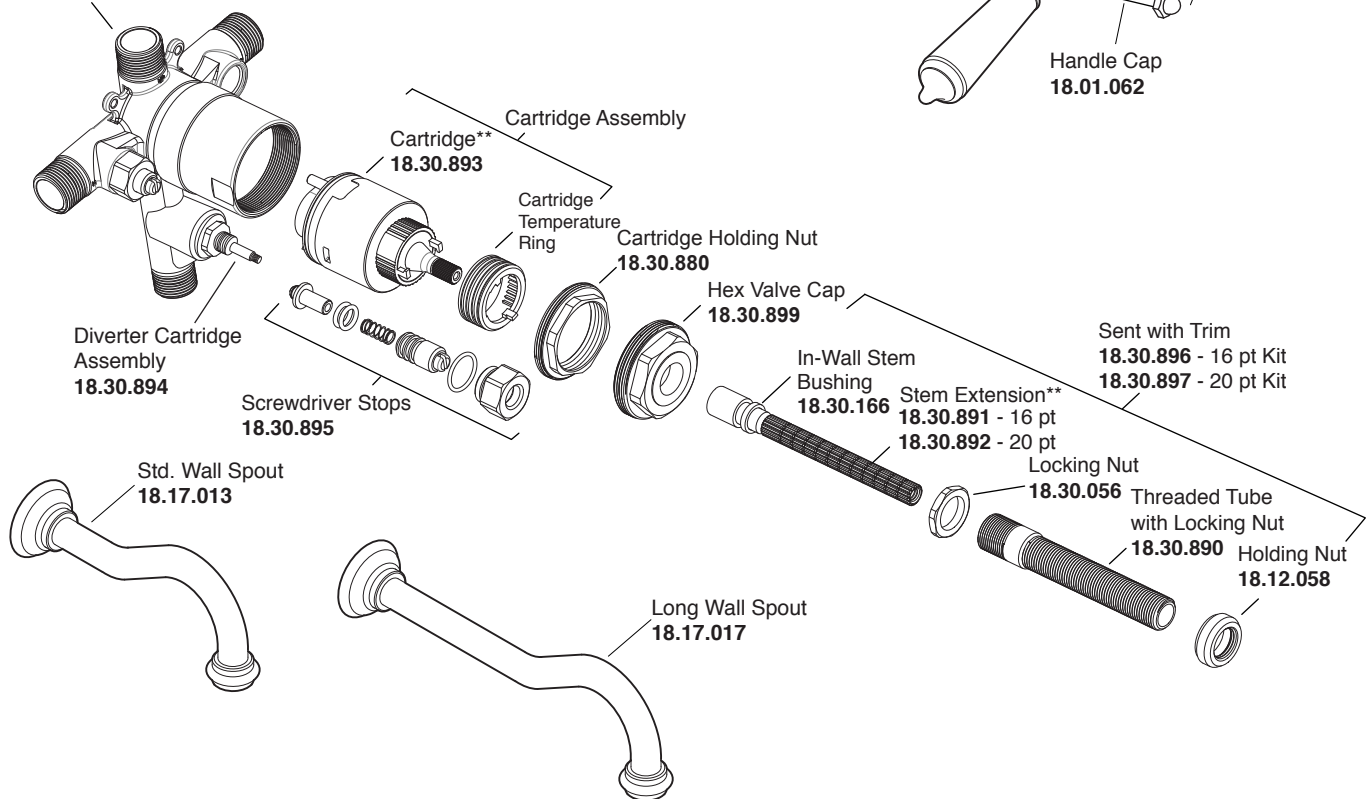

Pressure Balance Tub & Shower Set

1.355768

Orleans Handle

16pt.

* Current valve in use:
Circa 4/2014 - present
Contact Customer Service
for Older Versions

** For additional information on
cartridges or extension kits,
see 'Rough Valving' section
in current catalog.

Pressure Balance Tub &
Shower Valve*
18.30.062

Note: Measurements are subject to cancellation. No responsibility is assumed for use of superseded or voided pages.