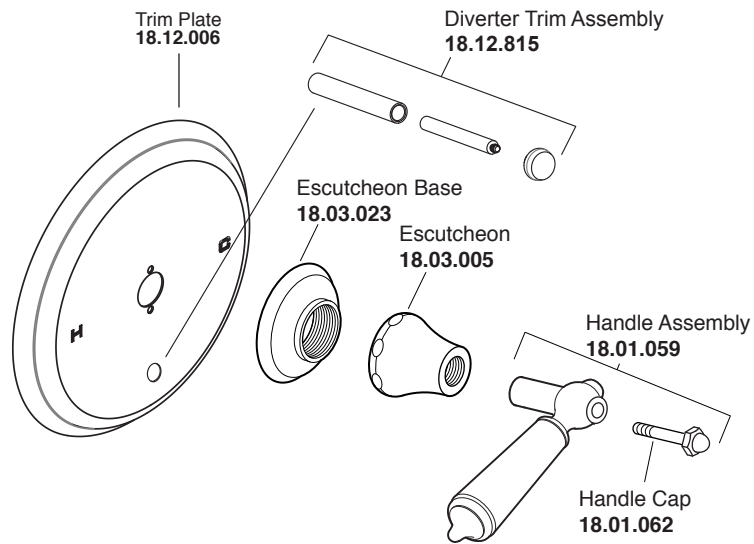

Pressure Balance Tub & Shower Set

1.355768

Orleans Handle

16pt.

* Current valve in use:
Circa 4/2014 - present
Contact Customer Service
for Older Versions

** For additional information on
cartridges or extension kits,
see 'Rough Valving' section
in current catalog.

Pressure Balance Tub &
Shower Valve*
18.30.062

Note: Measurements are subject to cancellation. No responsibility is assumed for use of superseded or voided pages.