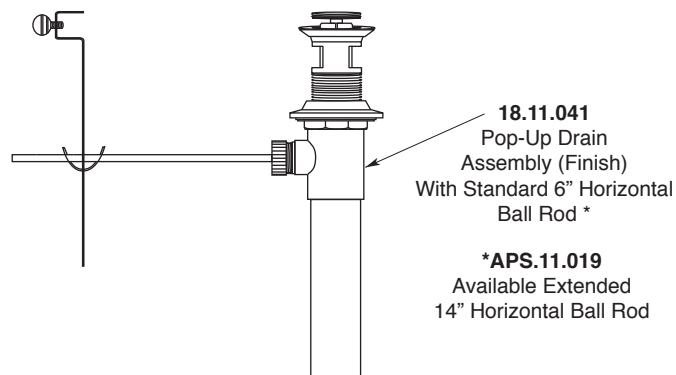

Series 350

Bordeaux Widespread Lavatory Set

1.356408

American Faucet & Coatings Corporation.

Tel: 760-598-5895, Toll Free Fax 800-621-8383, customerservice@sigmafaucet.com