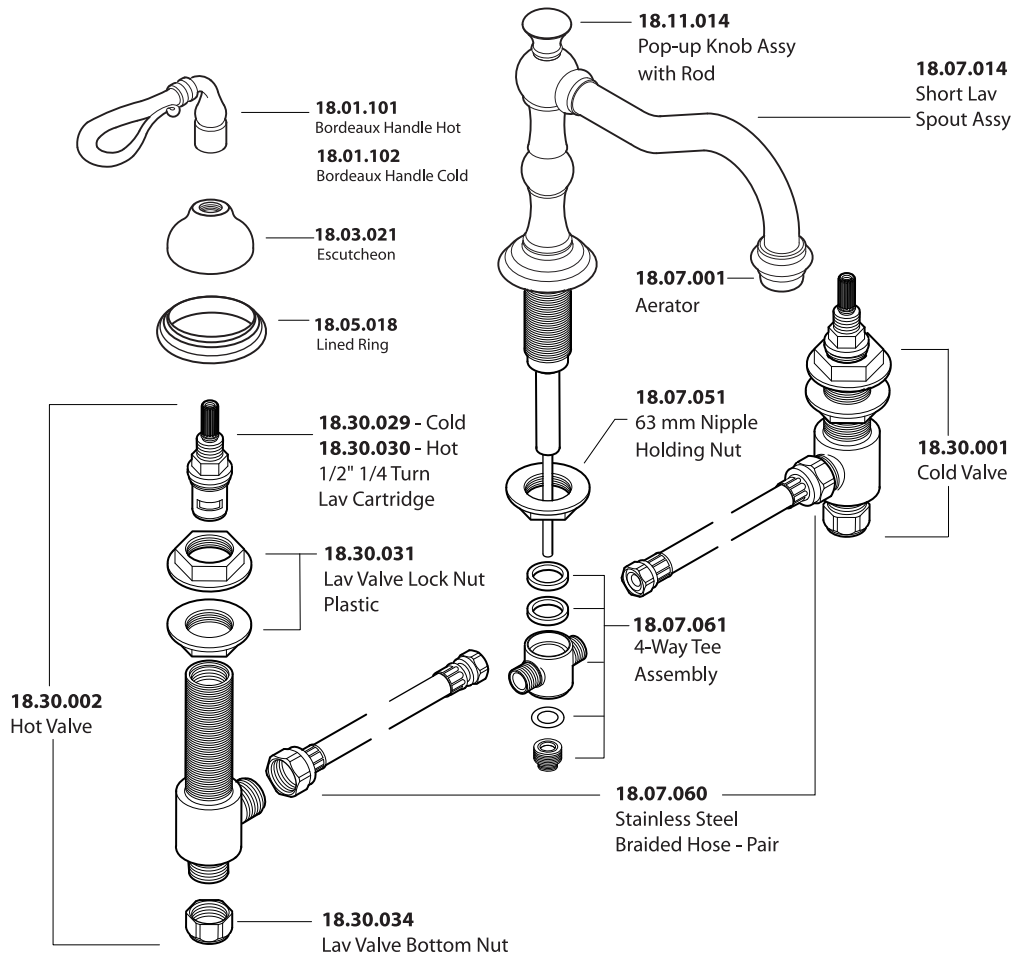

Series 350

Bordeaux Widespread Lavatory Set

1.356408

American Faucet & Coatings Corporation.

Tel: 760-598-5895, Toll Free Fax 800-621-8383, customerservice@sigmafaucet.com