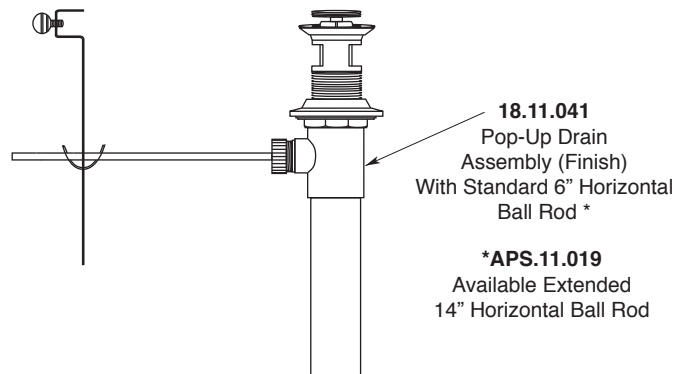

Series 400

Charlotte
Widespread Lavatory Set

1.400408

American Faucet & Coatings Corporation.

Tel: 760-598-5895, Toll Free Fax 800-621-8383, customerservice@sigmafaucet.com