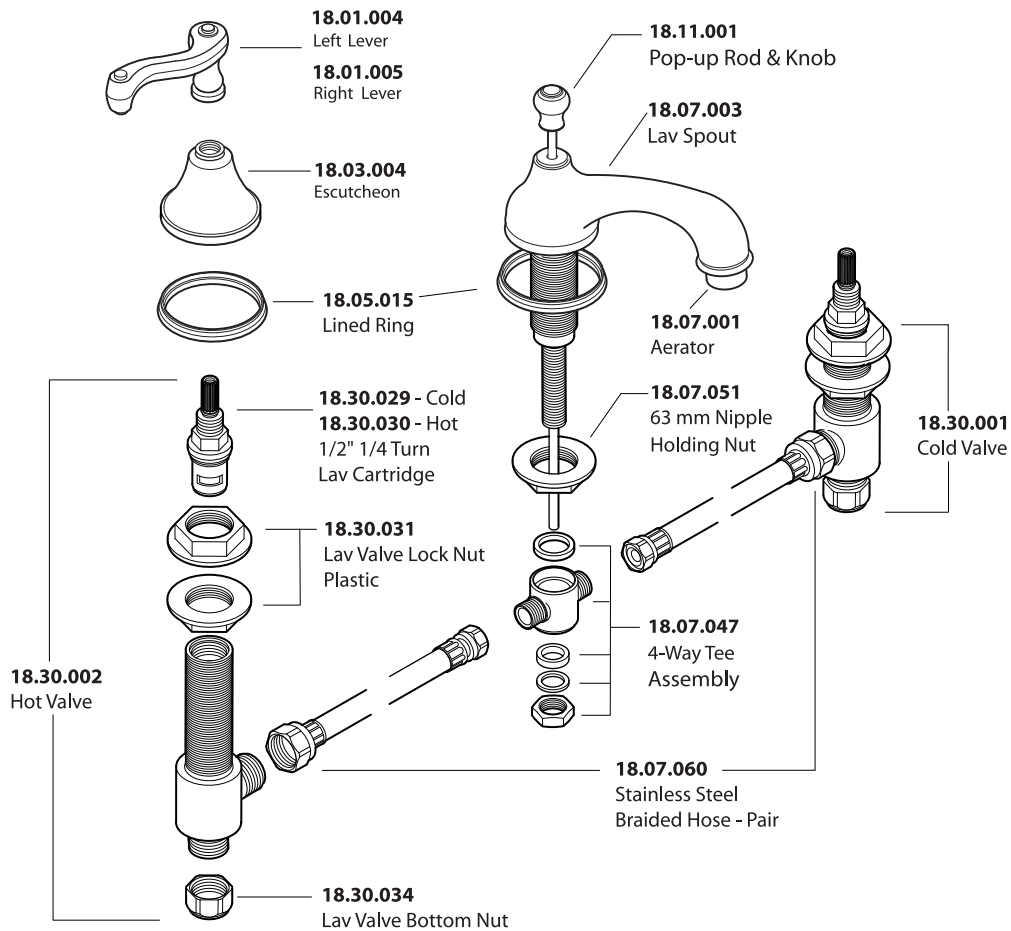

Series 400

Charlotte
Widespread Lavatory Set

1.400408

American Faucet & Coatings Corporation.

Tel: 760-598-5895, Toll Free Fax 800-621-8383, customerservice@sigmafaucet.com