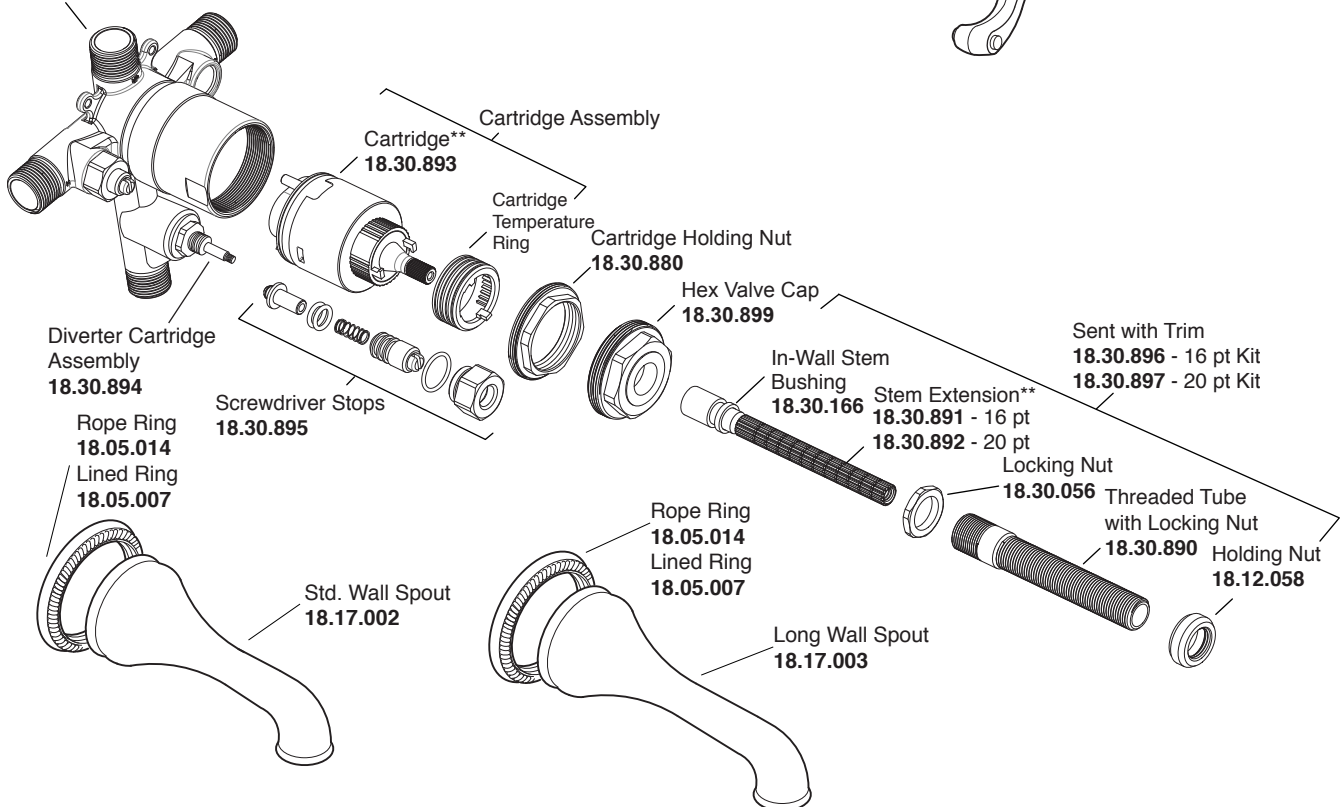

Pressure Balance Tub & Shower Set

1.400468

Charlotte Handle

16pt.

* Current valve in use:
Circa 4/2014 - present
Contact Customer Service
for Older Versions

** For additional information on
cartridges or extension kits,
see 'Rough Valving' section
in current catalog.

Pressure Balance Tub & Shower Valve*
18.30.062

Note: Measurements are subject to cancellation. No responsibility is assumed for use of superseded or voided pages.