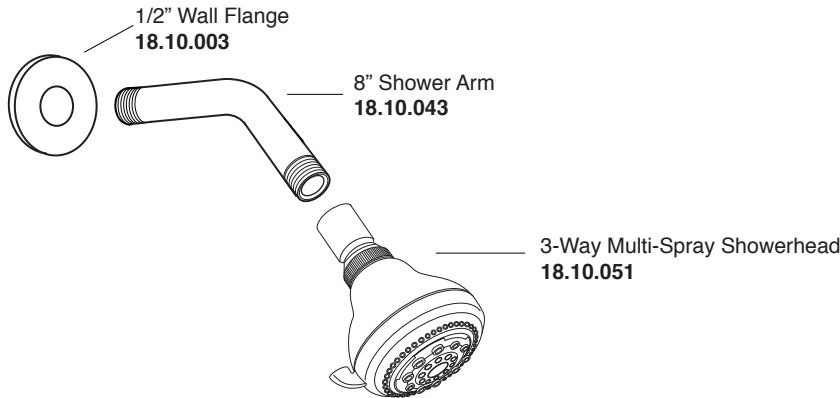

Pressure Balance Tub & Shower Set

1.400468

Charlotte Handle

16pt.

* Current valve in use:
Circa 4/2014 - present
Contact Customer Service
for Older Versions

** For additional information on
cartridges or extension kits,
see 'Rough Valving' section
in current catalog.

Pressure Balance Tub & Shower Valve*
18.30.062

Note: Measurements are subject to cancellation. No responsibility is assumed for use of superseded or voided pages.