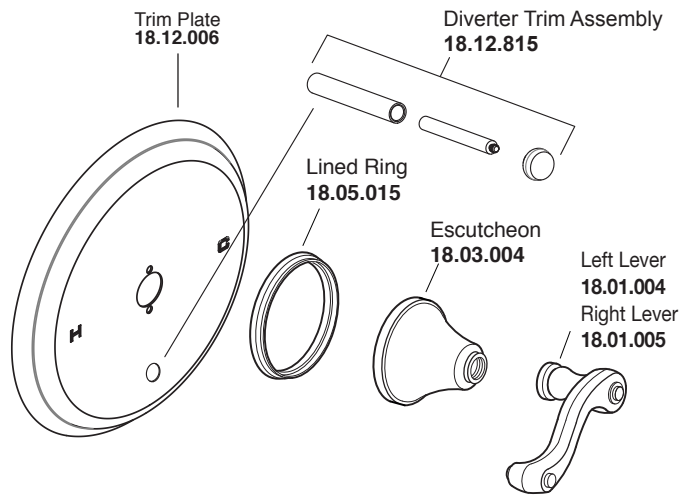

Pressure Balance Tub & Shower Set

1.400468

Charlotte Handle

16pt.

* Current valve in use:
Circa 4/2014 - present
Contact Customer Service
for Older Versions

** For additional information on
cartridges or extension kits,
see 'Rough Valving' section
in current catalog.

Pressure Balance Tub & Shower Valve*
18.30.062

Note: Measurements are subject to cancellation. No responsibility is assumed for use of superseded or voided pages.