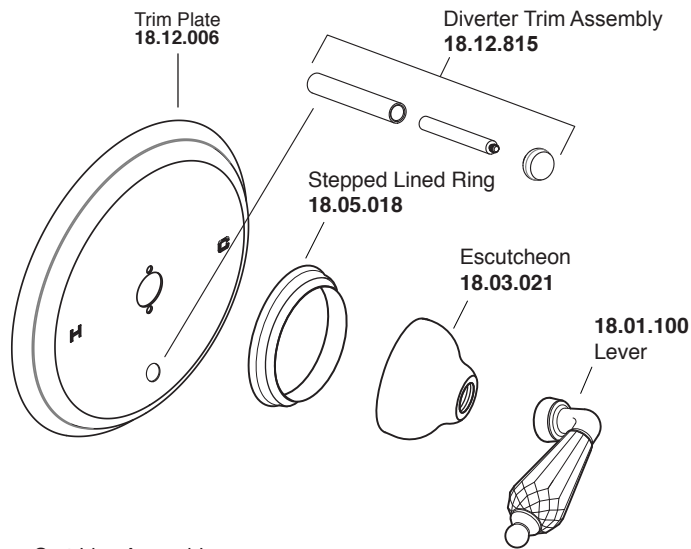

Pressure Balance Tub & Shower Set

1.406368

Portofino Handle

16pt.

* Current valve in use:
Circa 4/2014 - present
Contact Customer Service
for Older Versions

** For additional information on
cartridges or extension kits,
see 'Rough Valving' section
in current catalog.

Pressure Balance Tub & Shower Valve*
18.30.062

Note: Measurements are subject to cancellation. No responsibility is assumed for use of superseded or voided pages.