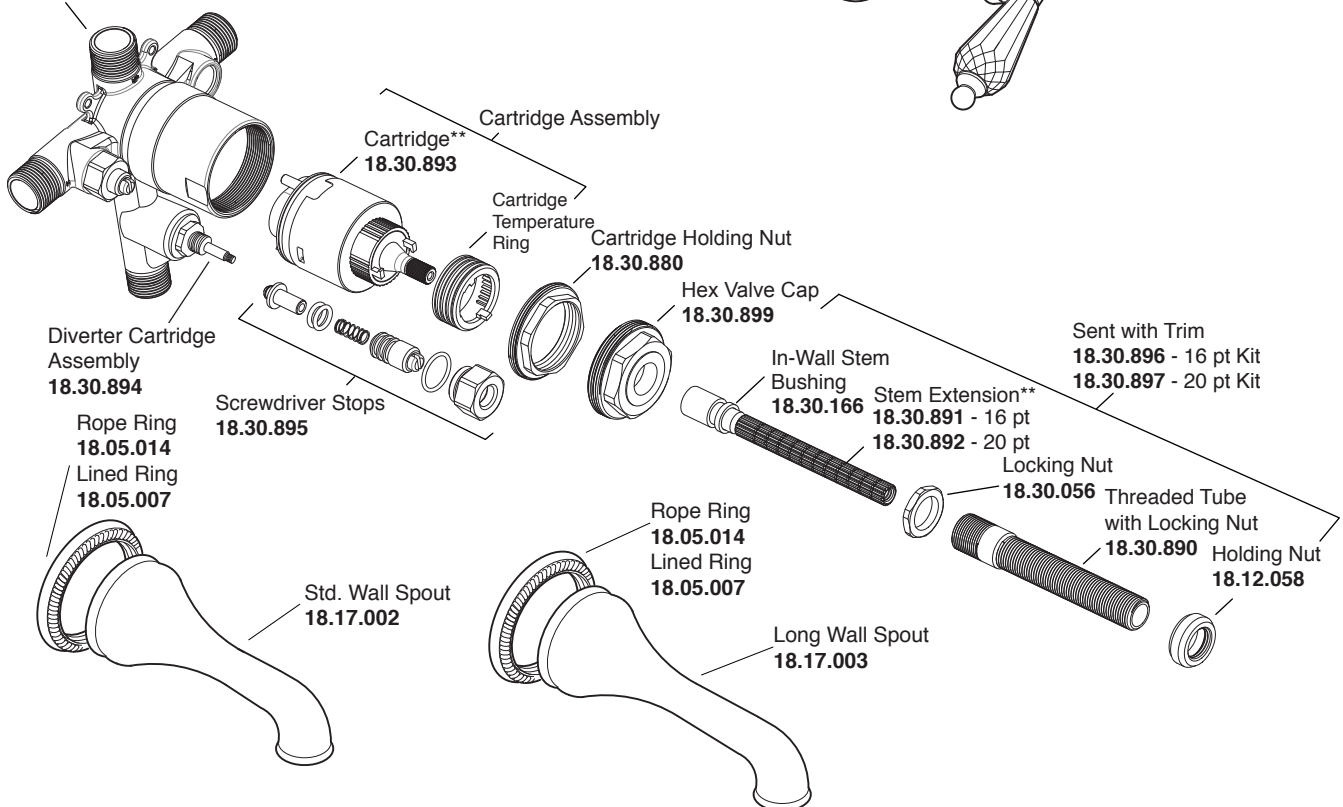

Pressure Balance Tub & Shower Set

1.406368

Portofino Handle

16pt.

* Current valve in use:
Circa 4/2014 - present
Contact Customer Service
for Older Versions

** For additional information on
cartridges or extension kits,
see 'Rough Valving' section
in current catalog.

Pressure Balance Tub & Shower Valve*
18.30.062

Note: Measurements are subject to cancellation. No responsibility is assumed for use of superseded or voided pages.