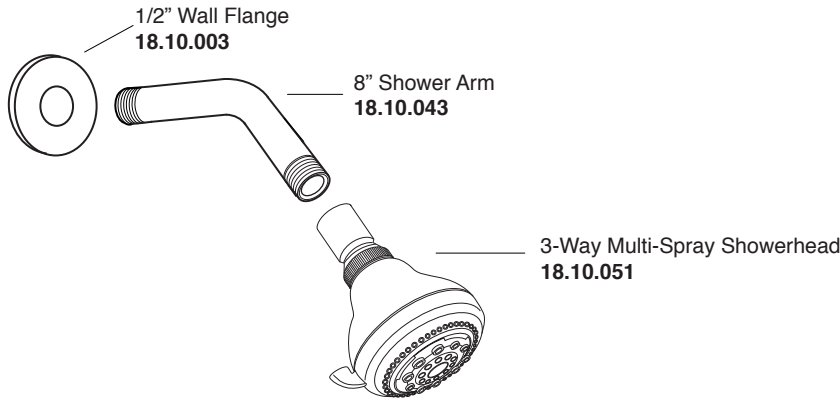

Pressure Balance Tub & Shower Set

1.406368

Portofino Handle

16pt.

* Current valve in use:
Circa 4/2014 - present
Contact Customer Service
for Older Versions

** For additional information on
cartridges or extension kits,
see 'Rough Valving' section
in current catalog.

Pressure Balance Tub & Shower Valve*
18.30.062

Note: Measurements are subject to cancellation. No responsibility is assumed for use of superseded or voided pages.